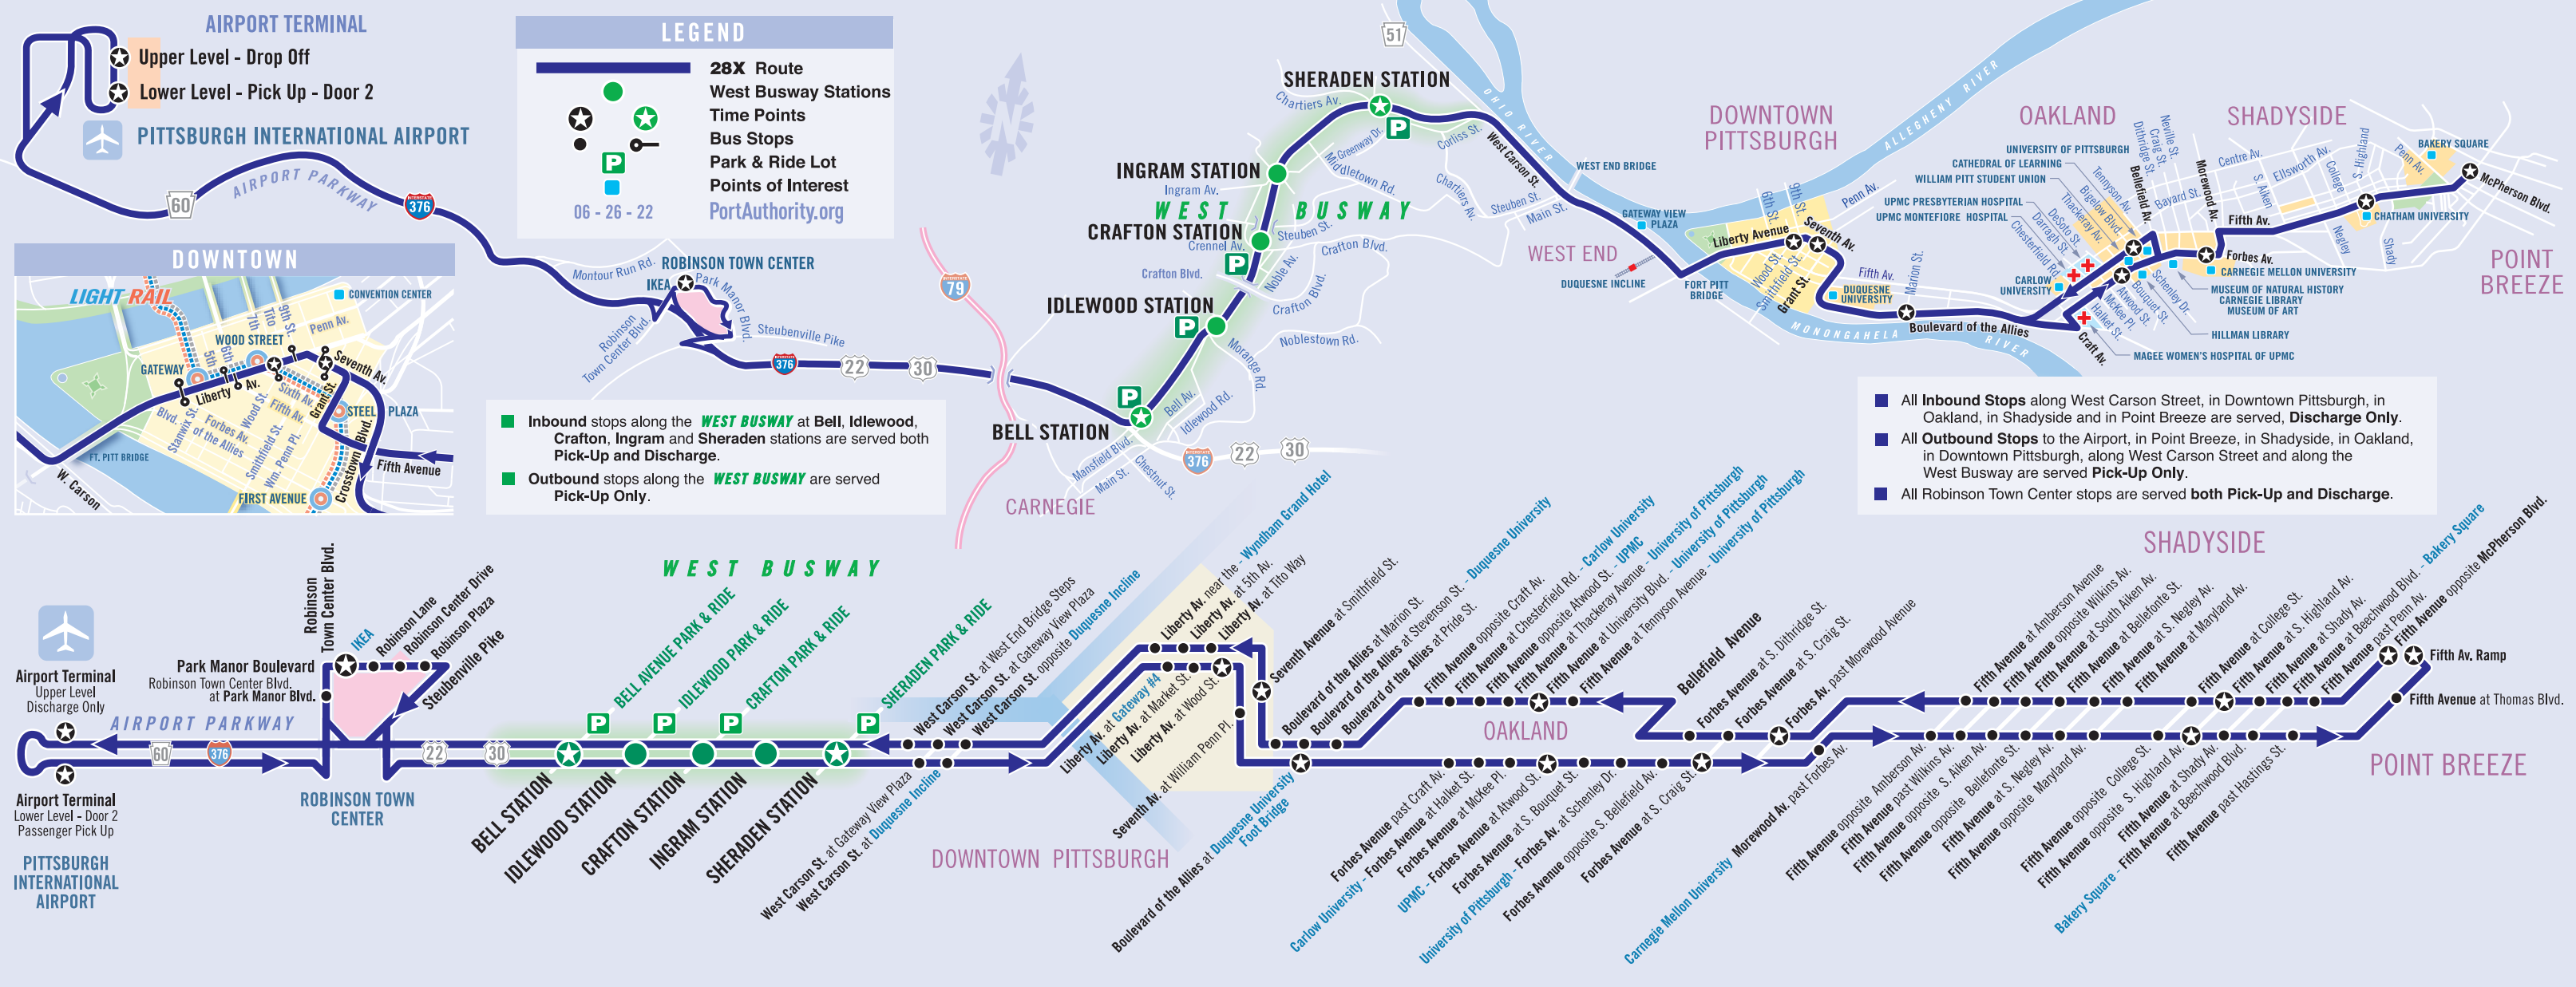

28X Airport Flyer

ANNOUNCEMENTS

September 4, 2022 Service Changes:

Route 28X: Weekday and Saturday schedules have been revised.

SERVICE NOTES

Route 28X Sunday service operates on New Year's day, Memorial Day, Independence Day, Labor Day, Thanksgiving, and Christmas.

WE'RE HIRING

Pittsburgh Regional Transit is looking for some new faces. We offer great pay and benefits, and a direct route to a great future.

Go to ridePRT.org/careers

PRT is an Equal Opportunity Employer.

WELCOME ABOARD THE AIRPORT FLYER

- A ticket vending machine is available at Lower Level Baggage Claim, Door #2.
- Connectix and cash fare is $2.75.
- Transfers are not available with a cash fare.
- Operators do not carry change. Exact change is required when paying cash on board vehicle.
- Please pay your fare when boarding.
- You are responsible for handling your bags both on and off the vehicle.
- Because this is public transportation, tipping is not permitted.

LUGGAGE COURTESY

Passengers have priority over luggage for use of bus seating. If there are people standing, kindly place your luggage on your lap or the floor to allow others to sit down.

FARE INFORMATION

Your fare will get you farther. Instead of $2.75 per trip with a ConnectCard, transfers have been eliminated and your fare will include **FREE** transfers for up to three hours.

Single trip cash fare	$2.75
NEW: 3-Hour Pass	$2.75
1-Day Pass	$7.00
7-Day Pass	$25.00
7-Day Reduced Fare Pass	$12.50
31-Day Pass	$97.50
31-Day Reduced Fare Pass	$48.75
1-Year Pass	$1,072.50

All passes – with the exception of the 3-hour pass and 1-day pass – will remain active from first use until the end of the service day they are set to expire.

LIGHT RAIL FREE FARE ZONE
Ride for **FREE** anytime from First Avenue Station to Allegheny Station.

SPECIAL FARES
Children ages 6-11 pay half the full ConnectCard fare with a Kid's ConnectCard. Cash half fare is **$1.35**.

Children 5 and under ride **FREE** when accompanied by a fare-paying adult.

Individuals with disabilities pay half the full ConnectCard fare with a Pittsburgh Regional Transit Reduced Fare ConnectCard. Cash half fare is **$1.35**.

Seniors ride **FREE** with a Pittsburgh Regional Transit Senior Citizen ConnectCard or when displaying a state-issued senior citizen transit pass.

For Reduced Fare, Senior ConnectCard or Kid's ConnectCard eligibility, please visit: www.ridePRT.org/discounts or call Pittsburgh Regional Transit **Customer Service at 412.442.2000**.

Translation?
¿Traducción? 需要翻譯?
ترجمة Traduzione? अनुवाद

Customer Service 412.442.2000

CONNECT WITH US!

We're here to help make your trip easier. PRT customer service representatives are available from 6 a.m. to 7 p.m. on weekdays and from 8 a.m. to 4:30 p.m. on weekends and holidays.

- ridePRT.org
- 412.442.2000 or 412.231.7007 (TTY)
- @pghtransit @pghtransitcare @pghtransitalert
- @pghtransit
- Text PAAC (space) and your stop number to 41411 for real-time bus information.
- ACCESS Paratransit: 412.562.5353 or 711 (TTY)