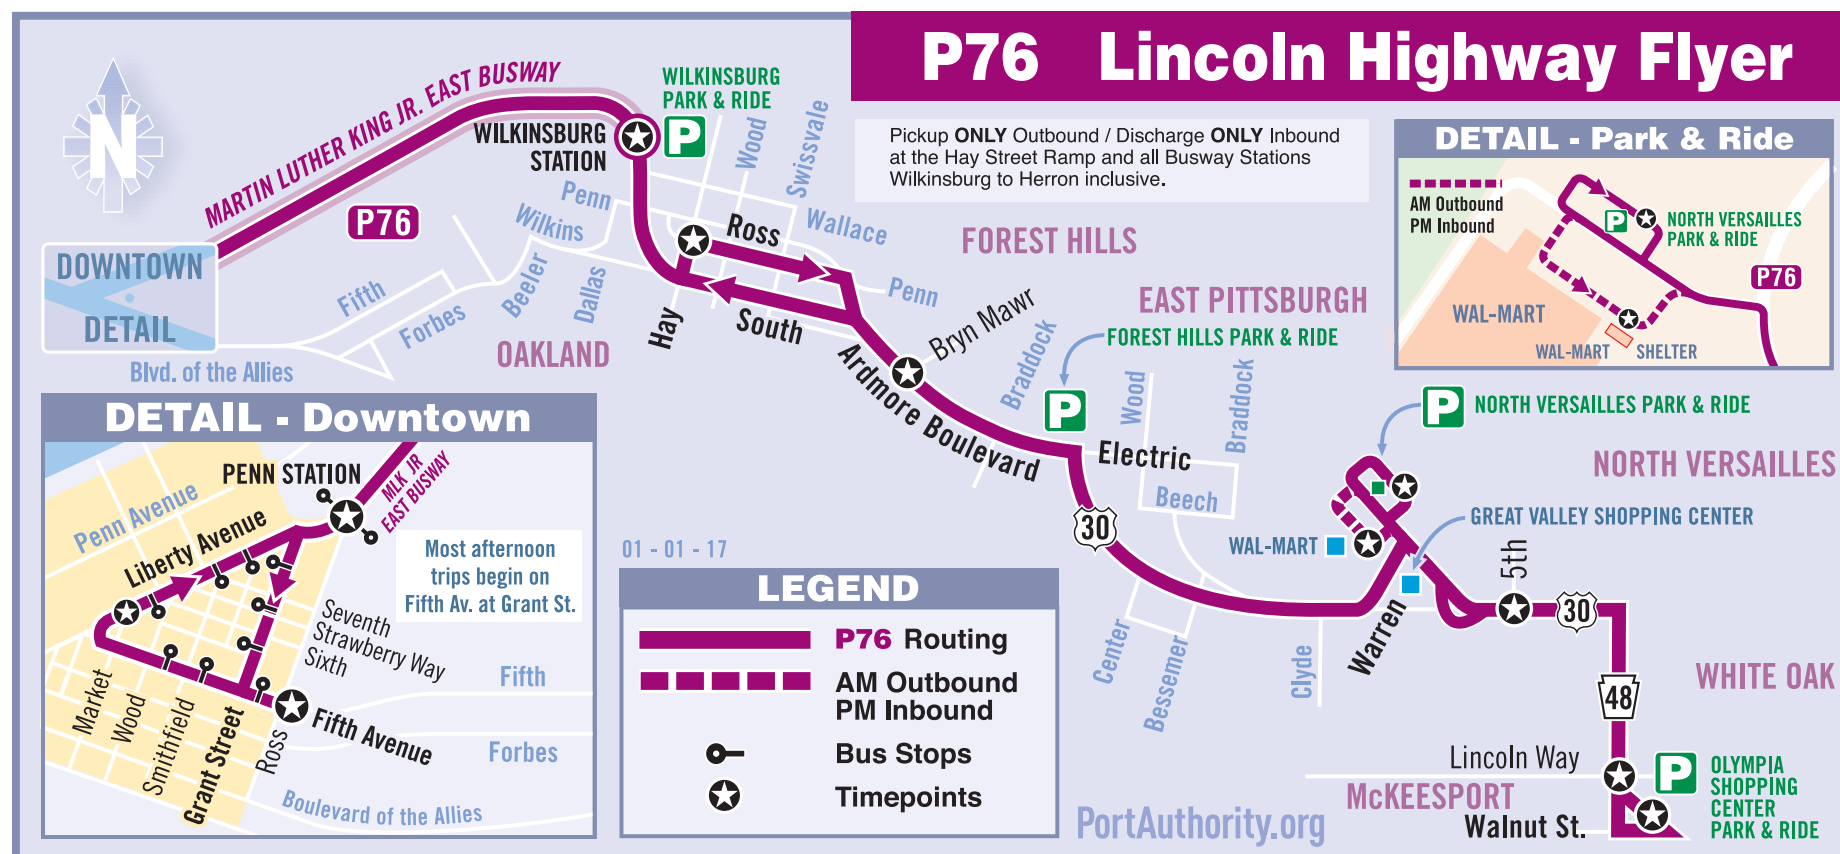

Fare Information

One Zone. One Fare.
Base fare is $2.50 with a ConnectCard. Cash riders pay $2.75 per ride.

Transfer for $1.00 with a ConnectCard.
$1 in stored cash value is automatically deducted from your balance within 3 hours of your last tap. Cash customers pay a full fare to transfer.

Pay as you enter.
Board through the front door of the bus and pay as you enter. Every time, everywhere. This means there is no free fare zone for bus riders. You can still ride the T for free anytime from First Avenue Station to Allegheny Station.

Special Fares
Children [6-11] pay half the full ConnectCard fare with a Kid's ConnectCard.

Children 5 and under ride free when accompanied by a fare-paying adult.

Persons with Disabilities pay half the full ConnectCard fare with a Port Authority Reduced Fare ConnectCard. Cash half fare is $1.35.

Senior Citizens ride free when displaying a Medicare ID or state-issued senior citizen transit pass.

Pass Prices	
Annual Pass	$1,072.50
Monthly Pass	$97.50
Weekly Pass	$25.00
Day Pass	$7.00 per day.

Valid from time of first tap through end Port Authority service that day.

EFFECTIVE 11/24/19

69/P69/P76

69 Trafford

Downtown • Oakland • Squirrel Hill • Point Breeze
Wilkinsburg • Forest Hills • Chalfant • East Pittsburgh
Turtle Creek • Wilmerding • Pitcairn • Trafford

P69 Trafford Flyer

Via East Busway Downtown • Wilkinsburg
Forest Hills • Chalfant • East Pittsburgh • Turtle Creek
Wilmerding • Pitcairn • Trafford

P76 Lincoln Highway Flyer

Via East Busway Downtown • Wilkinsburg
Forest Hills • Chalfant • East Pittsburgh • North Versailles
East McKeesport • White Oak • Versailles

Flexible
for when you need it.

Stored Cash Value doesn't expire like an annual, monthly or weekly pass.

CUSTOMER SERVICE
412.442.2000

MONDAY THROUGH FRIDAY 6:00 AM - 7:00 PM
WEEKENDS AND HOLIDAYS 8:00 AM - 4:30 PM

SCHEDULE INFORMATION | SUGGESTIONS | COMPLIMENTS
LOST & FOUND | COMPLAINTS

TTY (HEARING AND SPEECH-IMPAIRED) 412.231.7007
ACCESS PARATRANSIT INFORMATION 412.562.5353
MONDAY THROUGH FRIDAY 8:00 AM - 5:00 PM

PARTS OF THIS SCHEDULE ARE AVAILABLE IN LARGE PRINT OR BRAILLE

Section 601 of Title VI of the Civil Rights Act of 1964 states the following: "No person in the United States shall, on the grounds of race, color, or national origin, be excluded from participation in, be denied the benefits of, or be subjected to discrimination under any program or activity receiving Federal financial assistance."

VISIT PORT AUTHORITY'S WEBSITE AT PortAuthority.org

WE HAVE MOVED OUR SERVICE CENTER

Port Authority

SERVICE CENTER

Come visit our new space at 623 Smithfield Street