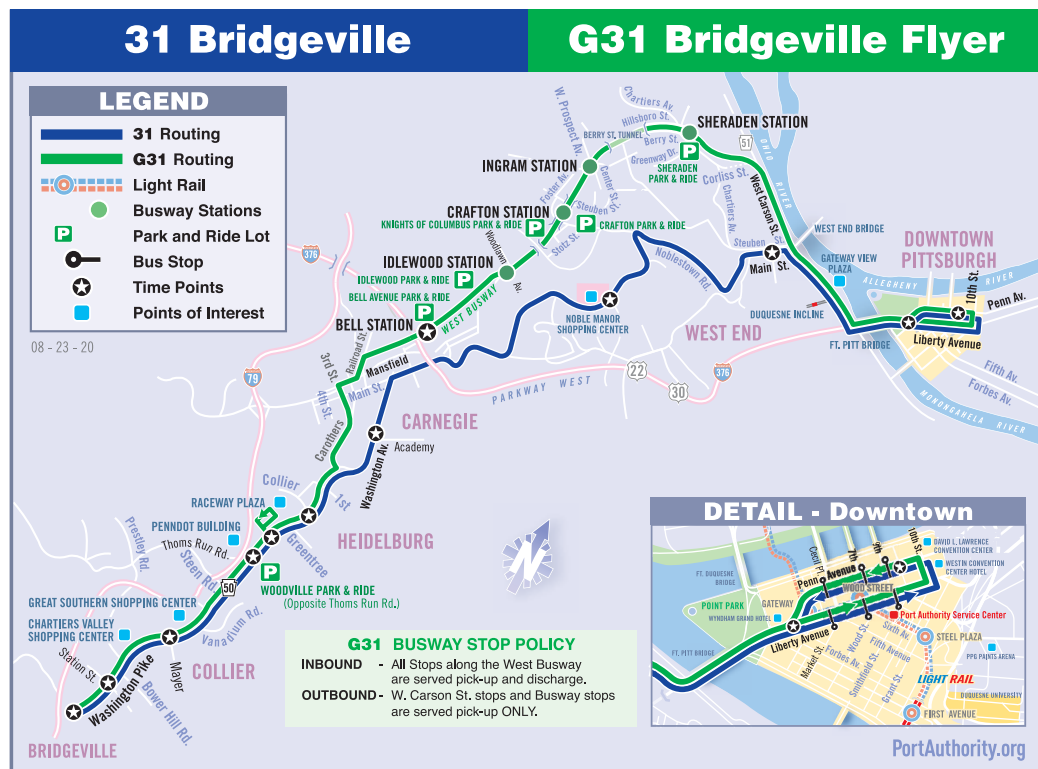

G31 BRIDGEVILLE FLYER

MONDAY THROUGH FRIDAY SERVICE

To Downtown Pittsburgh								To South Fayette Park and Ride								
Bridgeville Washington Ave at Chartiers St	Bridgeville Washington Ave at Station St	Collier Woodville Park and Ride	Scott Washington Pike opp. Raceway Plaza	Heidelberg Washington Pike at Collier St	Carnegie Bell Station Stop C	Downtown Liberty Ave at Gateway #4	Downtown Penn Ave at Garrison Pl	Downtown Penn Ave at Garrison Pl	Downtown Liberty Ave near Wyndham Hotel	Carnegie Bell Station Stop B	Heidelberg Washington Pike at Collier St	Scott Washington Pike at Raceway Plaza	Collier Washington Pike at Thoms Run Rd	Collier Washington Pike opp. Mayer St	Bridgeville Washington Ave at Station St	Bridgeville Washington Ave opp James St
5:58	5:59	6:06	6:07	6:08	6:17	6:33	6:40	6:40	6:44	6:57	7:04	7:05	7:06	7:09	7:11	7:12
6:28	6:29	6:36	6:37	6:38	6:47	7:04	7:10	7:10	7:14	7:27	7:34	7:35	7:36	7:39	7:41	7:42
6:57	6:58	7:05	7:06	7:07	7:16	7:33	7:40	3:40	3:45	3:58	4:06	4:07	4:08	4:12	4:14	4:15
7:28	7:29	7:36	7:37	7:38	7:47	8:03	8:10	4:10	4:16	4:30	4:39	4:40	4:41	4:45	4:47	4:48
8:03	8:04	8:11	8:12	8:13	8:22	8:38	8:45	4:40	4:47	5:03	5:12	5:13	5:15	5:19	5:22	5:23
4:58	4:59	5:06	5:07	5:08	5:17	5:32	5:40	5:10	5:17	5:33	5:44	5:45	5:47	5:51	5:54	5:55
5:31	5:32	5:39	5:40	5:41	5:49	6:03	6:10	5:40	5:46	6:02	6:12	6:13	6:15	6:19	6:22	6:23
5:52	5:53	6:00	6:01	6:02	6:10	6:24	6:30	6:10	6:15	6:28	6:36	6:37	6:38	6:42	6:44	6:45
....	6:30	6:34	6:47	6:55	6:56	7:02	7:04	7:05	7:05