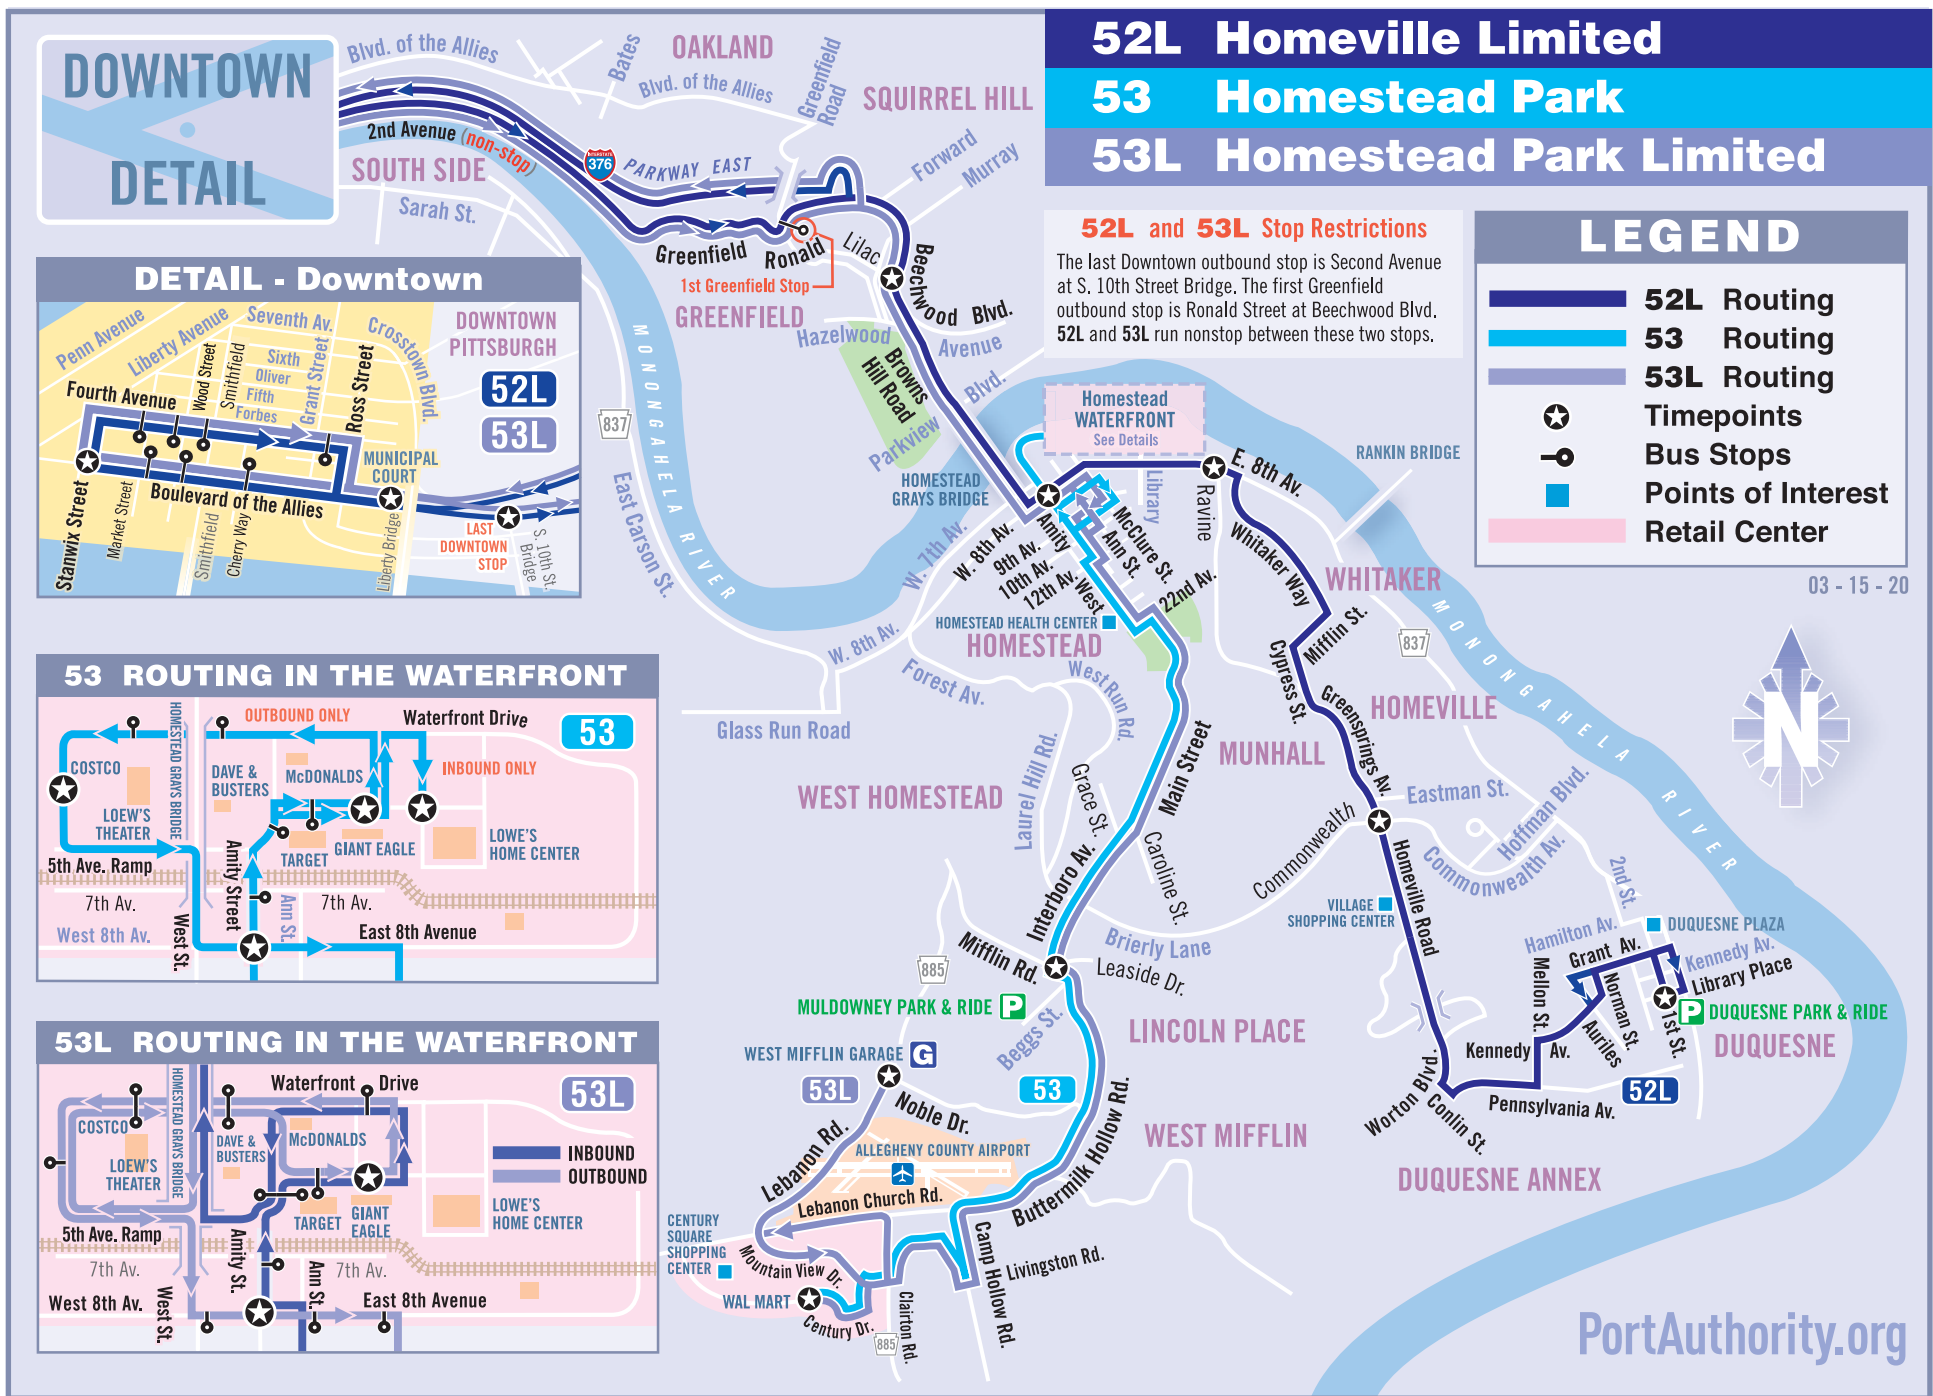

ANNOUNCEMENTS

March 15, 2020 Service Changes:
Route 52L: Travel times have been revised; many departure times have changed.
Route 53: Sunday and Holiday service has been established. See schedule for details.
Route 53L: Travel times have been revised; many departure times have changed.

SERVICE NOTES

52L and 53L do not operate on Saturday, Sunday, New Years Day, Memorial Day, Independence Day, Labor Day, Thanksgiving or Christmas.

Route 53 Sunday service operates on New Years Day, Memorial Day, Independence Day, Labor Day, Thanksgiving or Christmas.

AIRPORT SERVICE

Let Port Authority take you to Pittsburgh International Airport. 28X AIRPORT FLYER operates seven days a week from approximately 3:25 a.m. to 12 Midnight and departs every 30 minutes from Oakland, Downtown and most West Busway stations.
Call 412.442.2000 or pick up a 28X timetable for complete schedule information.

BUS STOPS

52L & 53L Downtown Stops

Bldv of the Allies	past Cherry Way at Wood Street at Market Street at Stanwix Street
Fourth Avenue	at PPG Place at Wood Street at Smithfield Street past Grant Street

Fare Information

One Zone. One Fare.
Base fare is $2.50 with a ConnectCard. Cash riders pay $2.75 per ride.
Transfer for $1.00 with a ConnectCard.
$1 in stored cash value is automatically deducted from your balance within 3 hours of your last tap. Cash customers pay a full fare to transfer.
Pay as you enter.
Board through the front door of the bus and pay as you enter. Every time, everywhere. This means there is no free fare zone for bus riders. You can still ride the T for free anytime from First Avenue Station to Allegheny Station.
Special Fares
Children [6-11] pay half the full ConnectCard fare with a Kid's ConnectCard.
Children 5 and under ride free when accompanied by a fare-paying adult.
Persons with Disabilities pay half the full ConnectCard fare with a Port Authority Reduced Fare ConnectCard. Cash half fare is $1.35.
Senior Citizens ride free with a Port Authority Senior Citizen ConnectCard or when displaying a state-issued senior citizen transit pass.
Pass Prices
Annual Pass $1,072.50
Monthly Pass $97.50
Weekly Pass $25.00
Day Pass $7.00 per day.
Valid from time of first tap through end Port Authority service that day.

Senior Citizens ride free with a Port Authority Senior Citizen ConnectCard or when displaying a state-issued senior citizen transit pass.