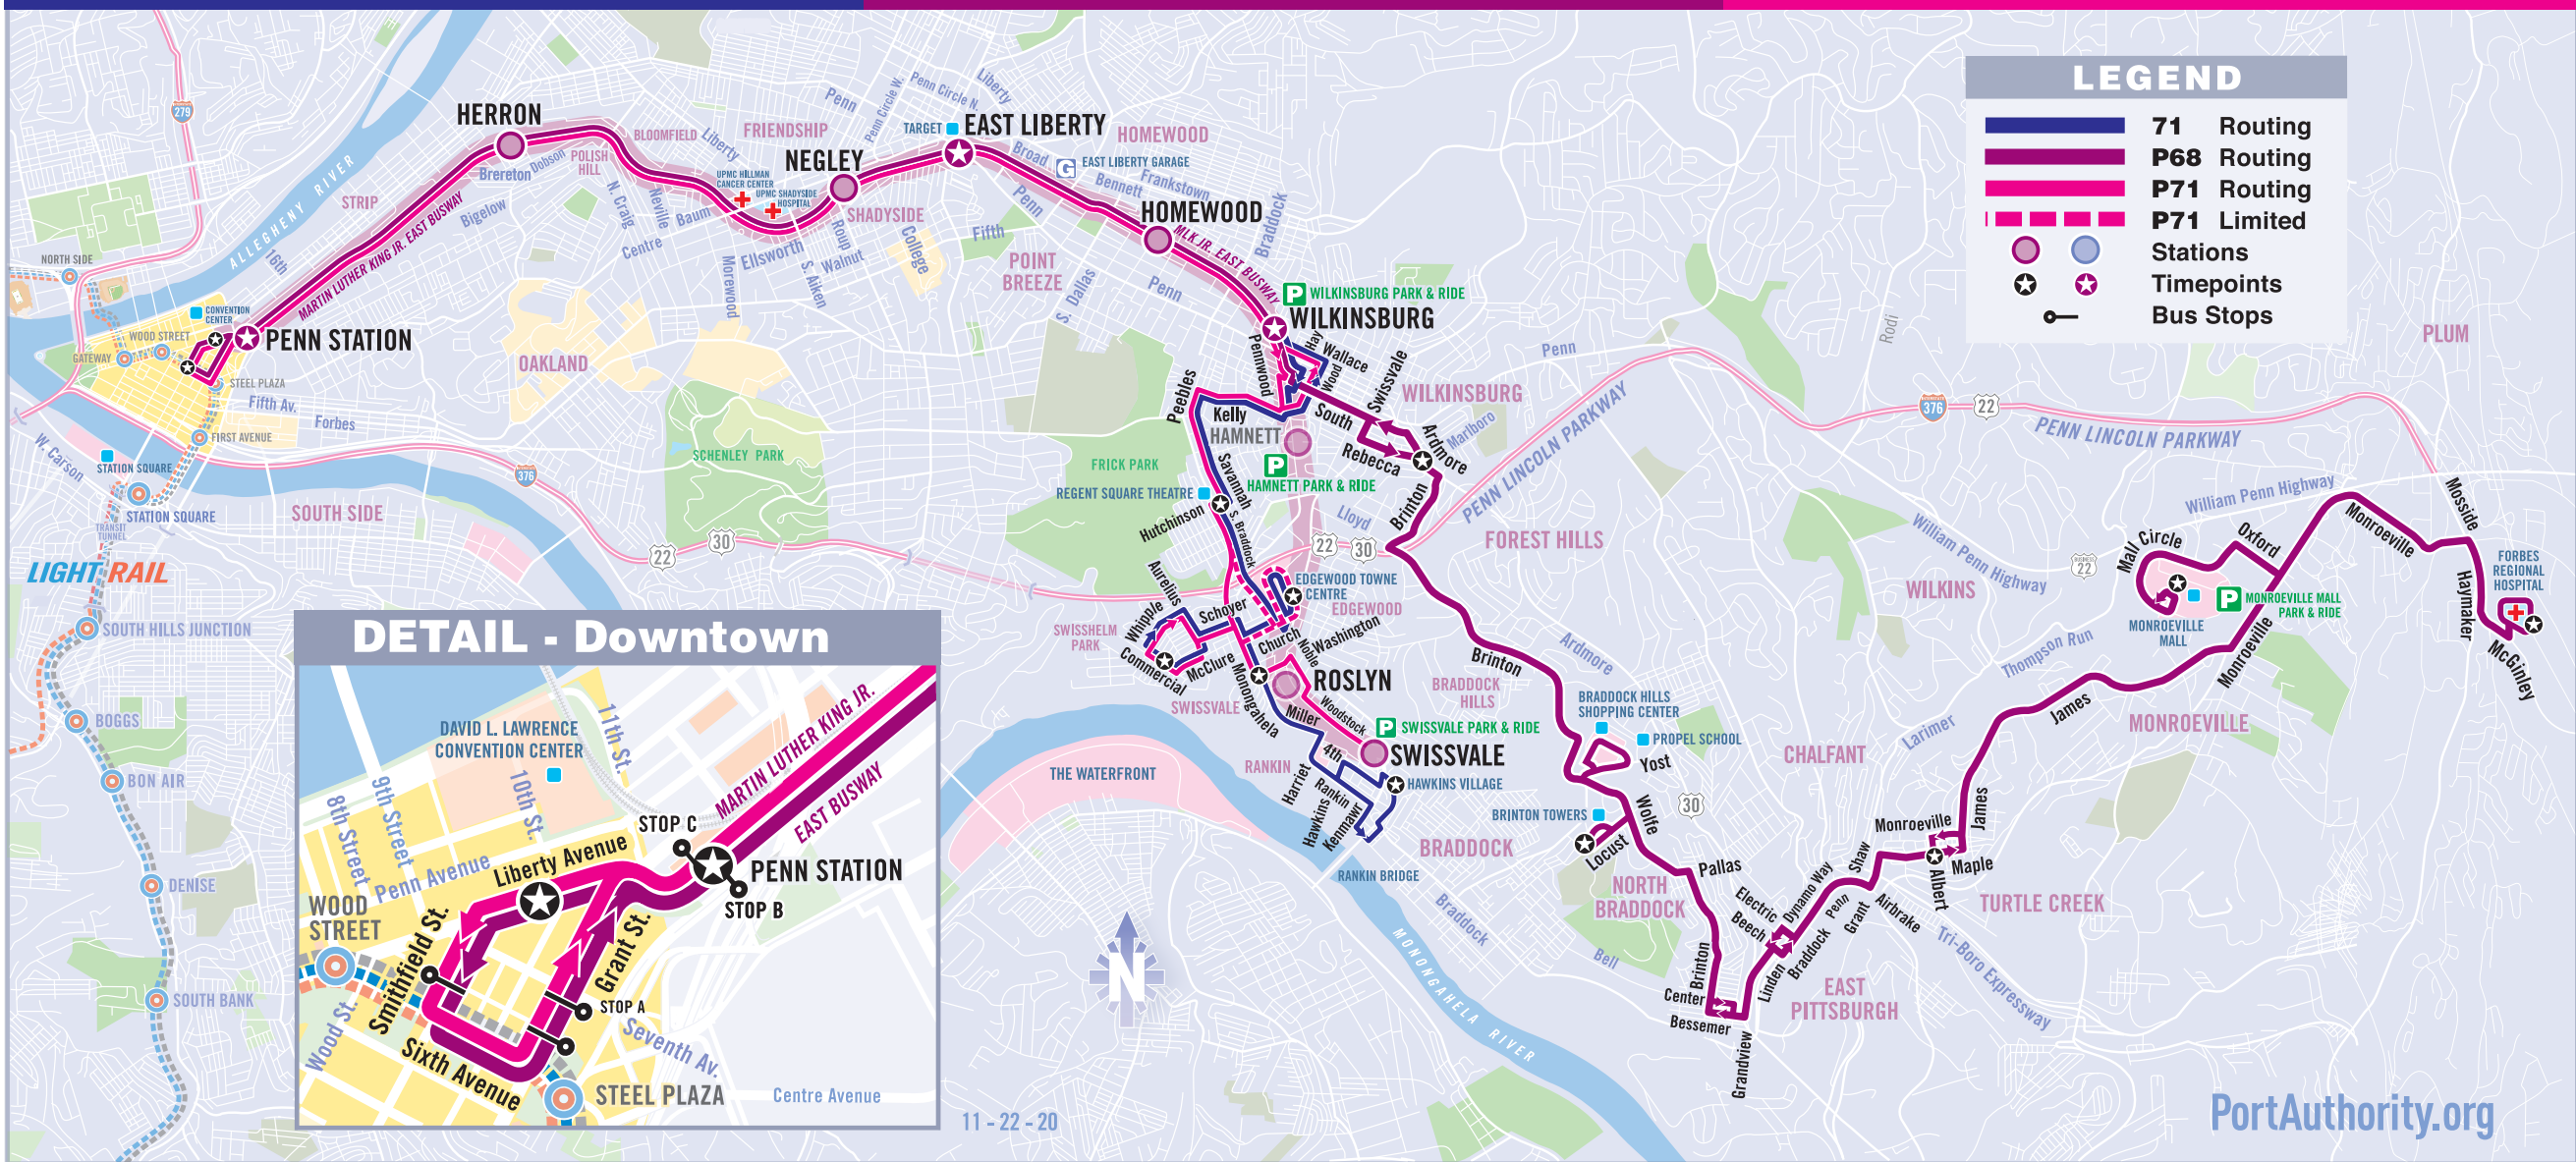

71 Edgewood Towne Centre

P68 Braddock Hills Flyer

P71 Swissvale Flyer

Port Authority

Cheaper than driving.

Better than walking.

Port Authority
Faster, Smarter, Better.

PortAuthority.org

transitpgh.blogspot.com | twitter.com/pghtransit

Fare Information

Beginning **January 1, 2022**, your fare will get you farther. Instead of $2.75 per trip with a ConnectCard, transfers have been eliminated and your fare will include **FREE** transfers for up to three hours.

Single trip cash fare	$2.75
NEW: 3-Hour Pass	$2.75
1-Day Pass	$7
7-Day Pass	$25
7-Day Reduced Fare Pass	$12.50
31-Day Pass	$97.50
31-Day Reduced Fare Pass	$48.75
1-Year Pass	$1,072.50

All passes – with the exception of the 3-hour pass and 1-day pass – will remain active from first use until the end of the service day they are set to expire.

LIGHT RAIL FREE FARE ZONE

Ride for **FREE** anytime from First Avenue Station to Allegheny Station.

SPECIAL FARES

Children ages 6-11 pay half the full ConnectCard fare with a Kid's ConnectCard. Cash half fare is **$1.35**.

Children 5 and under ride **FREE** when accompanied by a fare-paying adult.

Individuals with disabilities pay half the full ConnectCard fare with a Port Authority Reduced Fare ConnectCard. Cash half fare is **$1.35**.

Seniors ride **FREE** with a Port Authority Senior Citizen ConnectCard or when displaying a state-issued senior citizen transit pass.

For Reduced Fare, Senior ConnectCard or Kid's ConnectCard eligibility, please visit: www.PortAuthority.org/discounts or call Port Authority Customer Service at 412.442.2000.