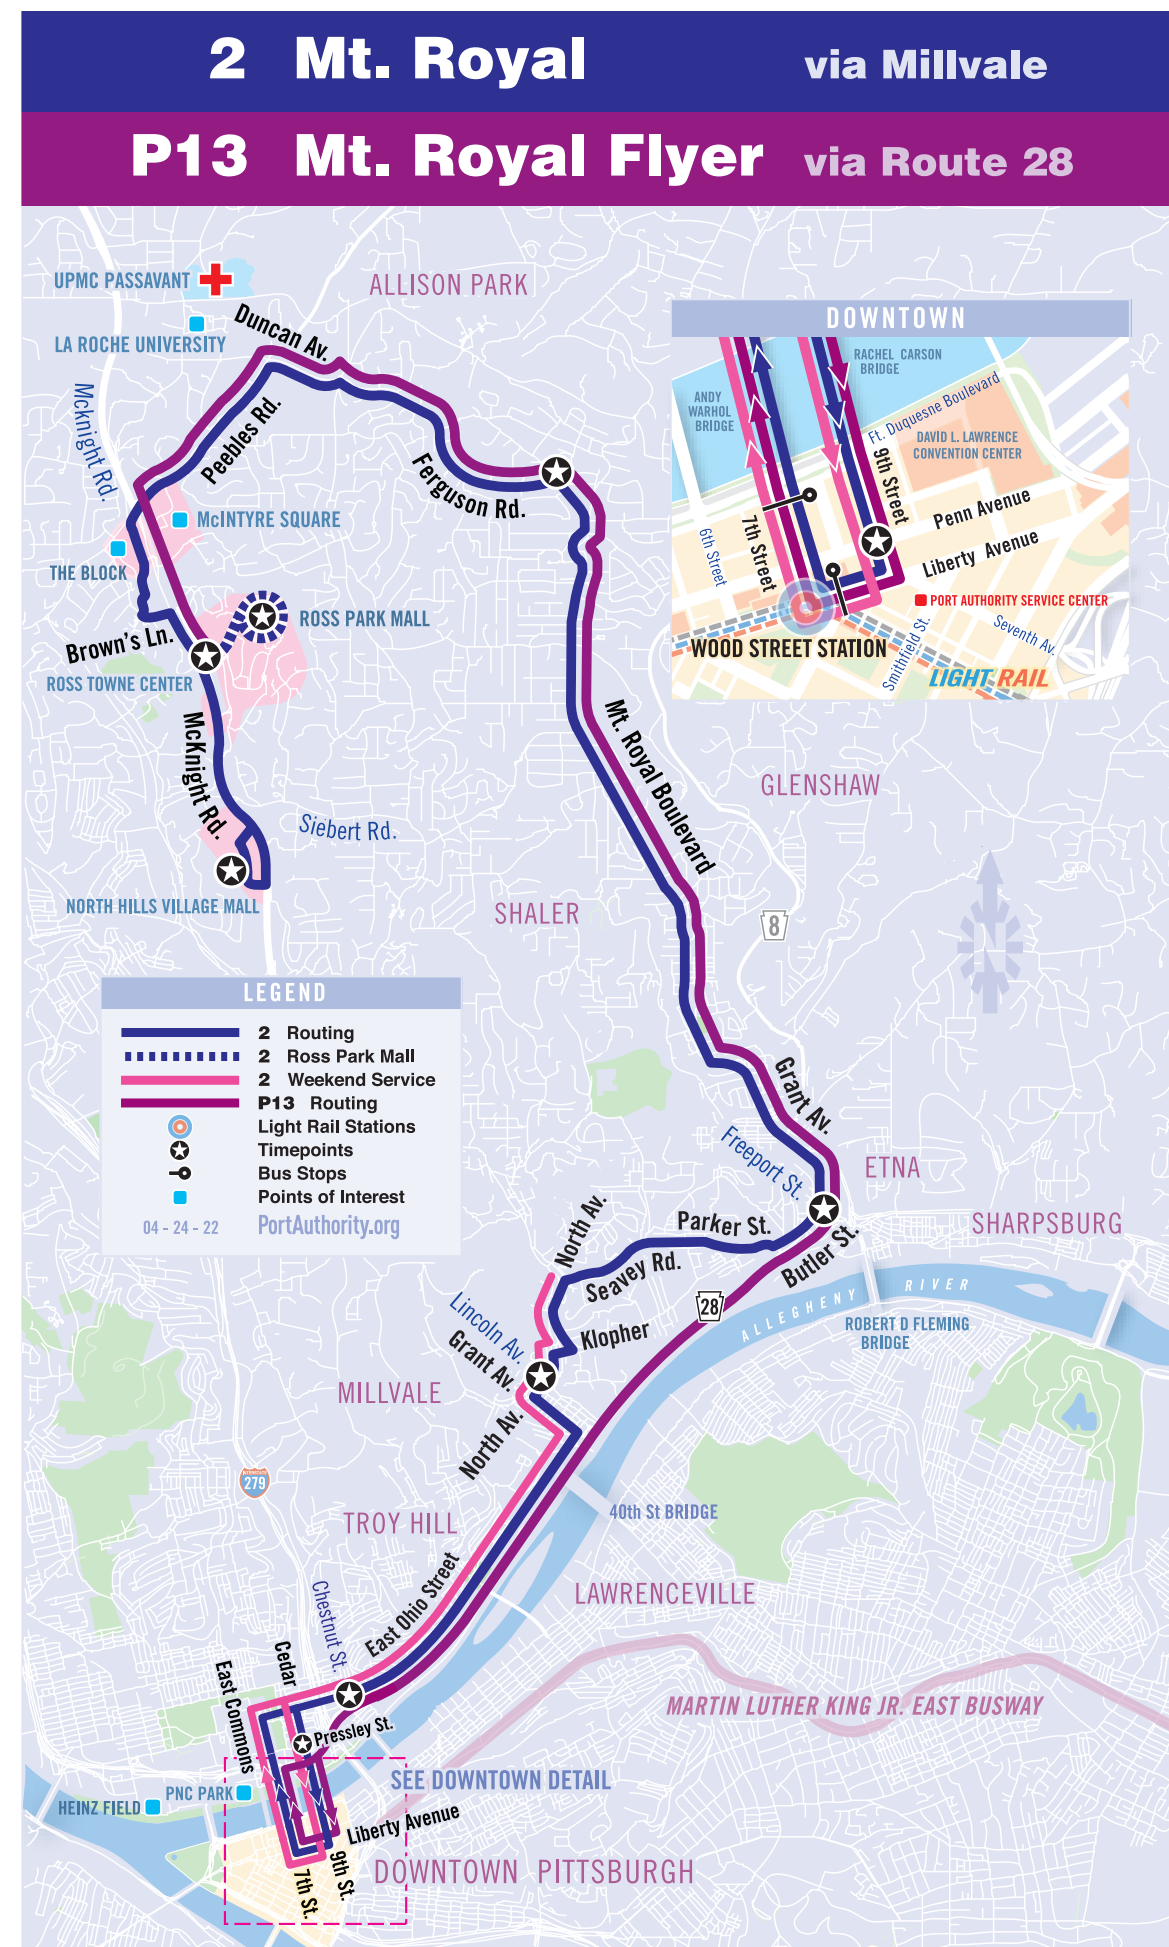

AIRPORT SERVICE

Get away with Port Authority. Service to and from Pittsburgh International Airport is fast, frequent, and convenient. The 28X Airport Flyer serves Oakland, downtown Pittsburgh, and most West Busway stops.

4 Troy Hill

4 TROY HILL

MONDAY THROUGH FRIDAY SERVICE

To Downtown Pittsburgh					To Troy Hill - Reserve				
Ross Perry Hwy at West View Ave	Reserve Mt. Troy Rd at Geyer Rd	Troy Hill Troy Hill Loop	East Deutschtown Ohio St E at Chestnut St	Downtown 9th St at Penn Ave	Downtown 9th St at Penn Ave	East Deutschtown Troy Hill Rd past Chestnut St	Troy Hill Troy Hill Loop	Reserve Mt. Troy Rd at Geyer Rd	Ross Perry Hwy at West View Ave
5:15	5:20	5:32	5:39	5:45	5:45	5:55	6:02	6:11	6:16
5:58	6:04	6:17	6:24	6:30	6:30	6:41	6:48	6:58	7:03
6:43	6:48	7:01	7:09	7:15	7:15	7:26	7:33	7:42	7:48
7:28	7:33	7:46	7:54	8:00	8:00	8:11	8:17	8:26	8:32
8:13	8:18	8:31	8:39	8:45	8:45	8:56	9:02	9:11	9:17
9:00	9:05	9:16	9:23	9:30	9:30	9:41	9:47	9:56	10:02
9:45	9:50	10:01	10:08	10:15	10:15	10:26	10:33	10:42	10:49
10:30	10:35	10:46	10:53	11:00	11:00	11:11	11:18	11:27	11:34
11:15	11:20	11:31	11:38	11:45	11:45	11:56	12:02	12:11	12:17
11:58	12:04	12:15	12:23	12:30	12:30	12:42	12:48	12:57	1:03
12:43	12:49	1:00	1:08	1:15	1:15	1:27	1:33	1:42	1:48
1:32	1:37	1:47	1:54	2:00	2:00	2:13	2:20	2:30	2:36
2:15	2:21	2:32	2:39	2:45	2:45	2:58	3:05	3:15	3:21
2:59	3:04	3:15	3:23	3:30	3:30	3:44	3:51	4:01	4:07
3:44	3:49	4:00	4:07	4:15	4:15	4:31	4:37	4:47	4:53
4:30	4:35	4:46	4:53	5:00	5:00	5:16	5:23	5:32	5:39
5:15	5:20	5:31	5:38	5:45	5:45	5:59	6:05	6:15	6:21
6:01	6:06	6:17	6:24	6:30	6:30	6:43	6:49	6:58	7:04
6:46	6:51	7:02	7:09	7:15	7:15	7:26	7:33	7:42	7:49
7:33	7:38	7:48	7:54	8:00	8:00	8:11	8:18	8:27	8:34
8:16	8:21	8:32	8:39	8:45	8:45	8:55	9:02	9:12	9:18
9:01	9:06	9:17	9:24	9:30	9:30	9:40	9:47	9:57	10:03