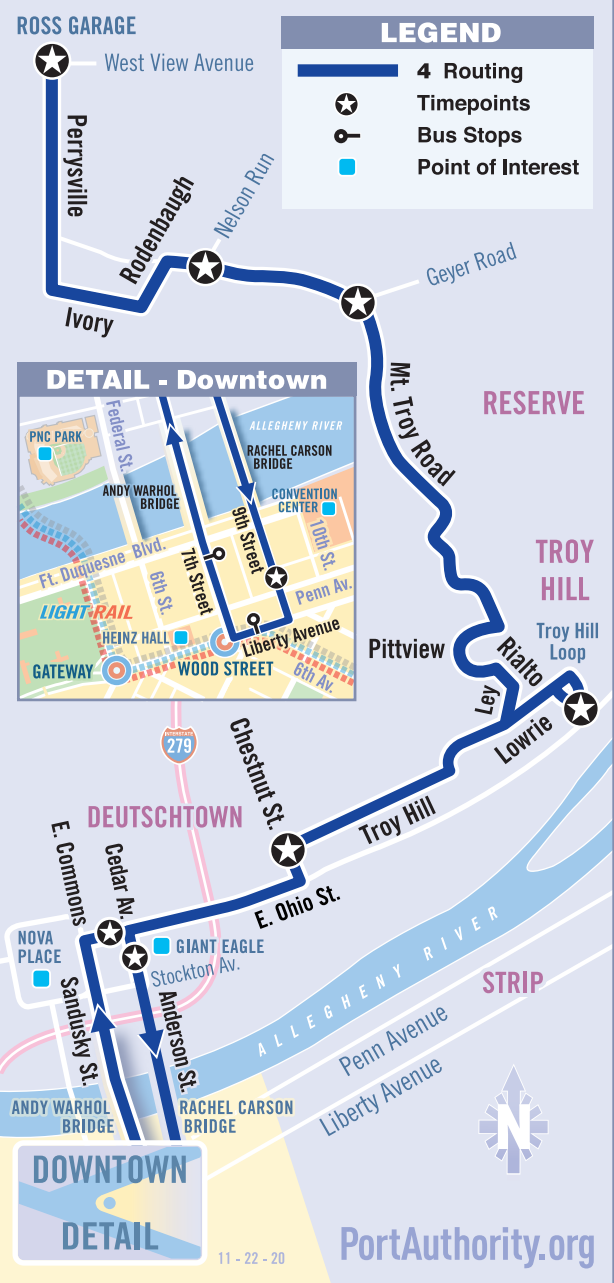

AIRPORT SERVICE

Get away with Port Authority. Service to and from Pittsburgh International Airport is fast, frequent, and convenient. The 28X Airport Flyer serves Oakland, downtown Pittsburgh, and most West Busway stops.

4 Troy Hill

4 TROY HILL

MONDAY THROUGH FRIDAY SERVICE

To Downtown Pittsburgh					To Troy Hill - Reserve				
Ross Perry Hwy at West View Ave	Reserve Mt. Troy Rd at Geyer Rd	Troy Hill Troy Hill Loop	East Deutschtown Ohio St E at Chestnut St	Downtown 9th St at Penn Ave	Downtown 9th St at Penn Ave	East Deutschtown Troy Hill Rd past Chestnut St	Troy Hill Troy Hill Loop	Reserve Mt. Troy Rd at Geyer Rd	Ross Perry Hwy at West View Ave
5:15	5:20	5:32	5:39	5:45	5:45	5:55	6:02	6:11	6:16
5:58	6:04	6:17	6:24	6:30	6:30	6:41	6:48	6:58	7:03
6:43	6:48	7:01	7:09	7:15	7:15	7:26	7:33	7:42	7:48
7:28	7:33	7:46	7:54	8:00	8:00	8:11	8:17	8:26	8:32
8:13	8:18	8:31	8:39	8:45	8:45	8:56	9:02	9:11	9:17
9:00	9:05	9:16	9:23	9:30	9:30	9:41	9:47	9:56	10:02
9:45	9:50	10:01	10:08	10:15	10:15	10:26	10:33	10:42	10:49
10:30	10:35	10:46	10:53	11:00	11:00	11:11	11:18	11:27	11:34
11:15	11:20	11:31	11:38	11:45	11:45	11:56	12:02	12:11	12:17
11:58	12:04	12:15	12:23	12:30	12:30	12:42	12:48	12:57	1:03
12:43	12:49	1:00	1:08	1:15	1:15	1:27	1:33	1:42	1:48
1:32	1:37	1:47	1:54	2:00	2:00	2:13	2:20	2:30	2:36
2:15	2:21	2:32	2:39	2:45	2:45	2:58	3:05	3:15	3:21
2:59	3:04	3:15	3:23	3:30	3:30	3:44	3:51	4:01	4:07
3:44	3:49	4:00	4:07	4:15	4:15	4:31	4:37	4:47	4:53
4:30	4:35	4:46	4:53	5:00	5:00	5:16	5:23	5:32	5:39
5:15	5:20	5:31	5:38	5:45	5:45	5:59	6:05	6:15	6:21
6:01	6:06	6:17	6:24	6:30	6:30	6:43	6:49	6:58	7:04
6:46	6:51	7:02	7:09	7:15	7:15	7:26	7:33	7:42	7:49
7:33	7:38	7:48	7:54	8:00	8:00	8:11	8:18	8:27	8:34
8:16	8:21	8:32	8:39	8:45	8:45	8:55	9:02	9:12	9:18
9:01	9:06	9:17	9:24	9:30	9:30	9:40	9:47	9:57	10:03