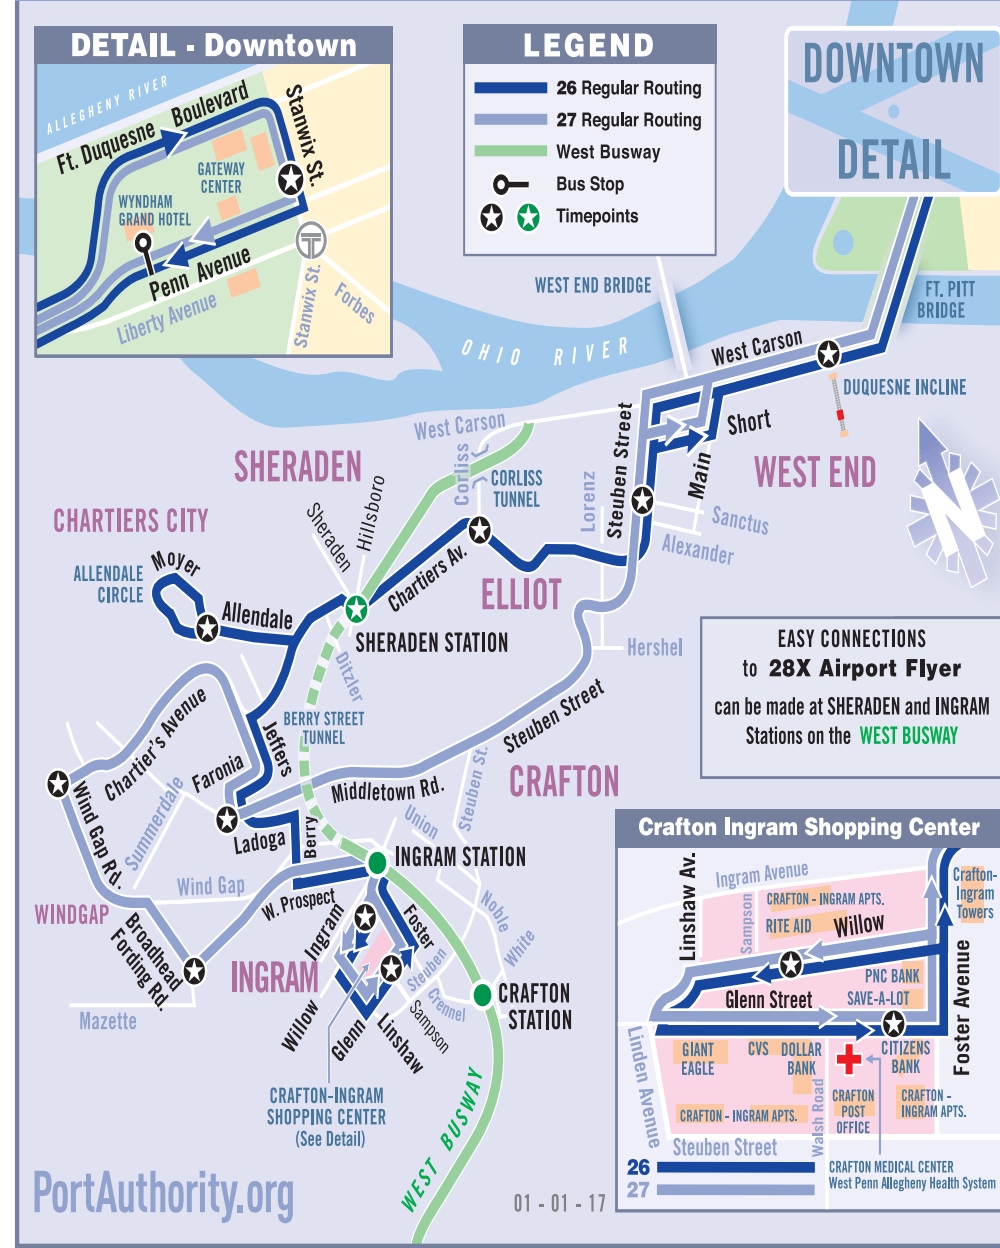

SUNDAY AND HOLIDAY SERVICE

To Downtown Pittsburgh

Crafton-Ingram Shopping Center at Rite Aid	Sheraden Park at Hillside St	Sheraden Charter's Ave at Hillside St	West End Steuben St at Alexander St	Downtown Stanwix St at Gateway #2
6:17	6:29	6:34	6:39	6:45
7:22	7:34	7:39	7:44	7:50
8:27	8:39	8:44	8:49	8:55
9:14	9:27	9:32	9:39	9:45
10:14	10:27	10:32	10:39	10:45
11:14	11:27	11:32	11:39	11:45
12:14	12:27	12:32	12:39	12:45
1:14	1:27	1:32	1:39	1:45
2:14	2:27	2:32	2:39	2:45
3:14	3:27	3:32	3:39	3:45
4:15	4:27	4:32	4:39	4:45
5:18	5:29	5:34	5:39	5:45
6:18	6:29	6:34	6:39	6:45
7:18	7:29	7:34	7:39	7:45

To Crafton - Ingram Shopping Center

Downtown Stanwix St at Gateway #2	West End Steuben St opp Sanctus St	Sheraden Charter's Ave at Corliss St	Sheraden Park at Hillside St	Crafton-Ingram Shopping Center at Citizens Bank
6:45	6:51	6:55	7:00	7:11
7:50	7:56	8:00	8:05	8:16
8:55	9:01	9:05	9:10	9:21
9:45	9:51	9:55	10:00	10:11
10:45	10:51	10:55	11:01	11:13
11:45	11:51	11:55	12:01	12:13
12:45	12:52	12:56	1:02	1:14
1:45	1:52	1:56	2:02	2:14
2:45	2:52	2:56	3:02	3:14
3:45	3:52	3:56	4:02	4:14
4:45	4:52	4:56	5:02	5:14
5:45	5:51	5:55	6:01	6:13
6:45	6:51	6:55	7:01	7:13
7:45	7:51	7:55	8:01	8:13

26 Chartiers 27 Fairywood

BUS STOPS

Routes 26 & 27 Downtown Stops

- Stanwix Street at Gateway #4
- Liberty Avenue at Wyndham Garden Hotel

SERVICE NOTES

Route 26, 27, and 29 Sunday service operates on New Year's Day, Memorial Day, Independence Day, Labor Day, Thanksgiving, and Christmas.

BUS STOPS

Route 29 Downtown Stops

Liberty Ave	at Gateway #4
	at Market St
	at Sixth Ave
	opp 9th St
	at Smithfield St
	at William Penn Pl
East Busway	at Penn Station Stop A
	at Penn Station Stop C
Liberty Ave	at 10th St
	at Tito Way
	at Fifth Ave
	at Wyndham Grand Hotel