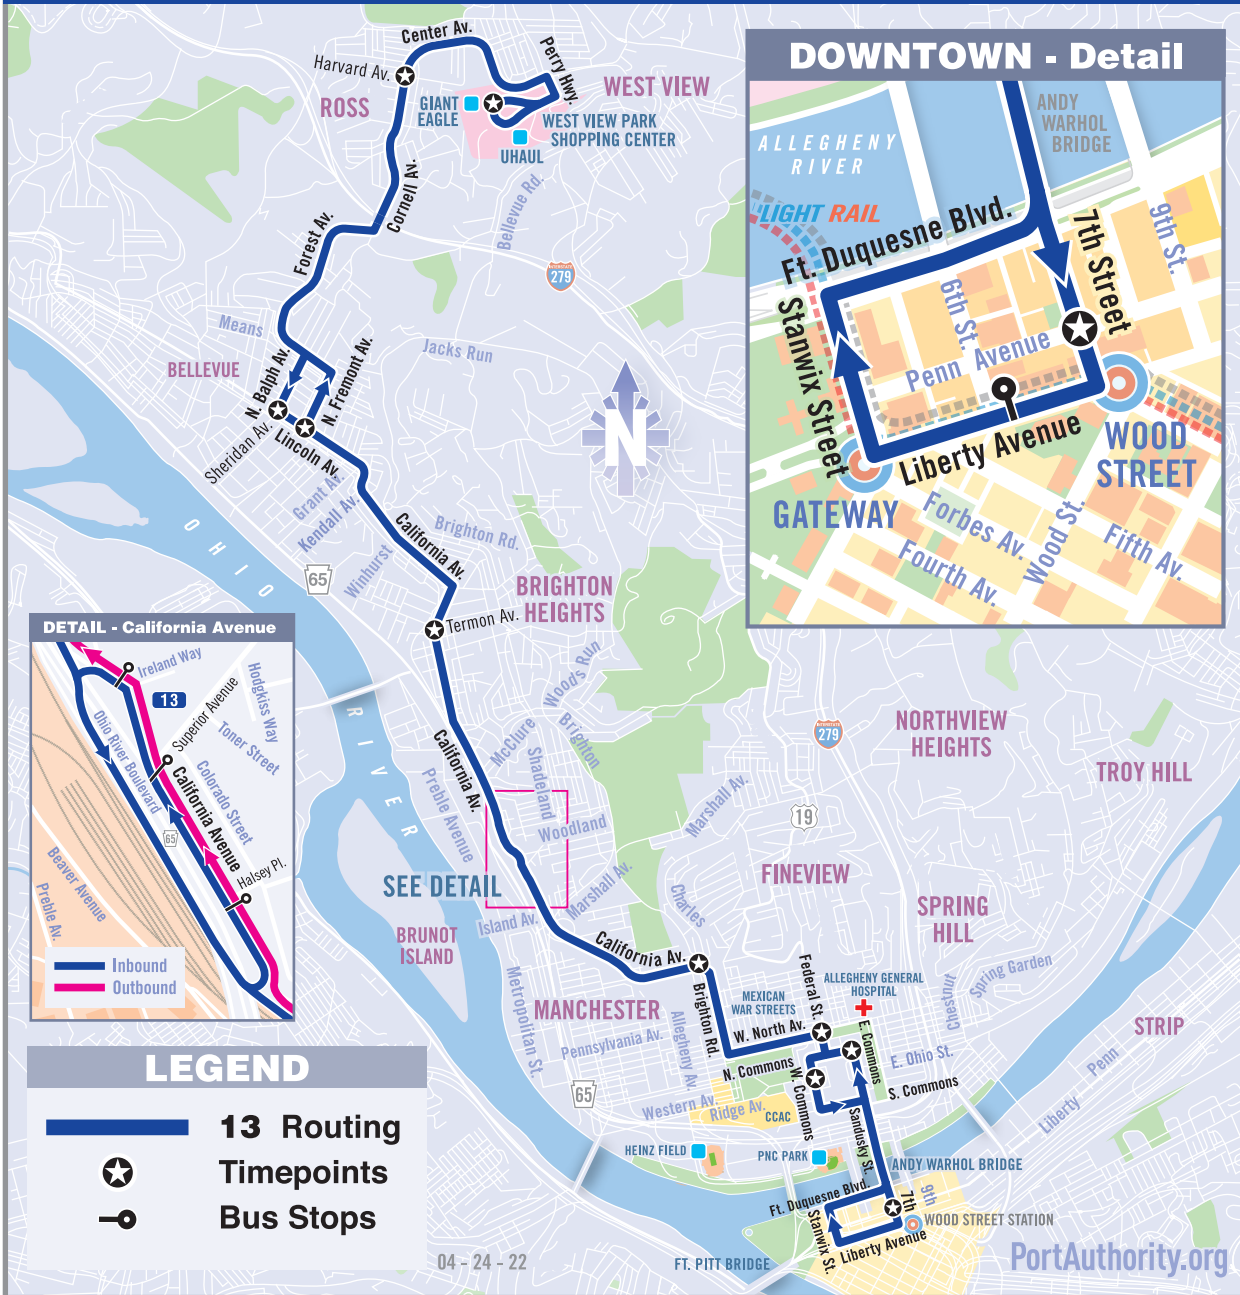

13 Bellevue

BUS STOPS

Route 13 Downtown Stops

7th Street	at Penn Avenue
Liberty Avenue	at 6th Street
Stanwix Street	past Penn Avenue

ANNOUNCEMENTS

June 26, 2022 Service Changes:

Route 13: Weekday schedules have been revised. See schedule for details.

SERVICE NOTES

Route 13 Sunday service operates on New Years Day, Memorial Day, Independence Day, Labor Day, Thanksgiving and Christmas.

AIRPORT SERVICE

Get away with Port Authority. Service to and from Pittsburgh International Airport is fast, frequent, and convenient. The 28X Airport Flyer serves Oakland, downtown Pittsburgh, and most West Busway stops.

Visit www.PortAuthority.org, call 412.442.2000, or pick up a schedule for more information.

DISCRIMINATION POLICY

Section 601 of Title VI of the Civil Rights Act of 1964 states the following: No person in the United States shall, on the grounds of race, color, or national origin, be excluded from participation under any program or activity receiving Federal financial assistance.

Fare Information

Beginning **January 1, 2022**, your fare will get you farther. Instead of **$2.75** per trip with a ConnectCard, transfers have been eliminated and your fare will include **FREE** transfers for up to three hours.

Single trip cash fare	$2.75
NEW: 3-Hour Pass	$2.75
1-Day Pass	$7
7-Day Pass	$25
7-Day Reduced Fare Pass	$12.50
31-Day Pass	$97.50
31-Day Reduced Fare Pass	$48.75
1-Year Pass	$1,072.50

All passes – with the exception of the 3-hour pass and 1-day pass – will remain active from first use until the end of the service day they are set to expire.

LIGHT RAIL FREE FARE ZONE

Ride for **FREE** anytime from First Avenue Station to Allegheny Station.

SPECIAL FARES

Children ages 6-11 pay half the full ConnectCard fare with a Kid's ConnectCard. Cash half fare is **$1.35**.

Children 5 and under ride **FREE** when accompanied by a fare-paying adult.

Individuals with disabilities pay half the full ConnectCard fare with a Port Authority Reduced Fare ConnectCard. Cash half fare is **$1.35**.

Seniors ride **FREE** with a Port Authority Senior Citizen ConnectCard or when displaying a state-issued senior citizen transit pass.

For Reduced Fare, Senior ConnectCard or Kid's ConnectCard eligibility, please visit: www.PortAuthority.org/discounts or call Port Authority Customer Service at 412.442.2000.

Translation?

¿Traducción? 需要翻譯?

ترجمة Traduzione? अनुवाद

Customer Service 412.442.2000

CONNECT WITH US!

We're here to help make your trip easier. Port Authority Customer Service representatives are available weekdays from 6 a.m. to 7 p.m., and weekends and holidays from 8 a.m. to 4:30 p.m.

- portauthority.org
- 412.442.2000 or 412.231.7007 (TTY)
- @pghtransit @pghtransitcare @pghtransitalert
- @pghtransit
- Text PAAC (space) and your stop number to 41411 for real-time bus information.
- ACCESS Paratransit: 412.562.5353 or 711 (TTY)

EFFECTIVE 6/26/22

13

13 Bellevue