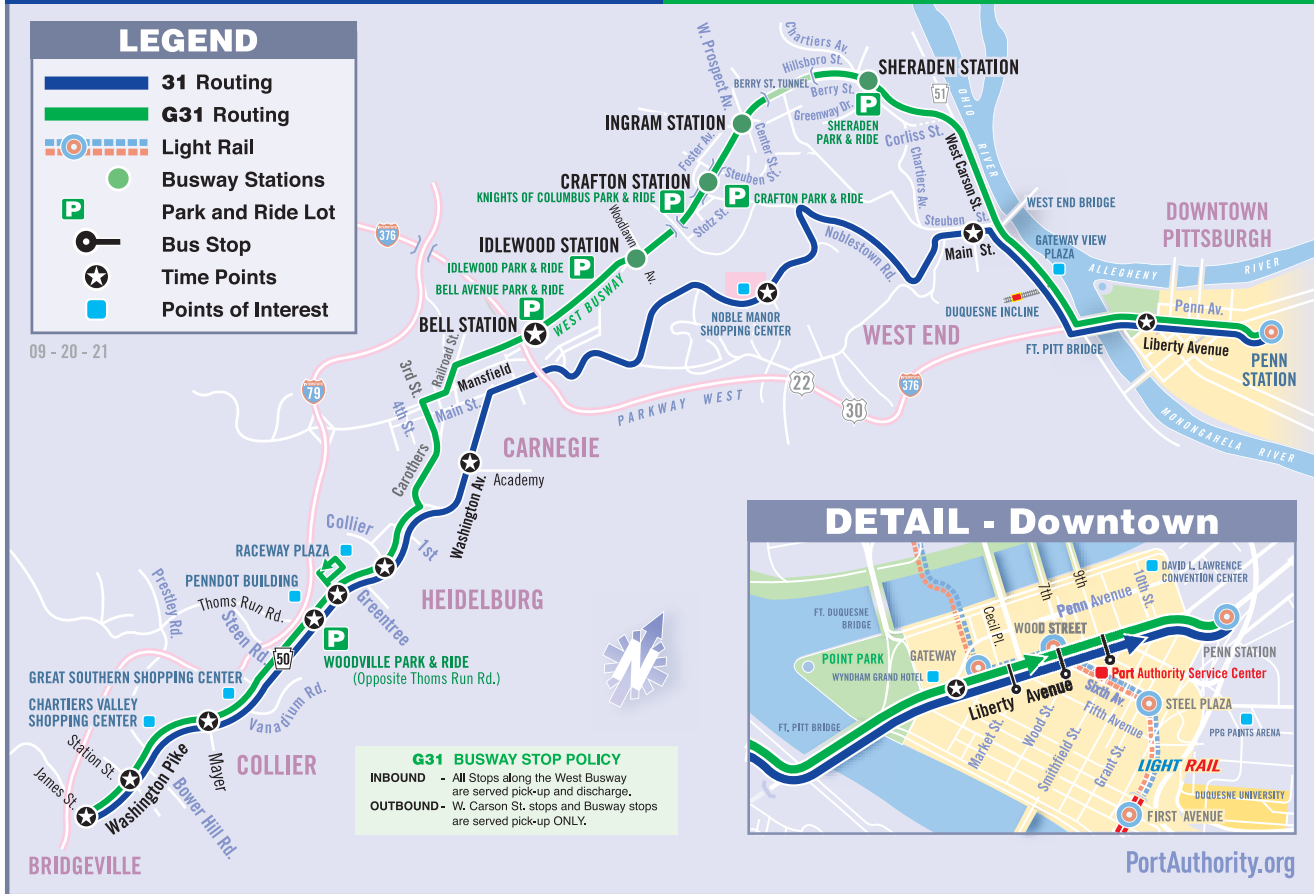

31 Bridgeville

G31 Bridgeville Flyer

G31 BRIDGEVILLE FLYER

MONDAY THROUGH FRIDAY SERVICE

To Downtown Pittsburgh								To Bridgeville																																																																																													
Bridgeville	Washington Ave	Bridgeville	Washington Ave	Collier	Woodville	Scott	Washington Pike	Heidelberg	Washington Pike	Carnegie	Bell Station	Downtown	Liberty Ave	Downtown	Penn Station	Downtown	Penn Station	Downtown	Stop C	Downtown	Liberty Ave	Carnegie	Bell Station	Heidelberg	Washington Pike	Scott	Washington Pike	Collier	Washington Pike	Collier	Washington Pike	Bridgeville	Washington Ave	Bridgeville	Washington Ave	Bridgeville	Washington Ave																																																																
5:53	5:54	6:01	6:02	6:03	6:11	6:27	6:34	6:41	6:48	7:01	7:08	7:09	7:10	7:13	7:15	7:16	6:41	6:48	7:01	7:08	7:09	7:10	7:13	7:15	7:16	6:21	6:22	6:29	6:30	6:31	6:40	6:57	7:04	7:11	7:18	7:31	7:38	7:39	7:40	7:43	7:45	7:46	6:56	6:57	7:04	7:05	7:06	7:15	7:32	7:39	4:11	4:20	4:34	4:43	4:44	4:45	4:49	4:51	4:52	5:24	5:25	5:32	5:33	5:34	5:42	5:57	6:04	5:11	5:20	5:36	5:47	5:48	5:50	5:54	5:57	5:58	5:51	5:51	5:58	5:59	6:00	6:08	6:22	6:29	6:11	6:18	6:31	6:39	6:40	6:41	6:45	6:47	6:48	6:31	6:38	6:51	6:59	7:00	7:02	7:06	7:09

Fare Information

One Zone. One Fare.
Base fare is $2.50 with a ConnectCard. Cash riders pay $2.75 per ride.

Transfer for $1.00 with a ConnectCard.
$1 in stored cash value is automatically deducted from your balance within 3 hours of your last tap. Cash customers pay a full fare to transfer.

Pay as you enter.
Board through the front door of the bus and pay as you enter. Every time, everywhere. This means there is no free fare zone for bus riders. You can still ride the T for free anytime from First Avenue Station to Allegheny Station.

Special Fares
Children [6-11] pay half the full ConnectCard fare with a Kid's ConnectCard.
Children 5 and under ride free when accompanied by a fare-paying adult.
Persons with Disabilities pay half the full ConnectCard fare with a Port Authority Reduced Fare ConnectCard. Cash half fare is $1.35.

Senior Citizens ride free with a Port Authority Senior Citizen ConnectCard or when displaying a state-issued senior citizen transit pass.

Pass Prices

Annual Pass	$1,072.50
Monthly Pass	$97.50
Weekly Pass	$25.00
Day Pass	$7.00 per day.

Valid from time of first tap through end Port Authority service that day.

Senior Citizens ride free
with a **Port Authority Senior Citizen ConnectCard**
or when displaying a state-issued senior citizen transit pass.