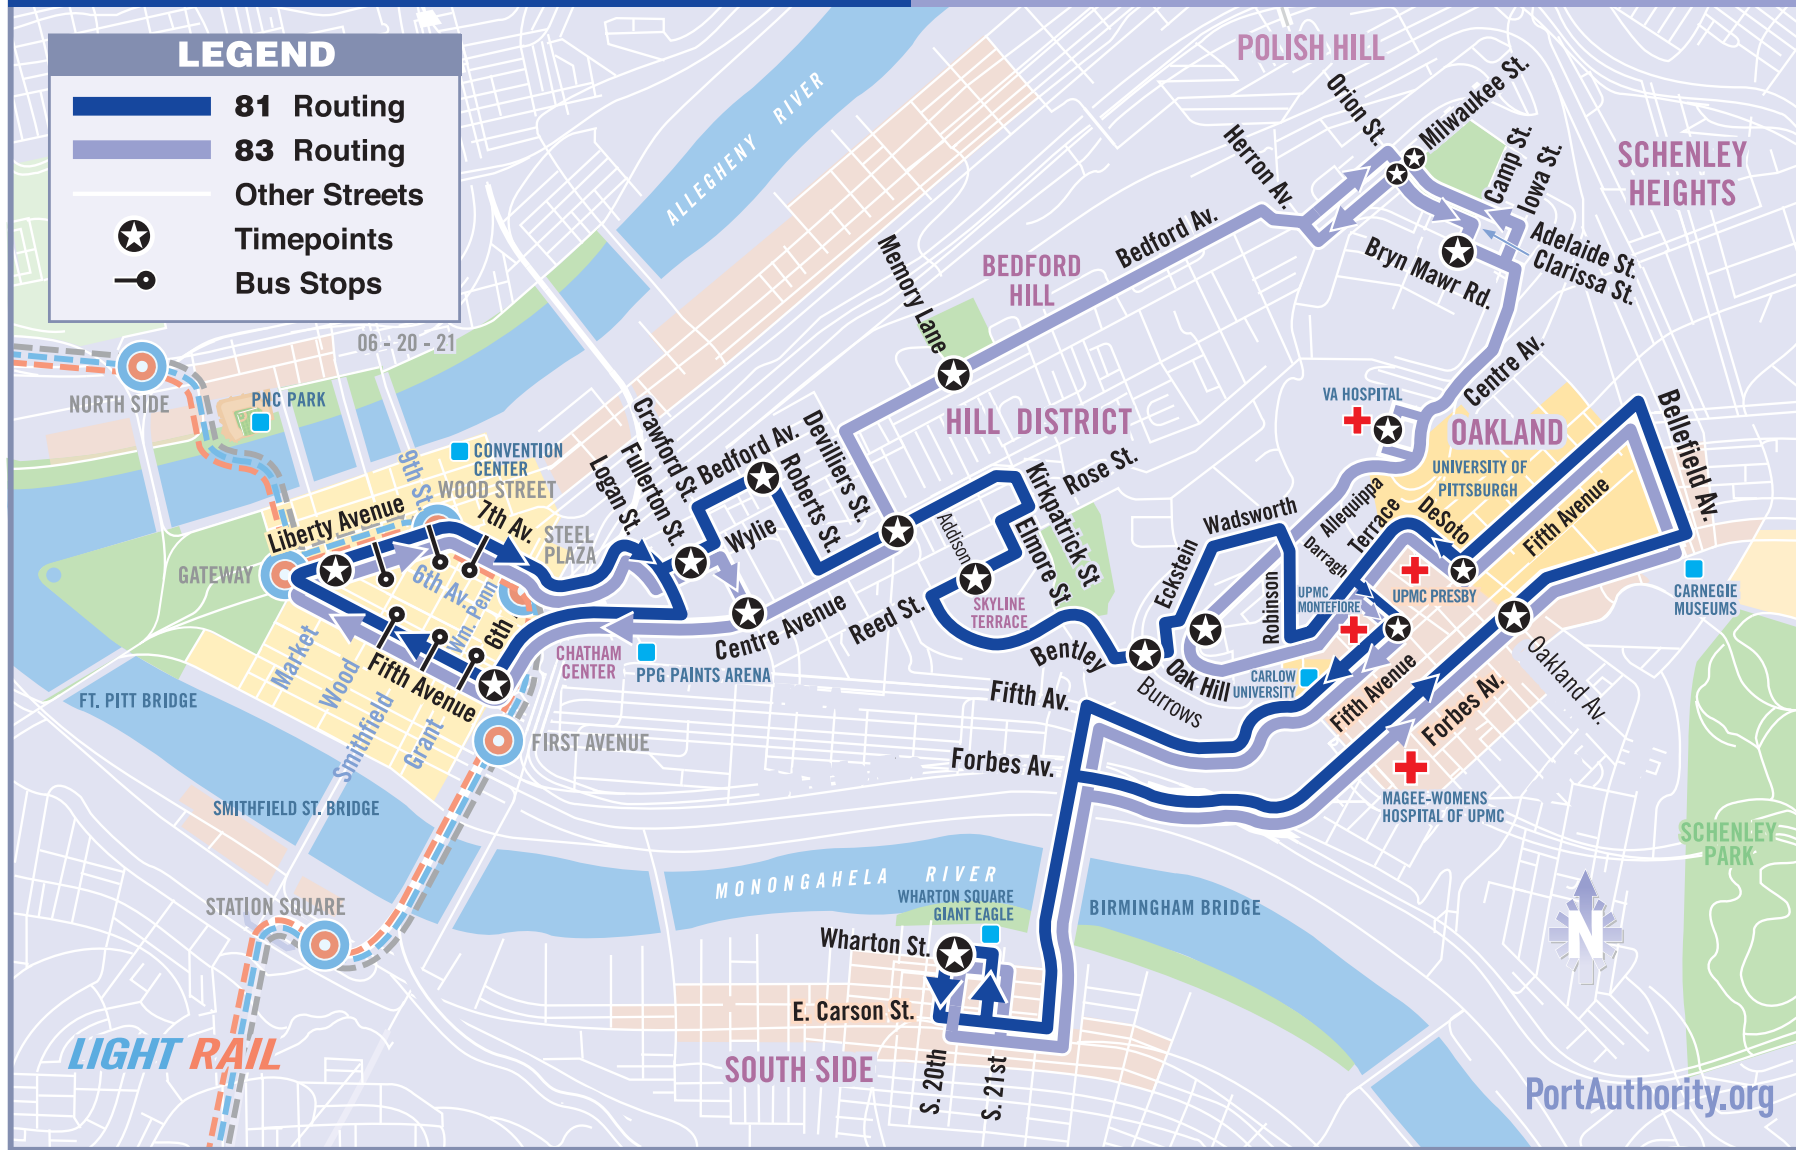

81 Oak Hill

83 Bedford Hill

AIRPORT SERVICE

Let Port Authority take you to Pittsburgh International Airport.

28X AIRPORT FLYER operates seven days a week from approximately 3:25 a.m. to 12 Midnight and departs every 30 minutes from Oakland, Downtown and most West Busway stations.

Valid from time of first tap through end Port Authority service that day.

BUS STOPS

Routes 81 and 83 Downtown Stops

Sixth Avenue	near Fifth Avenue
Fifth Avenue	near Grant Street at Smithfield Street near Wood Street
Liberty Avenue	at Market Street at Sixth Avenue opposite 9th Street
Seventh Avenue	at William Penn Place