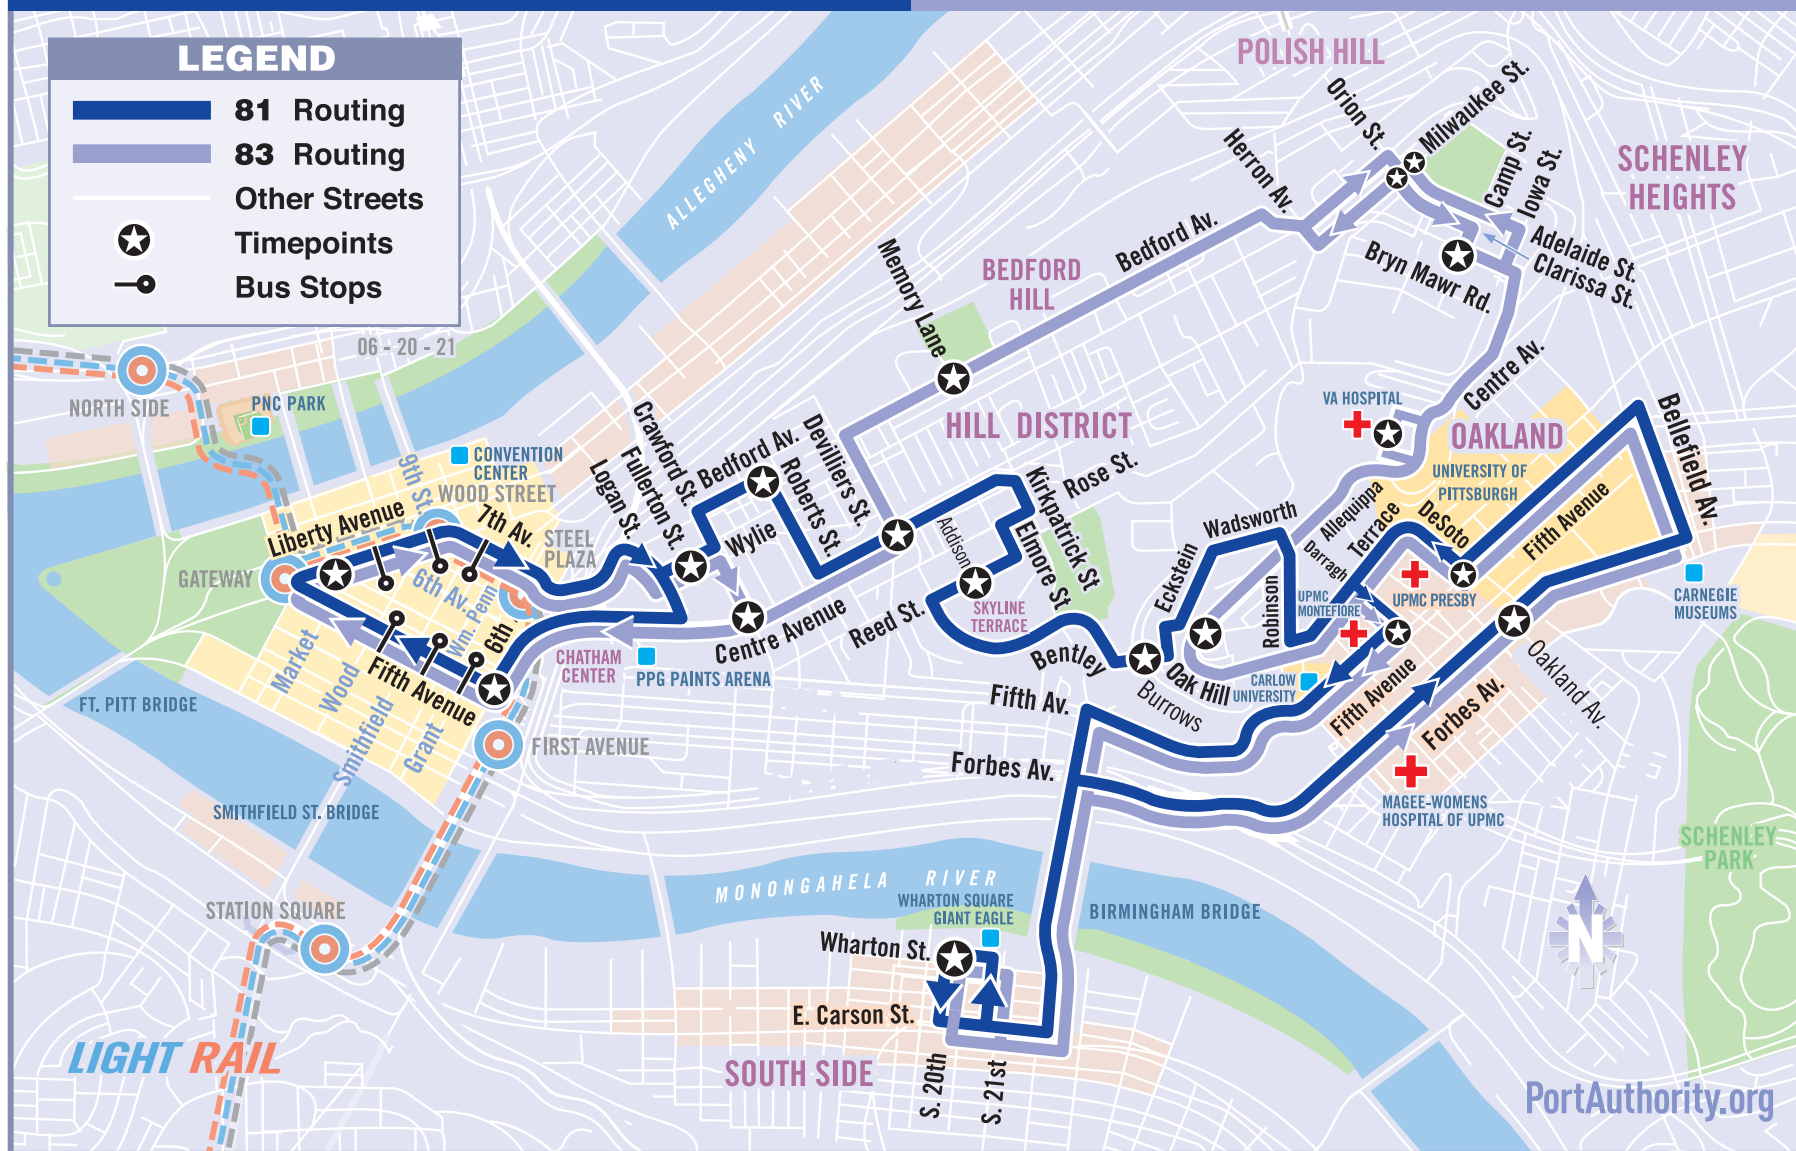

81 Oak Hill

83 Bedford Hill

AIRPORT SERVICE

Let Port Authority take you to Pittsburgh International Airport.

28X AIRPORT FLYER operates seven days a week from approximately 3:25 a.m. to 12 Midnight and departs every 30 minutes from Oakland, Downtown and most West Busway stations.

Valid from time of first tap through end Port Authority service that day.

BUS STOPS

Routes 81 and 83 Downtown Stops

Sixth Avenue	near Fifth Avenue
Fifth Avenue	near Grant Street at Smithfield Street near Wood Street
Liberty Avenue	at Market Street at Sixth Avenue opposite 9th Street
Seventh Avenue	at William Penn Place