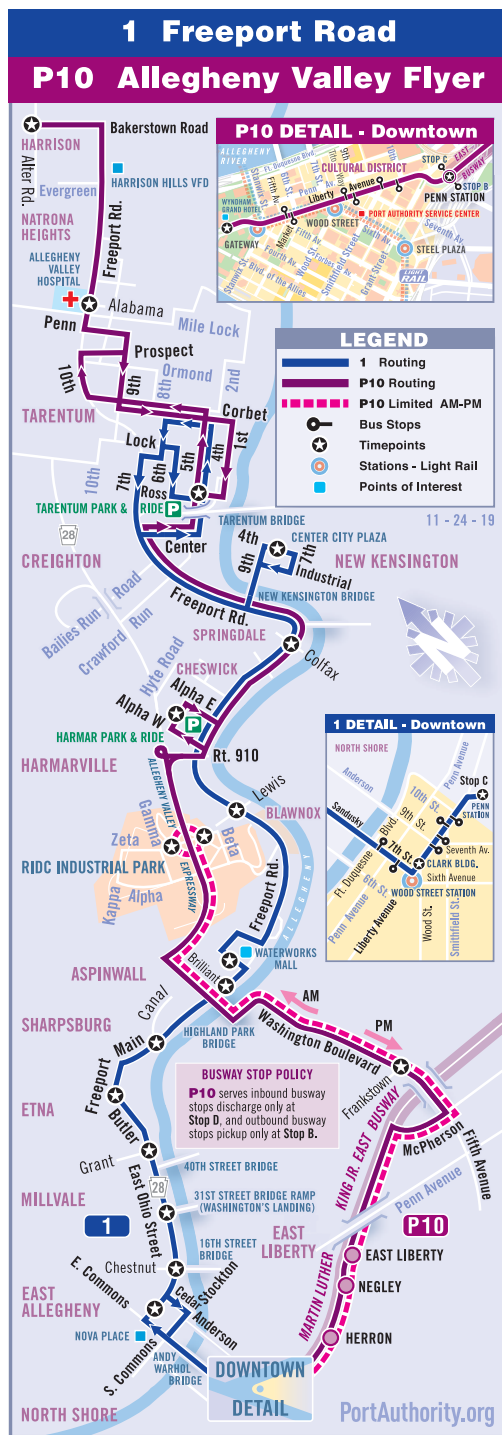

P10 ALLEGHENY VALLEY FLYER

MONDAY THROUGH FRIDAY SERVICE