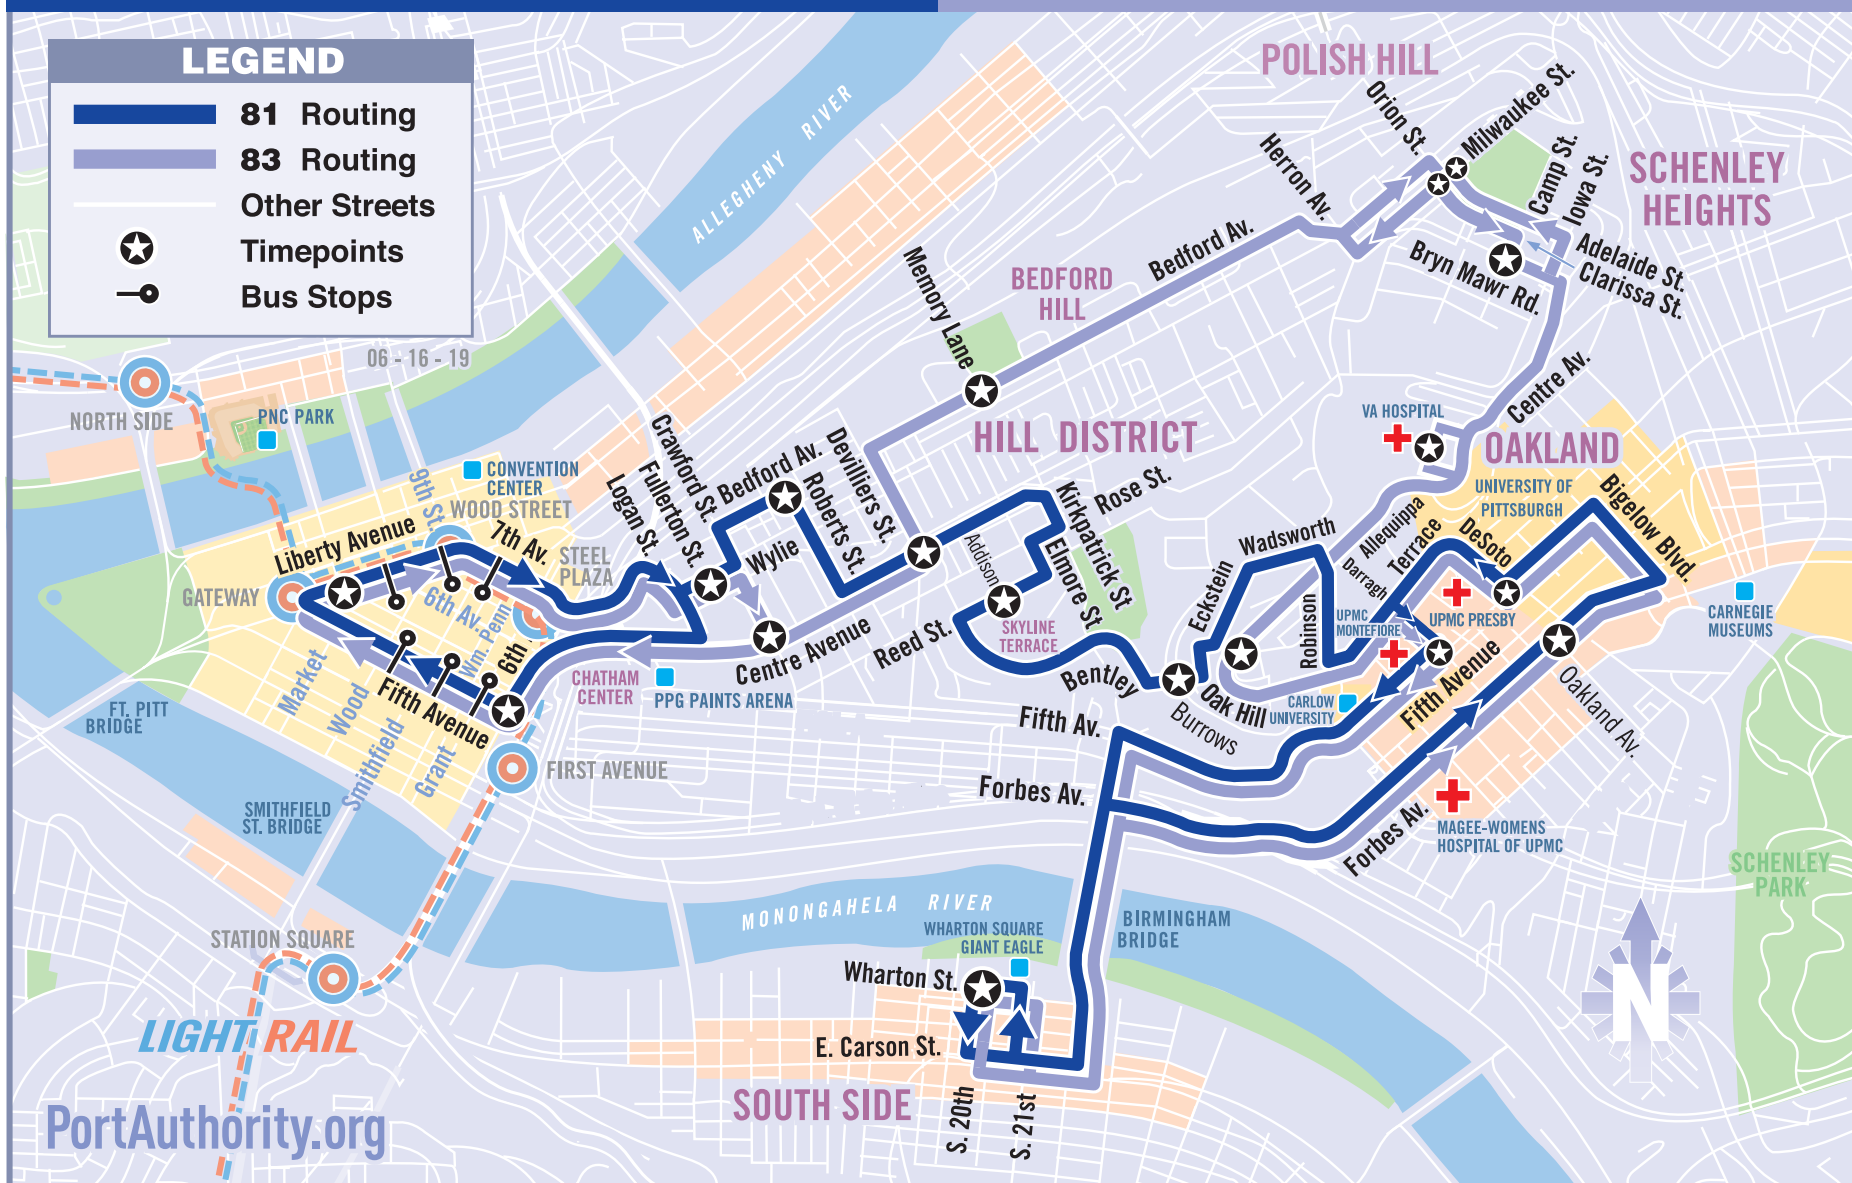

81 Oak Hill

83 Bedford Hill

BUS STOPS

Routes 81 and 83 Downtown Stops

Sixth Avenue	near Fifth Avenue
Fifth Avenue	near Grant Street at Smithfield Street near Wood Street
Liberty Avenue	at Market Street at Sixth Avenue opposite 9th Street
Seventh Avenue	at William Penn Place

ANNOUNCEMENTS

June 16, 2019 Service Changes:

Route 81: All service will operate inbound and outbound via the new Wylie Avenue and Logan Streets in the Lower Hill.

Route 83: All outbound service will operate outbound via the new Wylie Avenue and Logan Streets in the Lower Hill.

See schedule for details.

SERVICE NOTES

Route 81 and 83 Sunday service operates on New Years Day, Memorial Day, Independence Day, Labor Day, Thanksgiving and Christmas.

AIRPORT SERVICE

Let Port Authority take you to Pittsburgh International Airport.

28X AIRPORT FLYER operates seven days a week from approximately 3:25 a.m. to 12 Midnight and departs every 30 minutes from Oakland, Downtown and most West Busway stations.

Call 412.442.2000 or pick up a 28X timetable for complete schedule information.

Flexible

for when you need it.

Stored Cash Value doesn't expire like an annual, monthly or weekly pass.

Fare Information

One Zone. One Fare.

Base fare is $2.50 with a ConnectCard. Cash riders pay $2.75 per ride.

Transfer for $1.00 with a ConnectCard.

$1 in stored cash value is automatically deducted from your balance within 3 hours of your last tap. Cash customers pay a full fare to transfer.

Pay as you enter.

Board through the front door of the bus and pay as you enter. Every time, everywhere. This means there is no free fare zone for bus riders. You can still ride the T for free anytime from First Avenue Station to Allegheny Station.

Special Fares

Children [6-11] pay half the full ConnectCard fare with a Kid's ConnectCard.

Children 5 and under ride free when accompanied by a fare-paying adult.

Persons with Disabilities pay half the full ConnectCard fare with a Port Authority Reduced Fare ConnectCard. Cash half fare is $1.35.

Senior Citizens ride free when displaying a Medicare ID or state-issued senior citizen transit pass.

Pass Prices

Annual Pass	$1,072.50
Monthly Pass	$97.50
Weekly Pass	$25.00
Day Pass	$7.00 per day.

Valid from time of first tap through end Port Authority service that day.