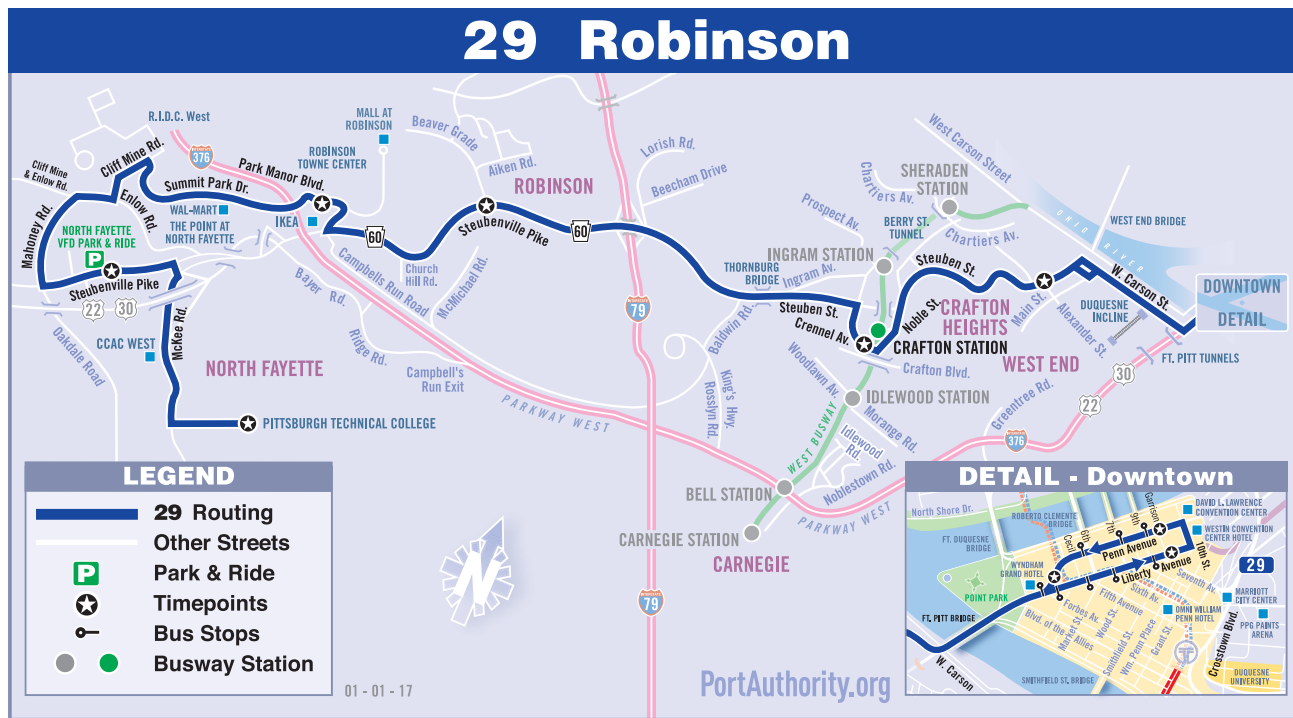

SATURDAY SERVICE

To Downtown Pittsburgh					To Crafton-Ingram Shopping Center						
Crafton-Ingram Shopping Center at Rite Aid	Fairywood W Prospect Ave at Broadhead-Fording Rd	Windgap at Charliers Ave	Sheraden Ladoga St at Middletown Rd	West End at Alexander St	Downtown Stanwix St at Gateway #2	Downtown Stanwix St at Gateway #2	West End opp. Sanctus St	Sheraden Middletown Rd at Ladoga St	Windgap at Windgap Ave	Fairywood Broadhead-Fording Rd opp. W Prospect Ave	Crafton-Ingram Shopping Center at Rite Aid
6:15	6:23	6:26	6:31	6:39	6:45	6:45	6:51	6:58	7:02	7:05	7:13
7:15	7:23	7:26	7:31	7:39	7:45	7:45	7:51	7:58	8:02	8:05	8:13
8:15	8:23	8:26	8:31	8:39	8:45	8:45	8:51	8:58	9:02	9:05	9:13
9:15	9:23	9:26	9:31	9:39	9:45	9:45	9:51	9:58	10:02	10:05	10:13
10:15	10:23	10:26	10:31	10:39	10:45	10:45	10:51	10:58	11:0		

29 ROBINSON

SERVICE NOTES

Routes 26 and 27 Sunday service operates on New Year's Day, Memorial Day, Independence Day, Labor Day, Thanksgiving and Christmas.

Route 29 does not operate on Saturdays, Sundays, New Year's Day, Memorial Day, Independence Day, Labor Day, Thanksgiving or Christmas.

AIRPORT SERVICE

Let Port Authority take you to Pittsburgh International Airport. 28X AIRPORT FLYER operates seven days a week from approximately 3:25 a.m. to 12 Midnight and departs every 30 minutes from Oakland, Downtown and most West Busway stations.