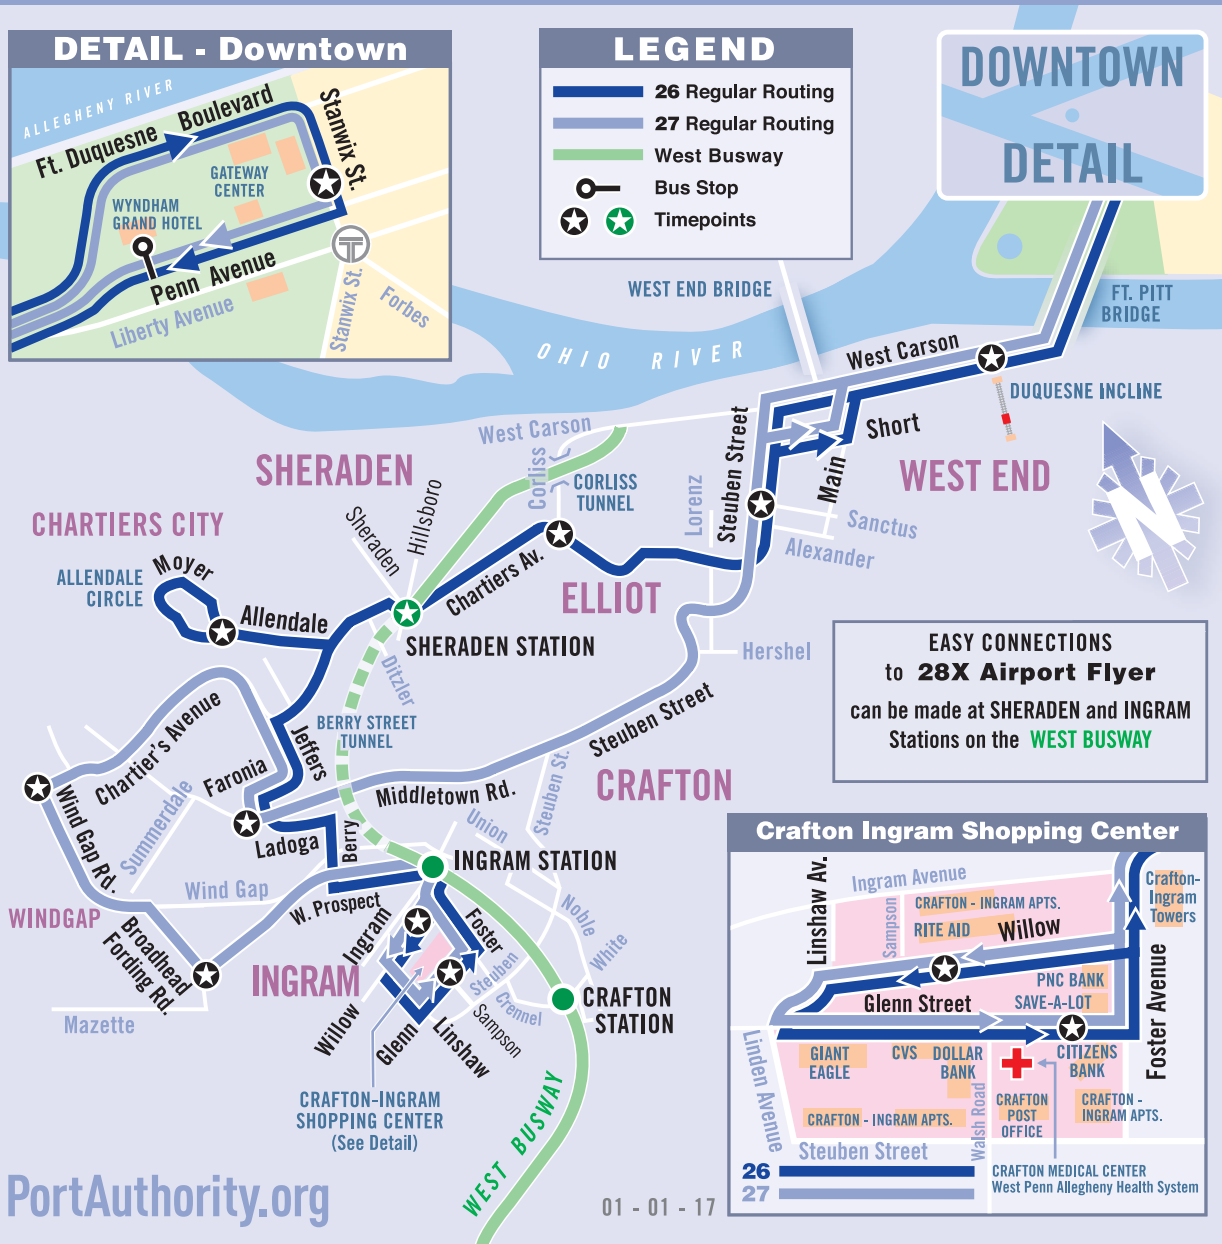

26 Chartiers 27 Fairywood

CUSTOMER SERVICE

412.442.2000

MONDAY THROUGH FRIDAY 6:00 AM - 7:00 PM
WEEKENDS AND HOLIDAYS 8:00 AM - 4:30 PM

SCHEDULE INFORMATION | SUGGESTIONS | COMPLIMENTS
LOST & FOUND | COMPLAINTS

TTY (HEARING AND SPEECH-IMPAIRED) 412.231.7007

ACCESS PARATRANSIT INFORMATION 412.562.5353

MONDAY THROUGH FRIDAY 8:00 AM - 5:00 PM

PARTS OF THIS SCHEDULE ARE AVAILABLE IN LARGE PRINT OR BRAILLE

Section 601 of Title VI of the Civil Rights Act of 1964 states the following: "No person in the United States shall, on the grounds of race, color, or national origin, be excluded from participation in, be denied the benefits of, or be subjected to discrimination under any program or activity receiving Federal financial assistance."

VISIT PORT AUTHORITY'S WEBSITE AT PortAuthority.org

EFFECTIVE 6/16/19

26/27/19

26 Chartiers

Downtown • West End • Elliott • Sheraden
Sheraden Park • Ingram • Crafton

27 Fairywood

Downtown • West End • Elliott • Crafton Heights
Chartiers City • Windgap • Fairywood • Ingram
Crafton

29 Robinson

Downtown • West End • Elliott • Crafton Heights
Ingram • Crafton • Robinson • North Fayette
Pittsburgh Technical College

PortAuthority.org

twitter.com/pgtransit

412.442.2000