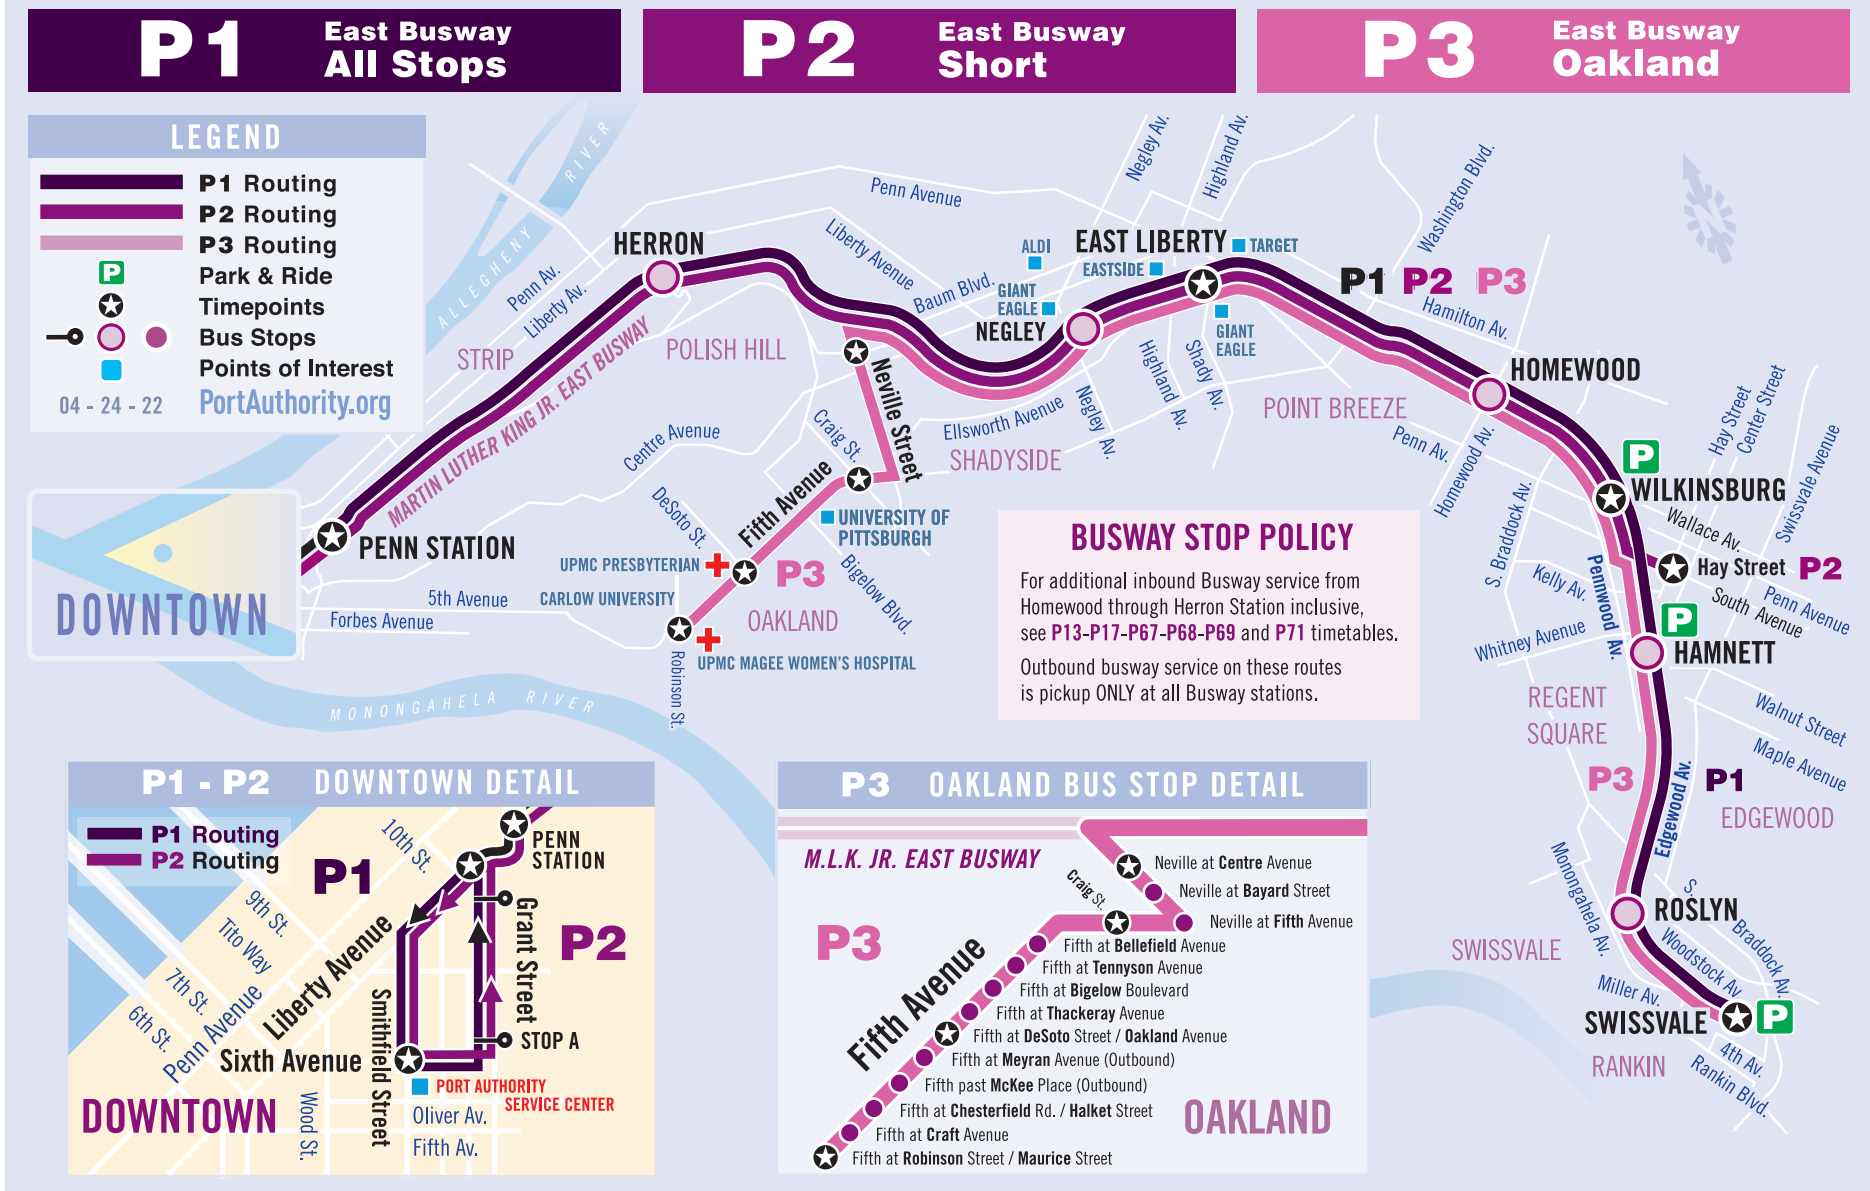

Fare Information

Beginning January 1, 2022, your fare will get you farther. Instead of $2.75 per trip with a ConnectCard, transfers have been eliminated and your fare will include FREE transfers for up to three hours.

- Single trip cash fare $2.75
- **NEW: 3-Hour Pass** $2.75
- 1-Day Pass $7
- 7-Day Pass $25
- 7-Day Reduced Fare Pass $12.50
- 31-Day Pass $97.50
- 31-Day Reduced Fare Pass $48.75
- 1-Year Pass $1,072.50

All passes – with the exception of the 3-hour pass and 1-day pass – will remain active from first use until the end of the service day they are set to expire.

LIGHT RAIL FREE FARE ZONE
Ride for FREE anytime from First Avenue Station to Allegheny Station.

SPECIAL FARES
Children ages 6-11 pay half the full ConnectCard fare with a Kid's ConnectCard. Cash half fare is $1.35.

Children 5 and under ride FREE when accompanied by a fare-paying adult.

Individuals with disabilities pay half the full ConnectCard fare with a Port Authority Reduced Fare ConnectCard. Cash half fare is $1.35.

Seniors ride FREE with a Port Authority Senior Citizen ConnectCard or when displaying a state-issued senior citizen transit pass.

For Reduced Fare, Senior ConnectCard or Kid's ConnectCard eligibility, please visit: www.PortAuthority.org/discounts or call Port Authority Customer Service at 412.442.2000.

Martin Luther King Jr. East Busway Service

EFFECTIVE 4/24/22

P1/P2/P3

Translation?

¿Traducción? 需要翻譯?
ترجمة Traduzione? अनुवाद

Customer Service 412.442.2000

CUSTOMER SERVICE

412.442.2000

MONDAY THROUGH FRIDAY 6:00 AM - 7:00 PM
WEEKENDS AND HOLIDAYS 8:00 AM - 4:30 PM

SCHEDULE INFORMATION | SUGGESTIONS | COMPLIMENTS
LOST & FOUND | COMPLAINTS

TTY (HEARING AND SPEECH-IMPAIRED) 412.231.7007
ACCESS PARATRANSIT INFORMATION 412.562.5353

MONDAY THROUGH FRIDAY 8:00 AM - 5:00 PM

PARTS OF THIS SCHEDULE ARE AVAILABLE IN LARGE PRINT OR BRAILLE

Section 601 of Title VI of the Civil Rights Act of 1964 states the following: "No person in the United States shall, on the grounds of race, color, or national origin, be excluded from participation in, be denied the benefits of, or be subjected to discrimination under any program or activity receiving Federal financial assistance."

VISIT PORT AUTHORITY'S WEBSITE AT PortAuthority.org

P1 East Busway - All Stops

Via East Busway Downtown • Polish Hill
Shadyside • East Liberty • Homewood
Wilkinsburg • Swissvale

P2 East Busway Short

Via East Busway Downtown • Polish Hill
Shadyside • East Liberty • Homewood
Wilkinsburg

P3 East Busway - Oakland

Via East Busway Oakland • Shadyside
East Liberty • Homewood • Wilkinsburg • Swissvale