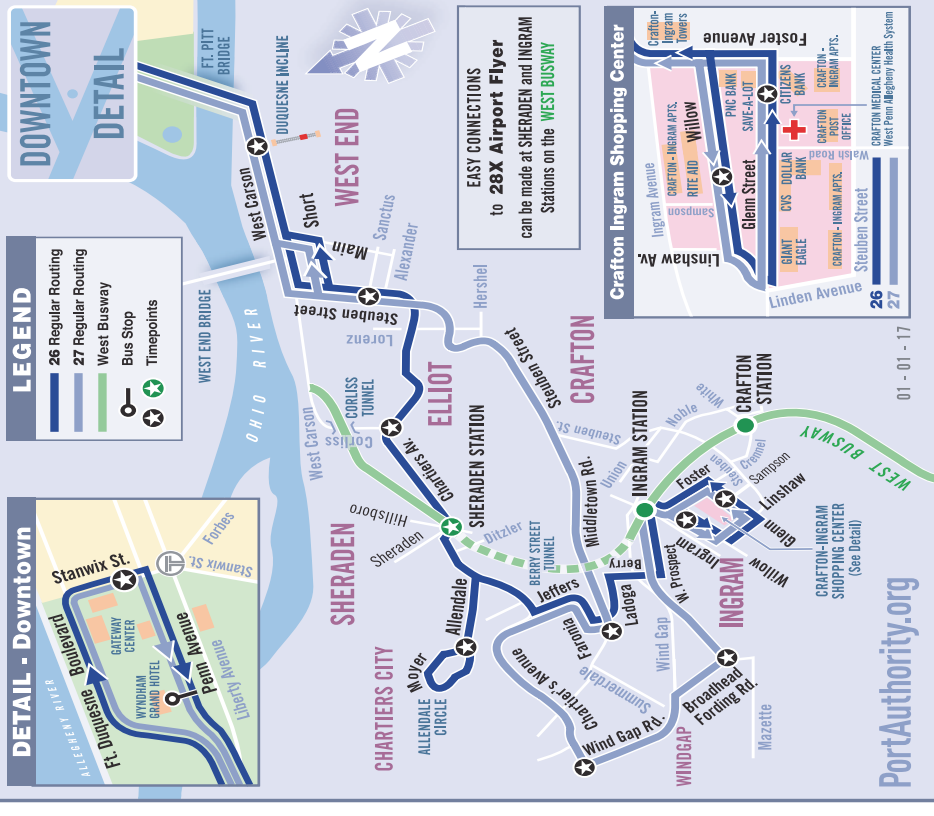

SATURDAY SERVICE

To Downtown Pittsburgh		To Crafton-Ingram Shopping Center	
Chartiers City	Sheraden	West End	Downtown
6:15	6:23	6:31	6:39
7:15	7:23	7:31	7:39
8:15	8:23	8:31	8:39
9:15	9:23	9:31	9:39
10:15	10:23	10:31	10:39
11:13	11:22	11:25	11:30
12:13	12:22	12:25	12:30
1:13	1:22	1:25	1:30
2:13	2:22	2:25	2:30
3:13	3:22	3:25	3:30
4:13	4:22	4:25	4:30
5:13	5:23	5:25	5:30
6:15	6:23	6:26	6:31
7:15	7:23	7:26	7:31
8:25	8:33	8:36	8:41
9:35	9:43	9:46	9:51
10:45	10:53	10:56	11:01

SUNDAY AND HOLIDAY SERVICE

To Downtown Pittsburgh		To Crafton-Ingram Shopping Center	
Chartiers City	Sheraden	West End	Downtown
6:39	6:47	6:50	7:02
7:46	7:54	7:57	8:09
8:46	8:54	8:57	9:09
9:46	9:54	9:57	10:09
10:46	10:54	10:57	11:09
11:46	11:54	11:57	12:09
12:46	12:54	12:57	1:01
1:46	1:54	1:57	2:01
2:46	2:54	2:57	3:01
3:45	3:53	3:56	4:01
4:45	4:53	4:56	5:01
5:45	5:53	5:56	6:01
6:45	6:53	6:56	7:01
7:45	7:53	7:56	8:01
8:55	9:03	9:06	9:11
10:05	10:13	10:16	10:21

26 Charters 27 Fairywood

FARE INFORMATION

Beginning January 1, 2022, your fare will get you farther. Instead of $2.75 per trip with a ConnectCard, transfers have been eliminated and your fare will include FREE transfers for up to three hours.

Single trip cash fare	$2.75
NEW: 3-Hour Pass	$2.75
1-Day Pass	$7.00
7-Day Pass	$25.00
7-Day Reduced Fare Pass	$12.50
31-Day Pass	$97.50
31-Day Reduced Fare Pass	$46.75
1-Year Pass	$1,072.50

All passes - with the exception of the 3-hour pass and 1-day pass - will remain active from first use until the end of the service day they are set to expire.

LIGHT RAIL FREE FARE ZONE
Ride for FREE anytime from First Avenue Station to Allegheny Station.

SPECIAL FARES

Children ages 6-11 pay half the full ConnectCard fare with a Kid's ConnectCard. Cash half fare is $1.35.

Children 5 and under ride FREE when accompanied by a fare-paying adult.

Individuals with disabilities pay half the full ConnectCard fare with a Port Authority Reduced Fare ConnectCard. Cash half fare is $1.35.

Seniors ride FREE with a Port Authority Senior Citizen ConnectCard or when displaying a state-issued senior citizen transit pass.

For Reduced Fare, Senior ConnectCard or Kid's ConnectCard eligibility, please visit: www.PortAuthority.org/discards or call Port Authority Customer Service at 412.442.2000.

Translation?
¿Traducción? 需要翻譯?
ترجمة

To request a copy of this brochure in an accessible format, please contact Customer Service at 412.442.2000 or 412.231.7007 (for TTY).