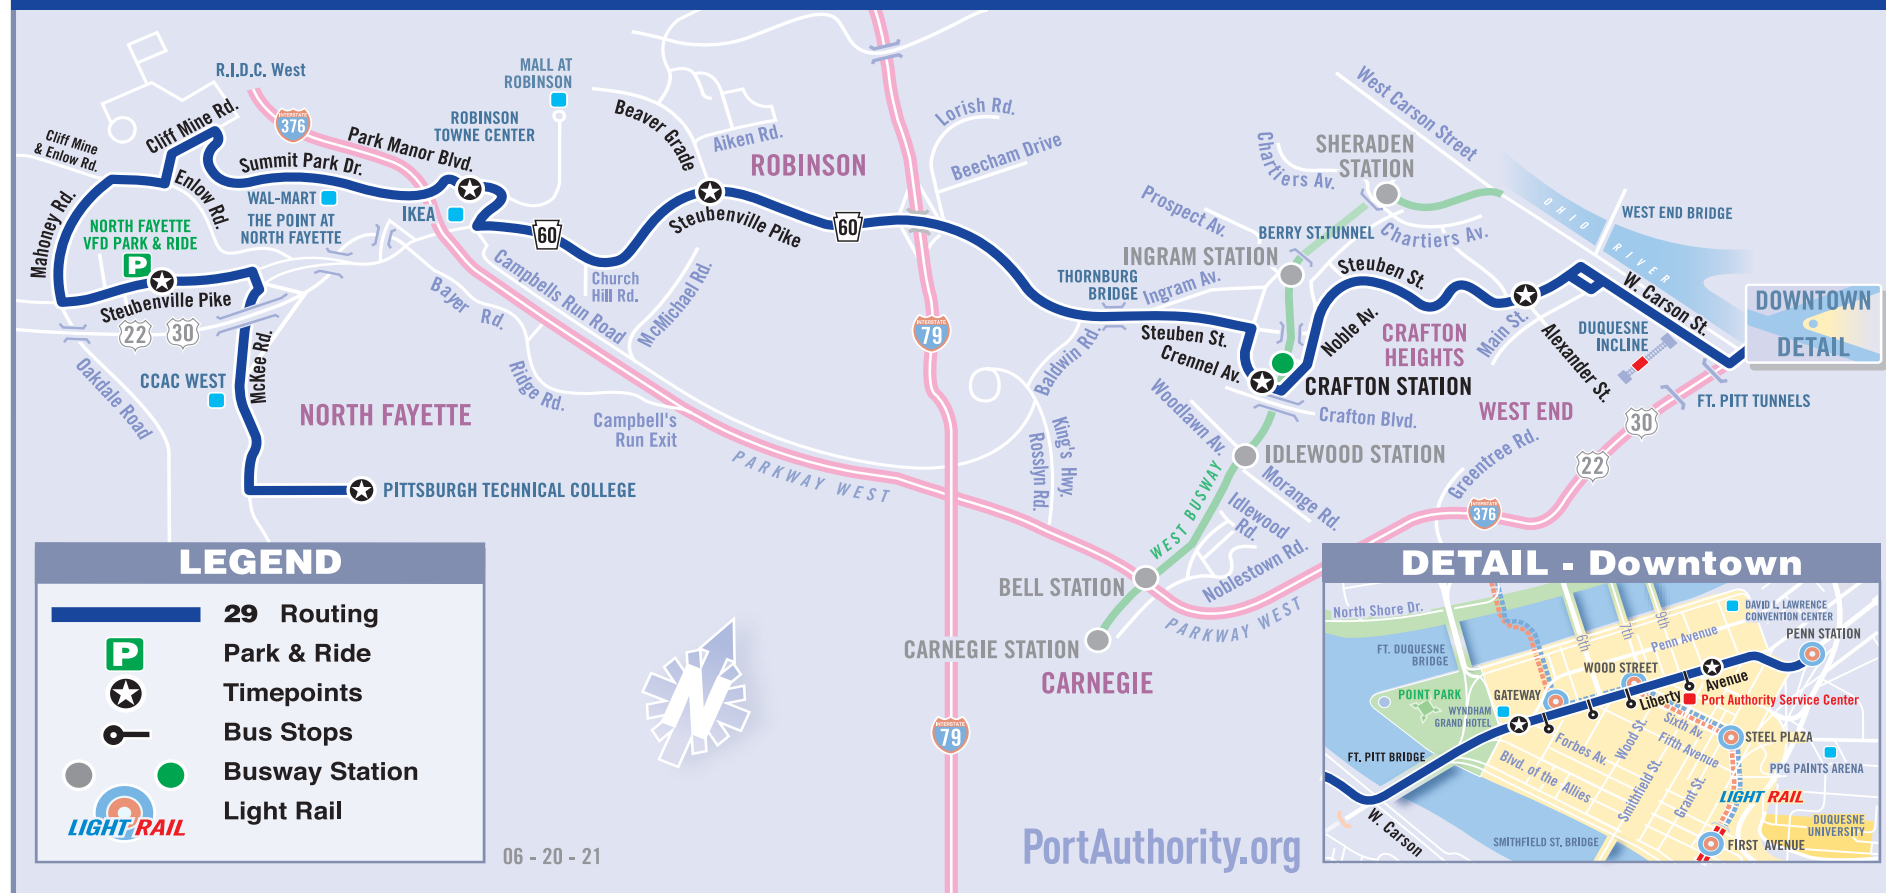

29 Robinson

AIRPORT SERVICE

Let Port Authority take you to Pittsburgh International Airport. 28X AIRPORT FLYER operates seven days a week from approximately 3:25 a.m. to 12 Midnight and departs every 30 minutes from Oakland, Downtown and most West Busway stations.