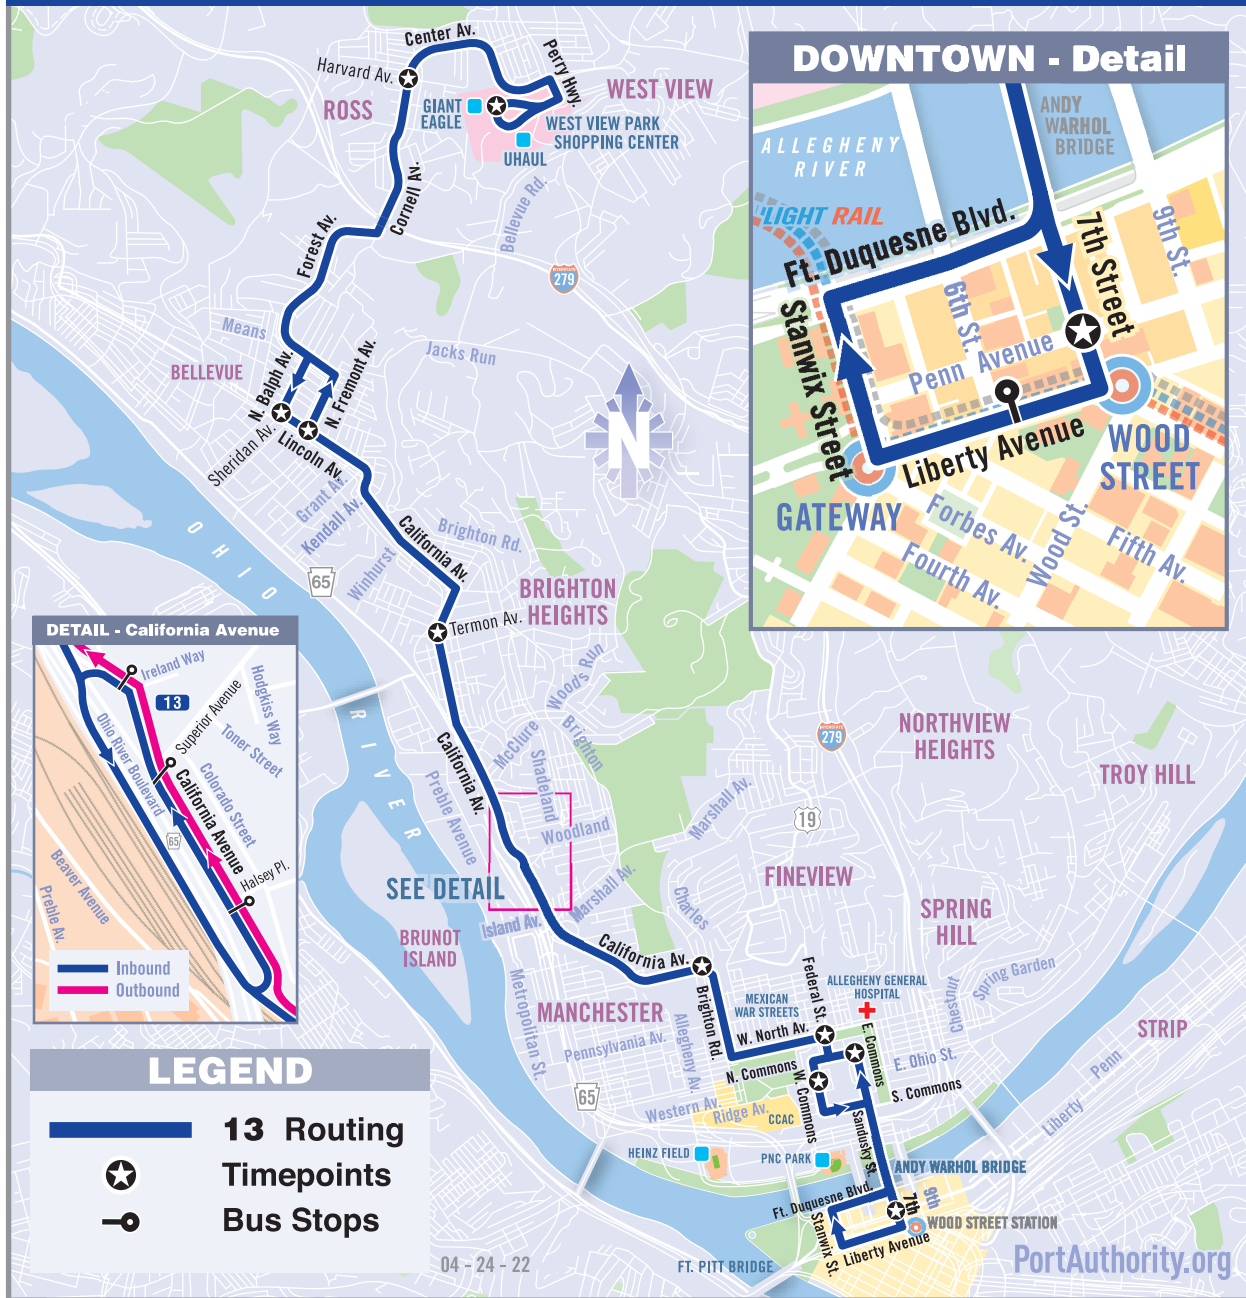

13 Bellevue

BUS STOPS

Route 13 Downtown Stops

7th Street	at Penn Avenue
Liberty Avenue	at 6th Street
Stanwix Street	past Penn Avenue

ANNOUNCEMENTS

APRIL 24, 2022 Service Changes:

Route 13: Weekday schedules have been revised. See schedule for details.

SERVICE NOTES

Route 13 Sunday service operates on New Years Day, Memorial Day, Independence Day, Labor Day, Thanksgiving and Christmas.

AIRPORT SERVICE

Let Port Authority take you to Pittsburgh International Airport. 28X AIRPORT FLYER operates seven days a week from approximately 3:25 a.m. to 12 Midnight and departs every 30 minutes from Oakland, Downtown and most West Busway stations.

Call 412.442.2000 or pick up a 28X timetable for complete schedule information.

FARE INFORMATION

Beginning **January 1, 2022**, your fare will get you farther. Instead of $2.75 per trip with a ConnectCard, transfers have been eliminated and your fare will include **FREE** transfers for up to three hours.

Single trip cash fare	$2.75
NEW: 3-Hour Pass	$2.75
1-Day Pass	$7.00
7-Day Pass	$25.00
7-Day Reduced Fare Pass	$12.50
31-Day Pass	$97.50
31-Day Reduced Fare Pass	$48.75
1-Year Pass	$1,072.50

All passes – with the exception of the 3-hour pass and 1-day pass – will remain active from first use until the end of the service day they are set to expire.

LIGHT RAIL FREE FARE ZONE

Ride for **FREE** anytime from First Avenue Station to Allegheny Station.

SPECIAL FARES

Children ages 6-11 pay half the full ConnectCard fare with a Kid's ConnectCard. Cash half fare is **$1.35**.

Children 5 and under ride **FREE** when accompanied by a fare-paying adult.

Individuals with disabilities pay half the full ConnectCard fare with a Port Authority Reduced Fare ConnectCard. Cash half fare is **$1.35**.

Seniors ride **FREE** with a Port Authority Senior Citizen ConnectCard or when displaying a state-issued senior citizen transit pass.

For Reduced Fare, Senior ConnectCard or Kid's ConnectCard eligibility, please visit: www.PortAuthority.org/discounts or call Port Authority **Customer Service** at **412.442.2000**.

Translation?
¿Traducción? 需要翻譯?
ترجمة Traduzione? अनुवाद

Customer Service 412.442.2000

CONNECT WITH PORT AUTHORITY

Web	portauthority.org
Customer Service	412.442.2000 Weekdays 6 a.m. to 7 p.m. Weekends and Holidays 8 a.m. to 4:30 p.m.
ACCESS Paratransit	412.562.5353
Twitter	@pghtransit @pghtransicare @pghtransitalert
Instagram	@pghtransit
TrueTime-to-Text	Text PAAC (space) your stop number to 41411 for real-time bus info

DISCRIMINATION POLICY: Section 601 of Title VI of the Civil Rights Act of 1964 states the following: No person in the United States shall, on the grounds of race, color, or national origin, be excluded from participation under any program or activity receiving Federal financial assistance.

EFFECTIVE 4/24/22

13

13 Bellevue

Downtown • North Shore • Allegheny Center
Mexican War Streets • Calbride Place
Marshall-Shadeland • Brighton Heights
Bellevue • Ross • West View

PortAuthority.org

twitter.com/pghtransit