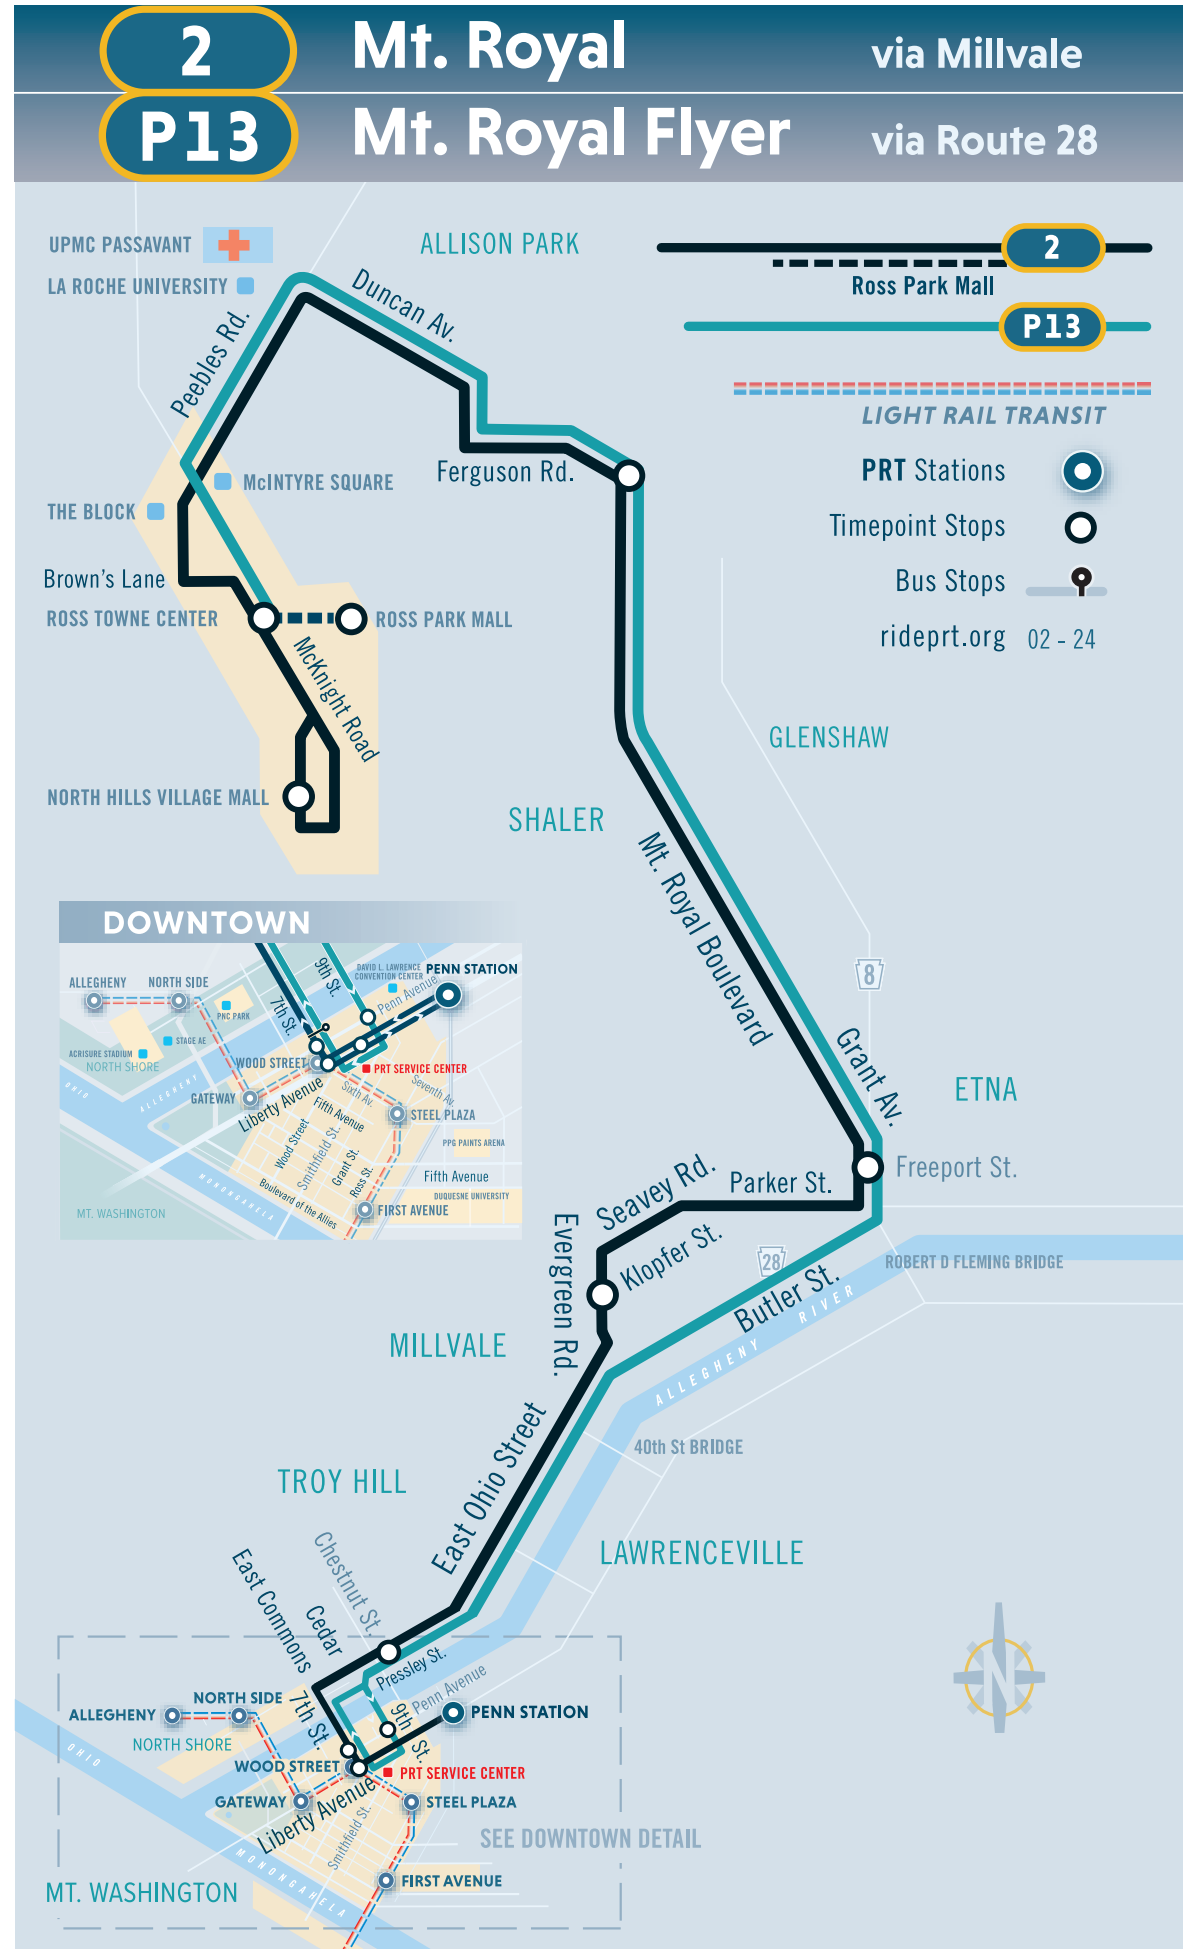

BUS STOPS

Routes 2, 4 & P13 Downtown Stops

- East Busway** at Penn Station C (Route 2 only)
- 9th Street** at Penn Avenue
- Liberty Avenue** at 7th Street (Clark Bldg)
- 7th Street** at Fort Duquesne Blvd at Penn Avenue

Light type indicates AM times. **Bold type indicates PM times**

4 Troy Hill

4 TROY HILL

MONDAY THROUGH FRIDAY SERVICE

To Downtown Pittsburgh					To Troy Hill - Reserve				
Ross Perry Hwy opp West View Ave	Reserve Mt. Troy Rd at Geyer Rd	Troy Hill Troy Hill Loop	East Deutschtown Ohio St E at Chestnut St	Downtown 9th St at Penn Ave	Downtown 9th St at Penn Ave	East Deutschtown Troy Hill Rd past Chestnut St	Troy Hill Troy Hill Loop	Reserve Mt. Troy Rd at Geyer Rd	Ross Perry Hwy at West View Ave
5:15	5:20	5:32	5:39	5:45	5:45	5:55	6:02	6:11	6:16
5:58	6:04	6:17	6:24	6:30	6:30	6:41	6:48	6:58	7:03
6:43	6:48	7:01	7:09	7:15	7:15	7:26	7:33	7:42	7:48
7:28	7:33	7:46	7:54	8:00	8:00	8:11	8:17	8:26	8:32
8:13	8:18	8:31	8:39	8:45	8:45	8:56	9:02	9:11	9:17
9:00	9:05	9:16	9:23	9:30	9:30	9:41	9:47	9:56	10:02
9:45	9:50	10:01	10:08	10:15	10:15	10:26	10:33	10:42	10:49
10:30	10:35	10:46	10:53	11:00	11:00	11:11	11:18	11:27	11:34
11:15	11:20	11:31	11:38	11:45	11:45	11:56	12:02	12:11	12:17
11:58	12:04	12:15	12:23	12:30	12:30	12:42	12:48	12:57	1:03
12:43	12:49	1:00	1:08	1:15	1:15	1:27	1:33	1:42	1:48
1:32	1:37	1:47	1:54	2:00	2:00	2:13	2:20	2:30	2:36
2:15	2:21	2:32	2:39	2:45	2:45	2:58	3:05	3:15	3:21
2:59	3:04	3:15	3:23	3:30	3:30	3:44	3:51	4:01	4:07
3:44	3:49	4:00	4:07	4:15	4:15	4:31	4:37	4:47	4:53
4:30	4:35	4:46	4:53	5:00	5:00	5:16	5:23	5:32	5:39
5:15	5:20	5:31	5:38	5:45	5:45	5:59	6:05	6:15	6:21
6:01	6:06	6:17	6:24	6:30	6:30	6:43	6:49	6:58	7:04
6:46	6:51	7:02	7:09	7:15	7:15	7:26	7:33	7:42	7:49
7:33	7:38	7:48	7:54	8:00	8:00	8:11	8:18	8:27	8:34
8:16	8:21	8:32	8:39	8:45	8:45	8:55	9:02	9:12	9:18
9:01	9:06	9:17	9:24	9:30	9:30	9:40	9:47	9:57	10:03