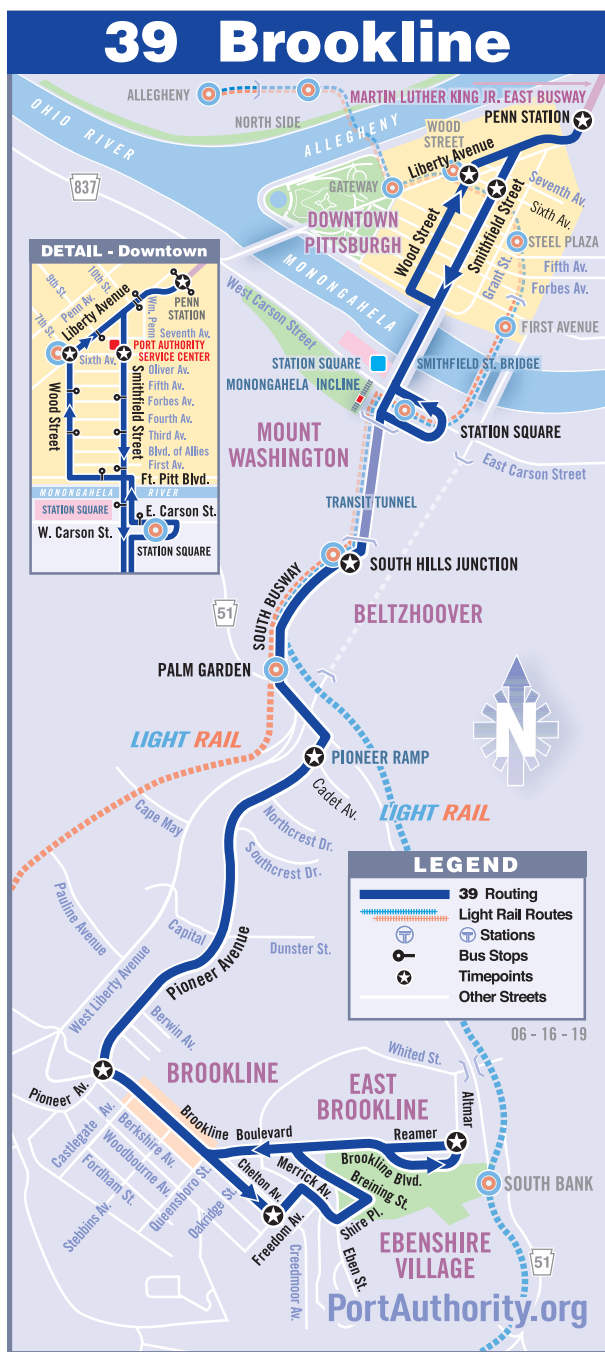

INCLINE FARES ONLY

FARES COLLECTED AT UPPER STATION. EXACT FARE REQUIRED.

	CONNECTIX 3-Hour Pass	CONNECTCARD Valid For 3 Hours Deducted From Stored Cash Value	CASH FARE One Way
FULL FARE	$2.75	$2.75	$2.75
REDUCED FARE Medicare ID Cards are no Longer Accepted	Not Available	$1.35*	$1.35
KIDS FARE Ages 6-11 Ages 5 & Under Ride FREE	$1.35**	$1.35***	$1.35
SENIORS Ages 65 or Over Senior Citizen Connectcard or State-issued Senior Citizen Transit Pass Required		FREE	

*Reduced Fare Connectcard Required
**Available at Incline Connectcard Vending Machine
***Kids Connect Card Required

The Monongahela Incline
Hours Monday through Saturday from 5:30 am to 12:45 am and on Sundays and holidays from 8:45 am to midnight.

Mobile ticketing is also available! For more information on how to purchase tickets and passes from the convenience of your smartphone, visit portauthority.org/gomobile.