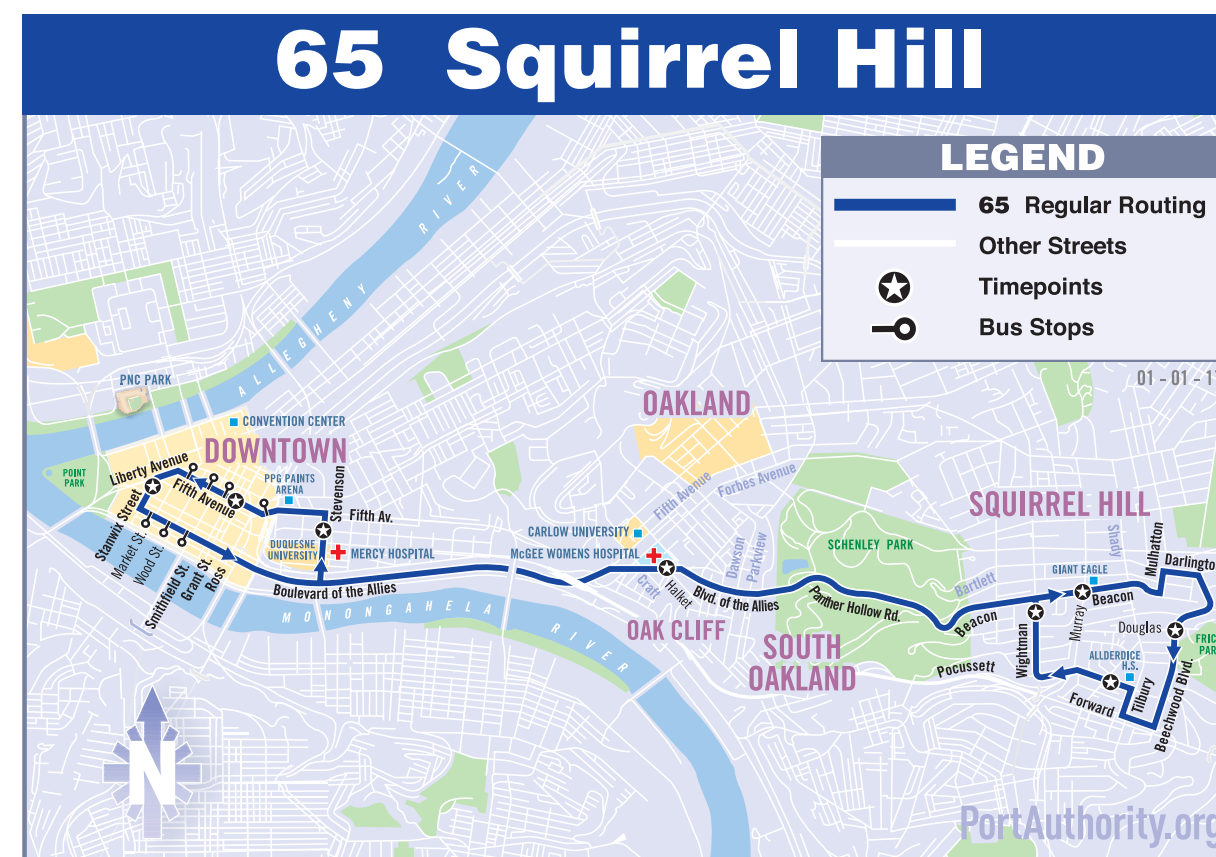

Call 412.442.2000 or pick up a 28X timetable for complete schedule information.

Fare Information

One Zone. One Fare.
Base fare is $2.50 with a ConnectCard. Cash riders pay $2.75 per ride.

Transfer for $1.00 with a ConnectCard.
$1 in stored cash value is automatically deducted from your balance within 3 hours of your last tap. Cash customers pay a full fare to transfer.

Pay as you enter.
Board through the front door of the bus and pay as you enter. Every time, everywhere. This means there is no free fare zone for bus riders. You can still ride the T for free anytime from First Avenue Station to Allegheny Station.

Special Fares
Children [6-11] pay half the full ConnectCard fare with a Kid's ConnectCard.

Children 5 and under ride free when accompanied by a fare-paying adult.

Persons with Disabilities pay half the full ConnectCard fare with a Port Authority Reduced Fare ConnectCard. Cash half fare is $1.35.

Senior Citizens ride free with a Port Authority Senior Citizen ConnectCard or when displaying a state-issued senior citizen transit pass.

Pass Prices	
Annual Pass	$1,072.50
Monthly Pass	$97.50
Weekly Pass	$25.00
Day Pass	$7.00 per day.

Valid from time of first tap through end Port Authority service that day.

Senior Citizens ride free
with a **Port Authority Senior Citizen ConnectCard** or when displaying a state-issued senior citizen transit pass.

CUSTOMER SERVICE
412.442.2000

MONDAY THROUGH FRIDAY 6:00 AM - 7:00 PM
WEEKENDS AND HOLIDAYS 8:00 AM - 4:30 PM
SCHEDULE INFORMATION | SUGGESTIONS | COMPLIMENTS
LOST & FOUND | COMPLAINTS

TTY (HEARING AND SPEECH-IMPAIRED) 412.231.7007
ACCESS PARATRANSIT INFORMATION 412.562.5353
MONDAY THROUGH FRIDAY 8:00 AM - 5:00 PM

PARTS OF THIS SCHEDULE ARE AVAILABLE IN LARGE PRINT OR BRAILLE

Section 601 of Title VI of the Civil Rights Act of 1964 states the following: "No person in the United States shall, on the grounds of race, color, or national origin, be excluded from participation in, be denied the benefits of, or be subjected to discrimination under any program or activity receiving Federal financial assistance."
VISIT PORT AUTHORITY'S WEBSITE AT **PortAuthority.org**

EFFECTIVE 6/20/21 61C/61D/65

61C McKeesport-Homestead

Downtown • Uptown • Soho • Oakland • Squirrel Hill
Greenfield • Homestead • Munhall • West Mifflin
Kennywood Park • Duquesne • McKeesport

61D Murray

Downtown • Uptown • Soho • Oakland • Squirrel Hill
Greenfield • The Waterfront

65 Squirrel Hill

Downtown • South Oakland • Squirrel Hill