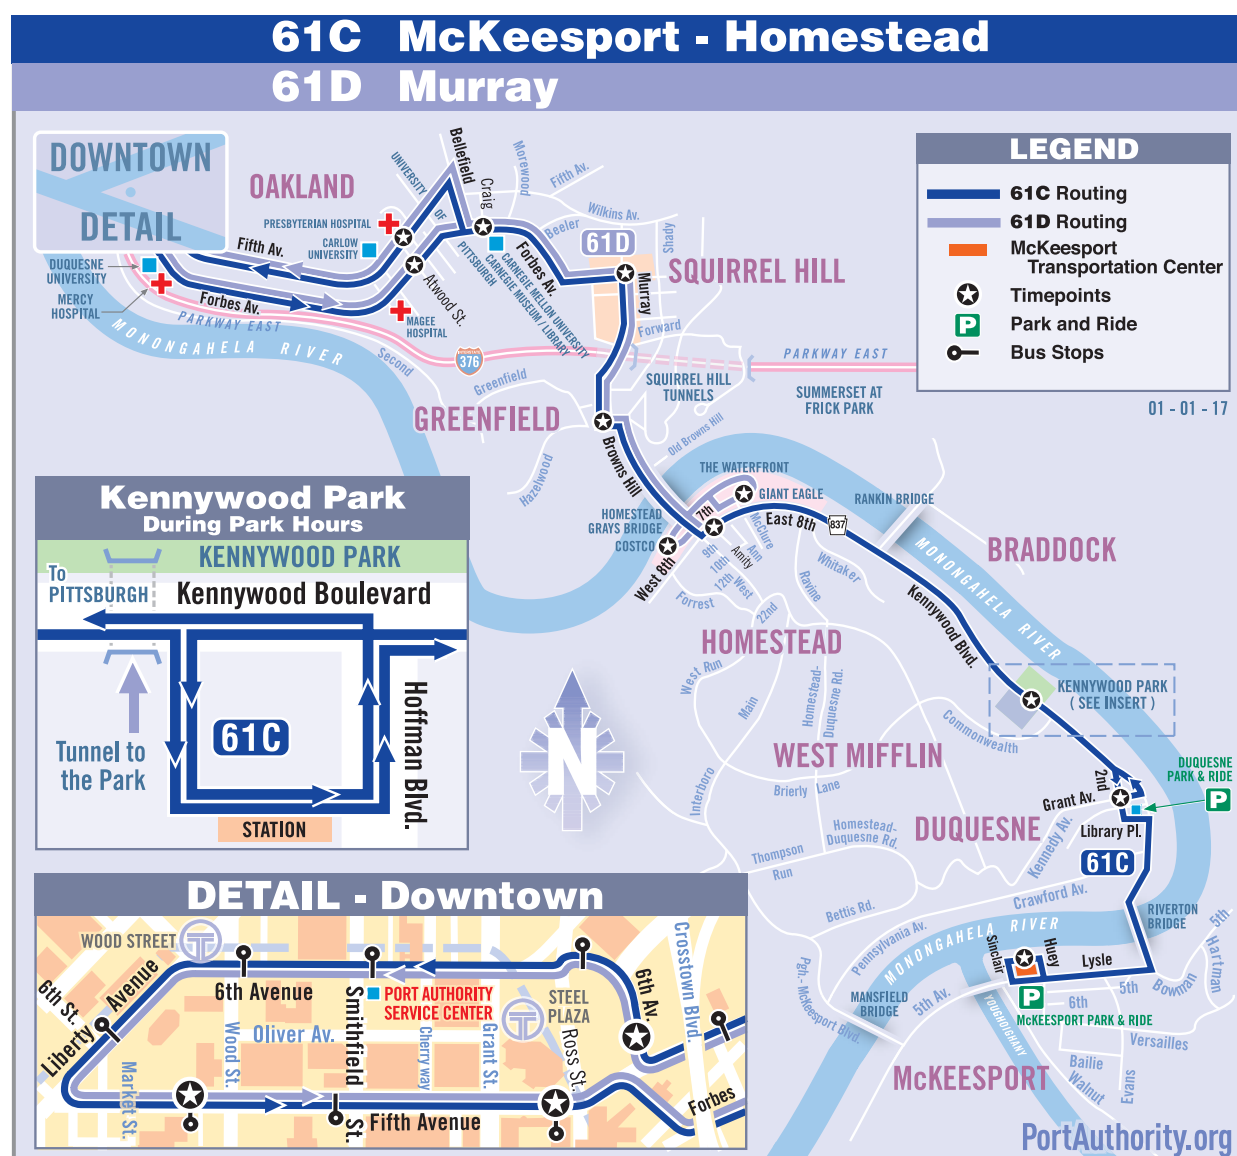

Call 412.442.2000 or pick up a 28X timetable for complete schedule information.

Fare Information

One Zone. One Fare.
Base fare is $2.50 with a ConnectCard. Cash riders pay $2.75 per ride.

Transfer for $1.00 with a ConnectCard.
$1 in stored cash value is automatically deducted from your balance within 3 hours of your last tap. Cash customers pay a full fare to transfer.

Pay as you enter.
Board through the front door of the bus and pay as you enter. Every time, everywhere. This means there is no free fare zone for bus riders. You can still ride the T for free anytime from First Avenue Station to Allegheny Station.

Special Fares
Children [6-11] pay half the full ConnectCard fare with a Kid's ConnectCard.

Children 5 and under ride free when accompanied by a fare-paying adult.

Persons with Disabilities pay half the full ConnectCard fare with a Port Authority Reduced Fare ConnectCard. Cash half fare is $1.35.

Senior Citizens ride free with a Port Authority Senior Citizen ConnectCard or when displaying a state-issued senior citizen transit pass.

Pass Prices	
Annual Pass	$1,072.50
Monthly Pass	$97.50
Weekly Pass	$25.00
Day Pass	$7.00 per day.

Valid from time of first tap through end Port Authority service that day.

Senior Citizens ride free
with a **Port Authority Senior Citizen ConnectCard** or when displaying a state-issued senior citizen transit pass.

CUSTOMER SERVICE
412.442.2000

MONDAY THROUGH FRIDAY 6:00 AM - 7:00 PM
WEEKENDS AND HOLIDAYS 8:00 AM - 4:30 PM
SCHEDULE INFORMATION | SUGGESTIONS | COMPLIMENTS
LOST & FOUND | COMPLAINTS

TTY (HEARING AND SPEECH-IMPAIRED) 412.231.7007
ACCESS PARATRANSIT INFORMATION 412.562.5353
MONDAY THROUGH FRIDAY 8:00 AM - 5:00 PM

PARTS OF THIS SCHEDULE ARE AVAILABLE IN LARGE PRINT OR BRAILLE

Section 601 of Title VI of the Civil Rights Act of 1964 states the following: "No person in the United States shall, on the grounds of race, color, or national origin, be excluded from participation in, be denied the benefits of, or be subjected to discrimination under any program or activity receiving Federal financial assistance."
VISIT PORT AUTHORITY'S WEBSITE AT **PortAuthority.org**

EFFECTIVE 6/20/21 61C/61D/65

61C McKeesport-Homestead

Downtown • Uptown • Soho • Oakland • Squirrel Hill
Greenfield • Homestead • Munhall • West Mifflin
Kennywood Park • Duquesne • McKeesport

61D Murray

Downtown • Uptown • Soho • Oakland • Squirrel Hill
Greenfield • The Waterfront

65 Squirrel Hill

Downtown • South Oakland • Squirrel Hill