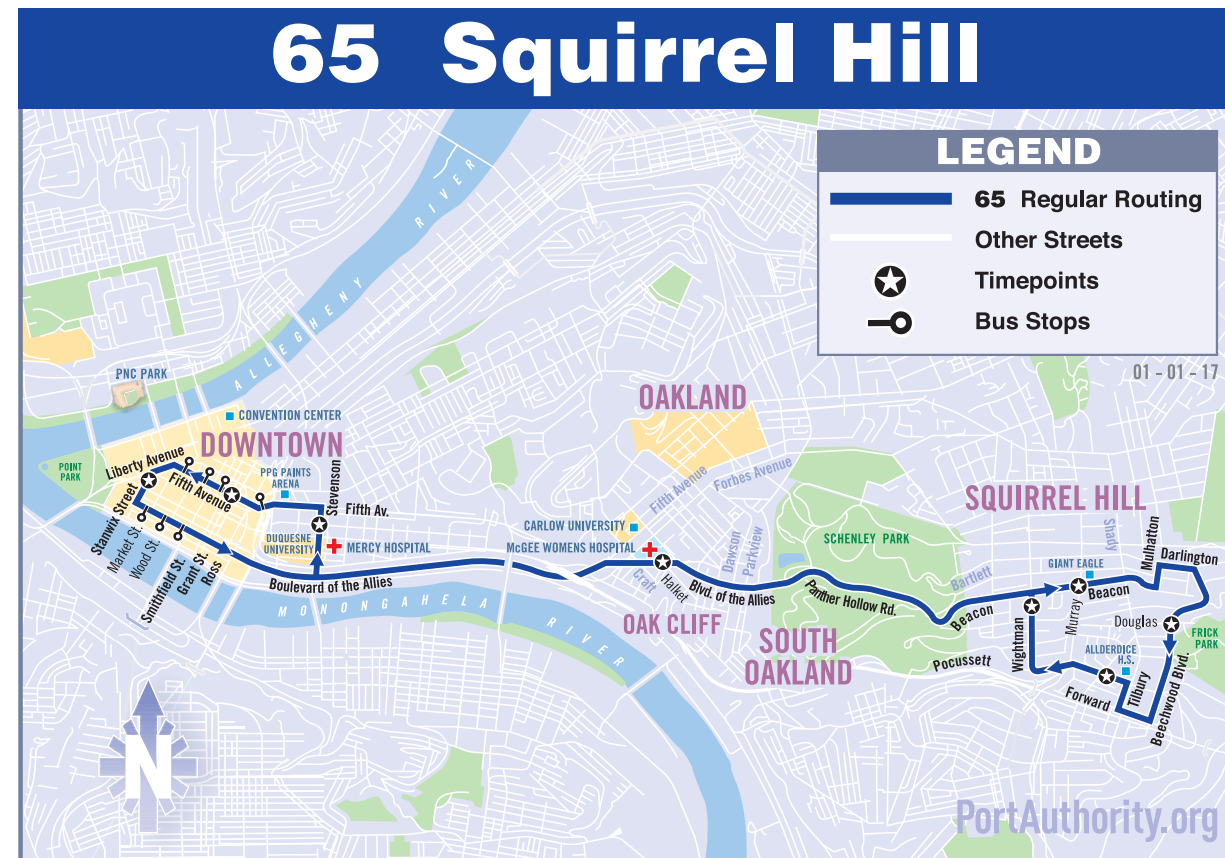

Call 412.442.2000 or pick up a 28X timetable for complete schedule information.

Fare Information

One Zone. One Fare.

Base fare is $2.50 with a ConnectCard. Cash riders pay $2.75 per ride.

Transfer for $1.00 with a ConnectCard.

$1 in stored cash value is automatically deducted from your balance within 3 hours of your last tap. Cash customers pay a full fare to transfer.

Pay as you enter.

Board through the front door of the bus and pay as you enter. Every time, everywhere. This means there is no free fare zone for bus riders. You can still ride the T for free anytime from First Avenue Station to Allegheny Station.

Special Fares

Children [6-11] pay half the full ConnectCard fare with a Kid's ConnectCard.

Children 5 and under ride free when accompanied by a fare-paying adult.

Persons with Disabilities pay half the full ConnectCard fare with a Port Authority Reduced Fare ConnectCard. Cash half fare is $1.35.

Senior Citizens ride free with a Port Authority Senior Citizen ConnectCard or when displaying a state-issued senior citizen transit pass.

Pass Prices

Annual Pass $1,072.50

Monthly Pass $97.50

Weekly Pass $25.00

Day Pass $7.00 per day.

Valid from time of first tap through end Port Authority service that day.

Senior Citizens
ride free
with a **Port Authority Senior Citizen ConnectCard**
or when displaying a state-issued senior citizen transit pass.

CUSTOMER SERVICE
412.442.2000

MONDAY THROUGH FRIDAY 6:00 AM - 7:00 PM
WEEKENDS AND HOLIDAYS 8:00 AM - 4:30 PM
SCHEDULE INFORMATION | SUGGESTIONS | COMPLIMENTS
LOST & FOUND | COMPLAINTS

TTY (HEARING AND SPEECH-IMPAIRED) 412.231.7007
ACCESS PARATRANSIT INFORMATION 412.562.5353
MONDAY THROUGH FRIDAY 8:00 AM - 5:00 PM

PARTS OF THIS SCHEDULE ARE AVAILABLE IN LARGE PRINT OR BRAILLE

Section 601 of Title VI of the Civil Rights Act of 1964 states the following: "No person in the United States shall, on the grounds of race, color, or national origin, be excluded from participation in, be denied the benefits of, or be subjected to discrimination under any program or activity receiving Federal financial assistance."
VISIT PORT AUTHORITY'S WEBSITE AT PortAuthority.org

FOLDER 61C-61D 06/20/2021

EFFECTIVE 6/20/21

61C/61D/65

61C McKeesport-Homestead

Downtown • Uptown • Soho • Oakland • Squirrel Hill
Greenfield • Homestead • Munhall • West Mifflin
Kennywood Park • Duquesne • McKeesport

61D Murray

Downtown • Uptown • Soho • Oakland • Squirrel Hill
Greenfield • The Waterfront

65 Squirrel Hill

Downtown • South Oakland • Squirrel Hill