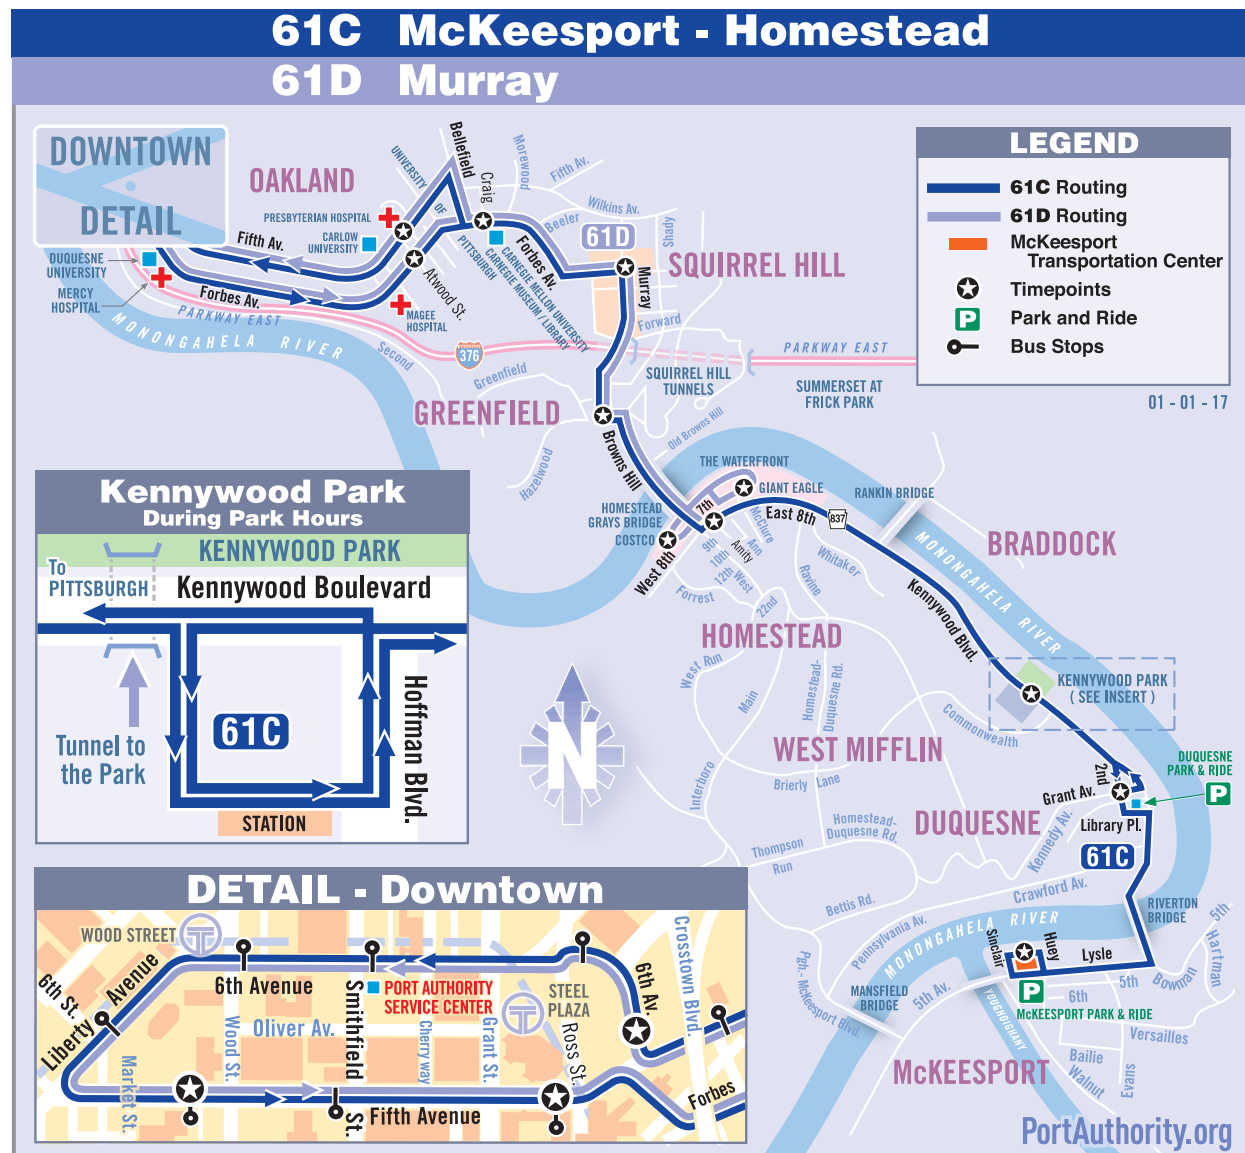

Call 412.442.2000 or pick up a 28X timetable for complete schedule information.

Fare Information

One Zone. One Fare.

Base fare is $2.50 with a ConnectCard. Cash riders pay $2.75 per ride.

Transfer for $1.00 with a ConnectCard.

$1 in stored cash value is automatically deducted from your balance within 3 hours of your last tap. Cash customers pay a full fare to transfer.

Pay as you enter.

Board through the front door of the bus and pay as you enter. Every time, everywhere. This means there is no free fare zone for bus riders. You can still ride the T for free anytime from First Avenue Station to Allegheny Station.

Special Fares

Children [6-11] pay half the full ConnectCard fare with a Kid's ConnectCard.

Children 5 and under ride free when accompanied by a fare-paying adult.

Persons with Disabilities pay half the full ConnectCard fare with a Port Authority Reduced Fare ConnectCard. Cash half fare is $1.35.

Senior Citizens ride free with a Port Authority Senior Citizen ConnectCard or when displaying a state-issued senior citizen transit pass.

Pass Prices

Annual Pass $1,072.50

Monthly Pass $97.50

Weekly Pass $25.00

Day Pass $7.00 per day.

Valid from time of first tap through end Port Authority service that day.

Senior Citizens
ride free
with a **Port Authority Senior Citizen ConnectCard**
or when displaying a state-issued senior citizen transit pass.

CUSTOMER SERVICE
412.442.2000

MONDAY THROUGH FRIDAY 6:00 AM - 7:00 PM
WEEKENDS AND HOLIDAYS 8:00 AM - 4:30 PM
SCHEDULE INFORMATION | SUGGESTIONS | COMPLIMENTS
LOST & FOUND | COMPLAINTS

TTY (HEARING AND SPEECH-IMPAIRED) 412.231.7007
ACCESS PARATRANSIT INFORMATION 412.562.5353
MONDAY THROUGH FRIDAY 8:00 AM - 5:00 PM

PARTS OF THIS SCHEDULE ARE AVAILABLE IN LARGE PRINT OR BRAILLE

Section 601 of Title VI of the Civil Rights Act of 1964 states the following: "No person in the United States shall, on the grounds of race, color, or national origin, be excluded from participation in, be denied the benefits of, or be subjected to discrimination under any program or activity receiving Federal financial assistance."
VISIT PORT AUTHORITY'S WEBSITE AT PortAuthority.org

FOLDER 61C-61D 06/20/2021

EFFECTIVE 6/20/21

61C/61D/65

61C McKeesport-Homestead

Downtown • Uptown • Soho • Oakland • Squirrel Hill
Greenfield • Homestead • Munhall • West Mifflin
Kennywood Park • Duquesne • McKeesport

61D Murray

Downtown • Uptown • Soho • Oakland • Squirrel Hill
Greenfield • The Waterfront

65 Squirrel Hill

Downtown • South Oakland • Squirrel Hill