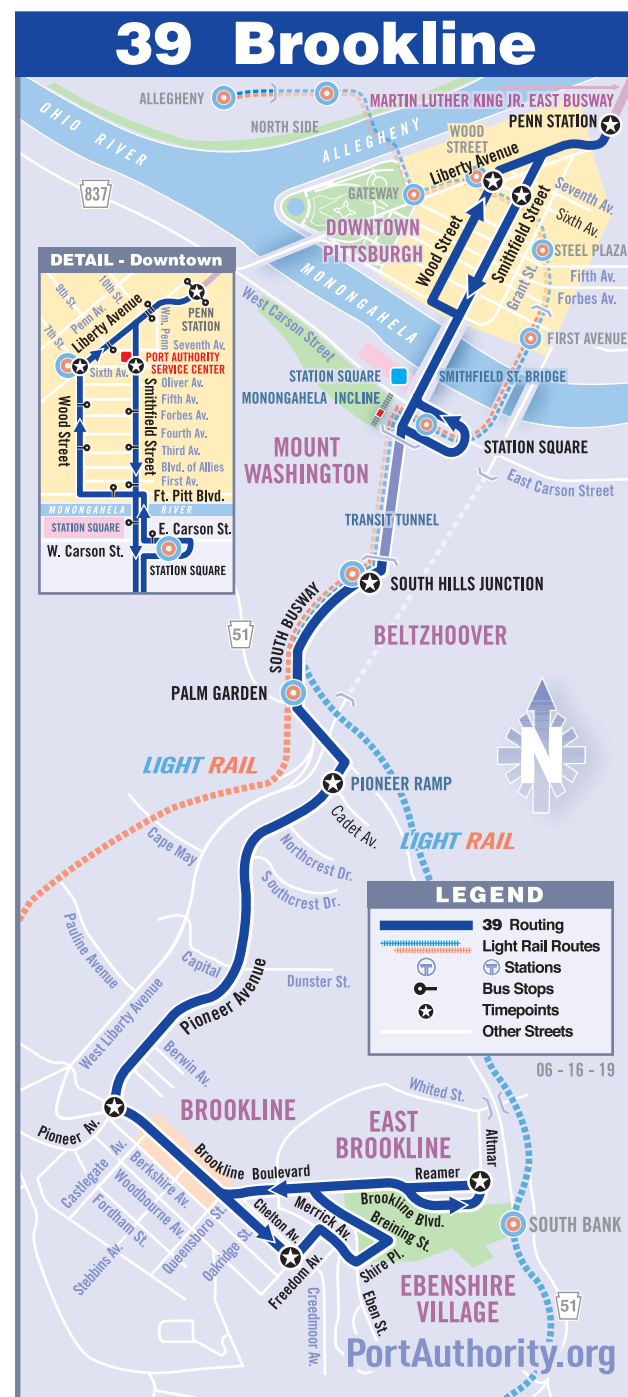

AIRPORT SERVICE

Let Port Authority take you to Pittsburgh International Airport.

28X AIRPORT FLYER operates seven days a week from approximately 3:25 a.m. to 12 Midnight and departs every 30 minutes from Oakland, Downtown and most West Busway stations.

Call 412.442.2000 or pick up a 28X timetable for complete schedule information.

Fare Information

One Zone. One Fare.

Base fare is $2.50 with a ConnectCard. Cash riders pay $2.75 per ride.

Transfer for $1.00 with a ConnectCard.

$1 in stored cash value is automatically deducted from your balance within 3 hours of your last tap. Cash customers pay a full fare to transfer.

Pay as you enter.

Board through the front door of the bus and pay as you enter. Every time, everywhere. This means there is no free fare zone for bus riders. You can still ride the T for free anytime from First Avenue Station to Allegheny Station.

Special Fares

Children [6-11] pay half the full ConnectCard fare with a Kid's ConnectCard.

Children 5 and under ride free when accompanied by a fare-paying adult.

Persons with Disabilities pay half the full ConnectCard fare with a Port Authority Reduced Fare ConnectCard. Cash half fare is $1.35.

Senior Citizens ride free with a Port Authority Senior Citizen ConnectCard or when displaying a state-issued senior citizen transit pass.

Pass Prices

Annual Pass $1,072.50

Monthly Pass $97.50

Weekly Pass $25.00

Day Pass $7.00 per day.

Valid from time of first tap through end Port Authority service that day.