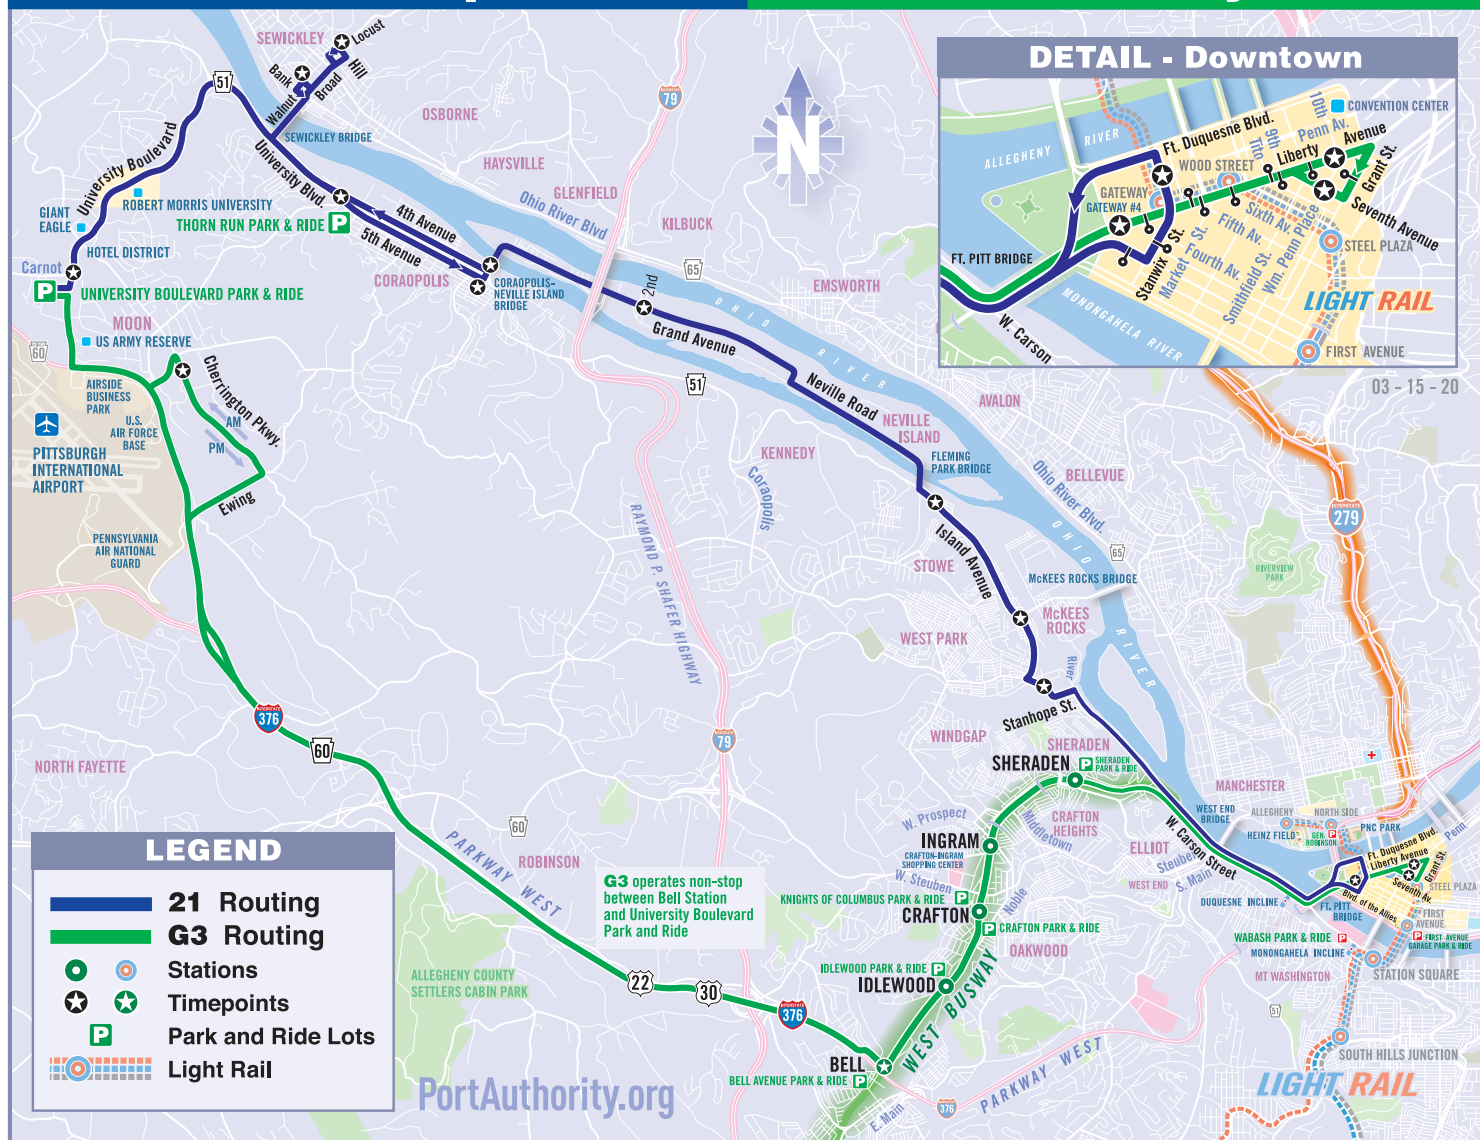

21 Coraopolis

G3 Moon Flyer

G3 MOON FLYER

MONDAY THROUGH FRIDAY SERVICE

To Downtown Pittsburgh				
Moon	University Blvd Park and Ride	Cherrington Pkwy at Coraopolis Heights Rd	Carnegie Bell Station	Downtown Liberty Ave at Gateway #4
4:58	...	5:16	5:30	5:35
5:56	...	6:14	6:30	6:35
6:26	...	6:44	7:00	7:05
6:53	...	7:11	7:29	7:35
7:24	...	7:42	8:00	8:06
7:55	...	8:12	8:29	8:35
3:56	4:02	4:21	4:35	4:40
4:26	4:32	4:51	5:05	5:10
4:58	5:04	5:23	5:36	5:40
5:58	6:04	6:23	6:36	6:40

To University Blvd Park and Ride					
Downtown Liberty Ave at William Penn Pl	Downtown Grant St at Federal Building	Downtown Seventh Ave at Smithfield St	Downtown Liberty Ave near Wyndham Hotel	Carnegie Bell Station	Cherrington Pkwy at Coraopolis Heights Rd
5:35	5:36	5:38	5:43	5:54	6:08
6:35	6:37	6:39	6:43	6:55	7:08
7:05	7:07	7:09	7:13	7:25	7:38
7:35	7:37	7:39	7:43	7:55	8:08
3:40	3:42	3:45	3:52	4:07	4:23
4:10	4:12	4:15	4:22	4:39	4:57
4:40	4:42	4:45	4:52	5:09	5:27
5:10	5:12	5:15	5:22	5:39	5:57
5:40	5:42	5:45	5:51	6:05	6:20
6:40	6:42	6:44	6:49	7:00	7:15

BUS STOPS

Routes 21 Downtown Stops

- **Boulevard of the Allies** at Post Gazette-Building
- **Stanwix Street** at Fourth Avenue (PPG Bldg) past Penn Avenue

ANNOUNCEMENTS

November 22, 2020 Service Changes:

Route 21: There are no changes to this schedule.

Route G3: Schedule has been revised.

See schedule for details.

SERVICE NOTES

Route 21 Sunday service operates on New Year's Day, Memorial Day, Independence Day, Labor Day, Thanksgiving and Christmas.

Route G3 does not operate on Saturdays, Sundays, New Year's Day, Memorial Day, Independence Day, Labor Day, Thanksgiving or Christmas.

AIRPORT SERVICE

Let Port Authority take you to Pittsburgh International Airport. 28X AIRPORT FLYER operates seven days a week from approximately 3:25 a.m. to 12 Midnight and departs every 30 minutes from Oakland, Downtown and most West Busway stations.