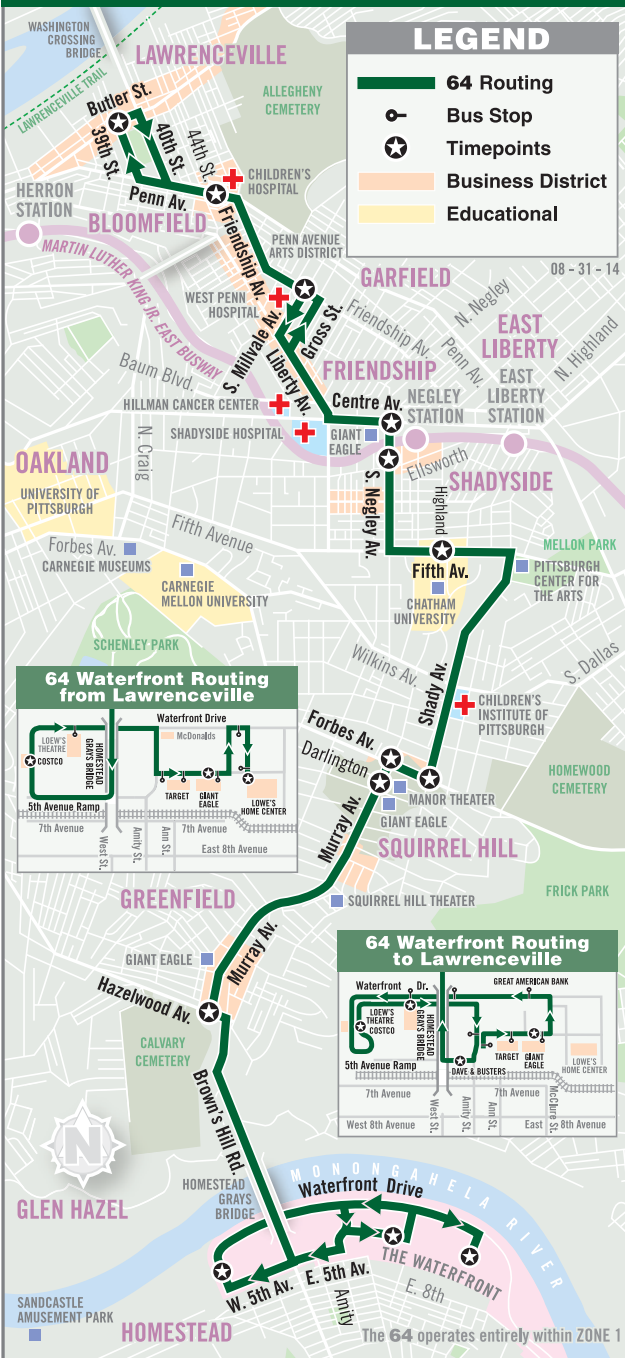

64 Lawrenceville - Waterfront

BUS STOPS

Route 64 Waterfront Arrivals

Waterfront Drive	past Fifth Avenue at Loew's Theatre at Bridge Street
Target Drive	past Target Entrance
Giant Eagle Drive	past Giant Eagle Entrance
Waterfront Drive	past First Commonwealth Bank
Lowe's Drwy	near Lowe's Entrance

Route 64 Waterfront Departures

Amity Street	at Target Drive
Target Drive	past Target Entrance
Giant Eagle Drive	past Giant Eagle Entrance
Waterfront Drive	at Bridge Street (Red Robin) opposite Loew's Theatre at Costco Driveway past Fifth Avenue at Loew's Theatre at Bridge Street