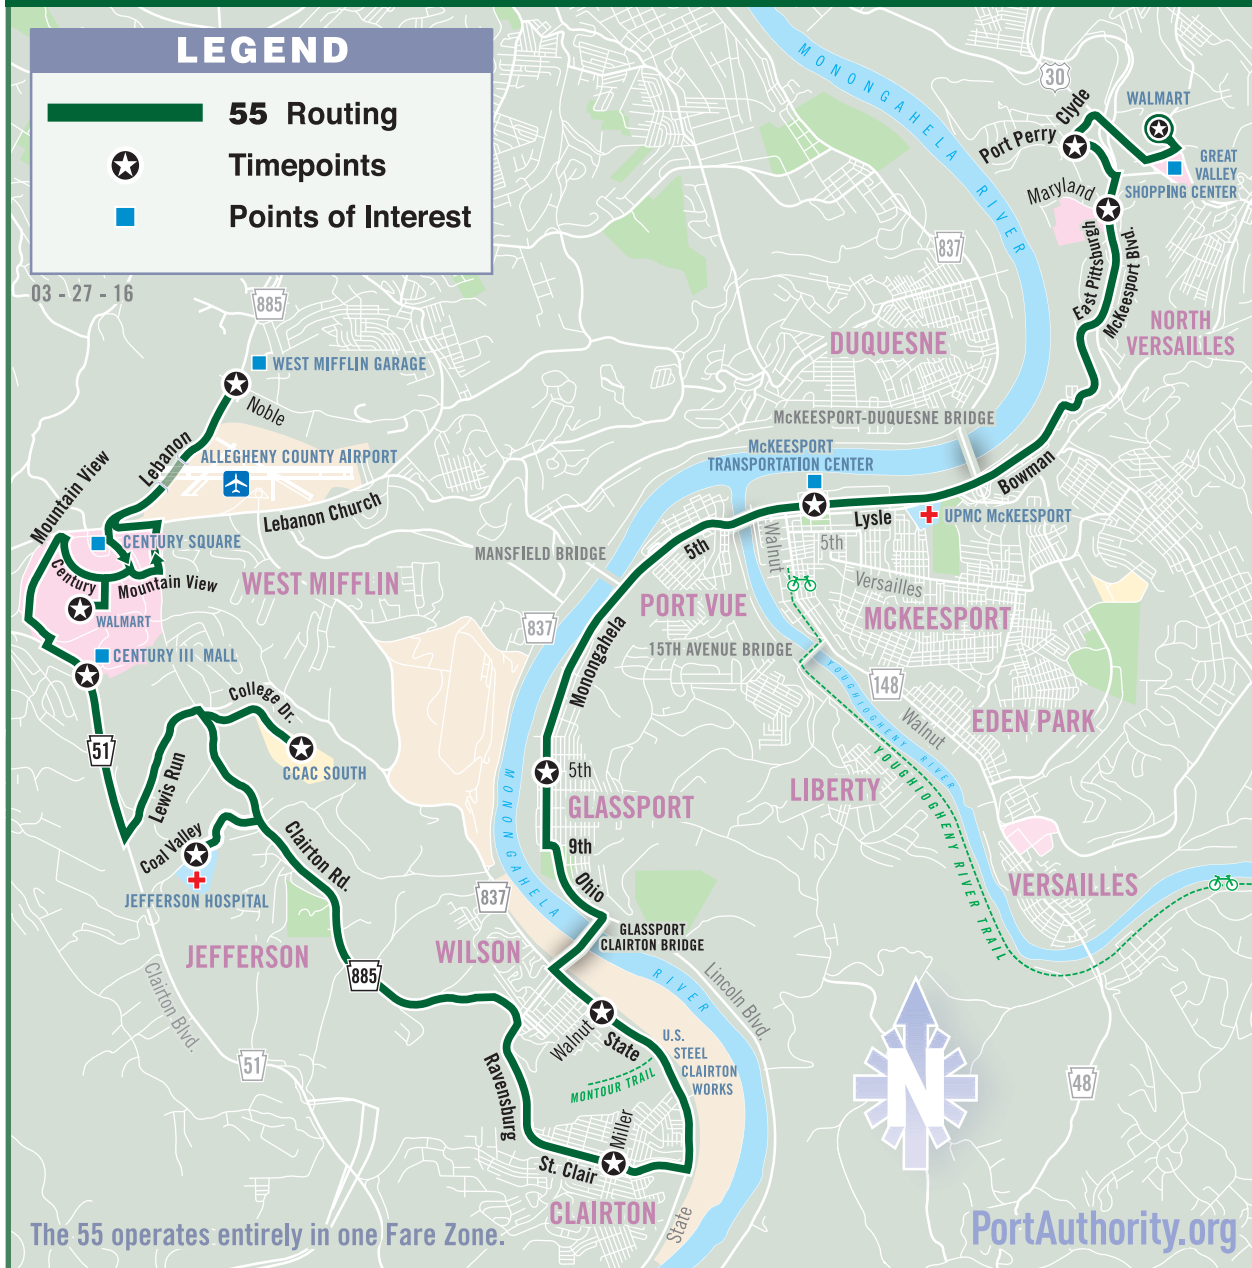

55 Glassport

ANNOUNCEMENTS

November 20, 2016 Service Changes:

Route 55: Travel times have been revised throughout the week. Most departure times have changed. See schedule for details.

SERVICE NOTES

Route 55 Sunday service is operated on New Years Day, Memorial Day, Independence Day, Labor Day, Thanksgiving and Christmas.

AIRPORT SERVICE

Let Port Authority take you to Pittsburgh International Airport.

28X AIRPORT FLYER operates seven days a week from approximately 3:25 a.m. to 12 Midnight and departs every 30 minutes from Oakland, Downtown and most West Busway stations.

Call 412.442.2000 or pick up a 28X timetable for complete schedule information.

Port Authority Fares

Cash Fares

TO → ↓ FROM	Zone 1		Zone 1A		Zone 2	
	Full	Half	Full	Half	Full	Half
Zone 1	2.50	1.25	2.50	1.25	3.75	1.85
Zone 1A	2.50	1.25	2.50	1.25	2.50	1.25
Zone 2	3.75	1.85	2.50	1.25	2.50	1.25

Free Fare Zone

Port Authority bus rides are free within the Golden Triangle every day until 7:00 p.m. The limits of this zone are bounded by Ross St., 11th St. and the Allegheny and Monongahela rivers. Light rail rides on the T are free within FREE FARE ZONE at all times. This includes T rides between Allegheny, North Side, Gateway, Wood Street, Steel Plaza and First Avenue stations.

Special Fares

Children (6-11) pay half the full cash fare.

Children 5 and under (Up to four) ride free when accompanied by a fare-paying passenger.

Persons with Disabilities pay half the full cash fare when displaying a Medicare ID, state-issued half-fare card or Port Authority reduced-fare ConnectCard.

Senior Citizens Ride Free when displaying a Medicare ID or state-issued senior citizen transit pass.

Light Rail "T" - Peak Direction Surcharge on Cash Fares

A 0.75 surcharge is applied to T cash fare inbound from 6:00 a.m. to 9:00 a.m. and outbound 4:00 p.m. to 6:30 p.m. on weekdays. Riders paying with passes, tickets and transfers are not subject to the surcharge.

	Base Fare	T Surcharge
1 Zone	2.50	0.75
2 Zone	3.75	0.75

Transfers

A transfer may be purchased for 1.00 additional and is valid for three (3) hours in any direction for a one-zone ride.

Adults	1.00
Children 6-11 and people with disabilities	0.50

Passes and Tickets

	1 Zone	2 Zone
Weekly Pass	25.00	37.50
Monthly Pass	97.50	146.25
Annual Pass	1,072.50	1,608.75
Ten Trip Tickets	25.00	37.50

Starting January 1, we're Making it Simple!

Big changes are coming to Port Authority that will make riding faster, simpler and easier.

Here are some of the important changes you must know: