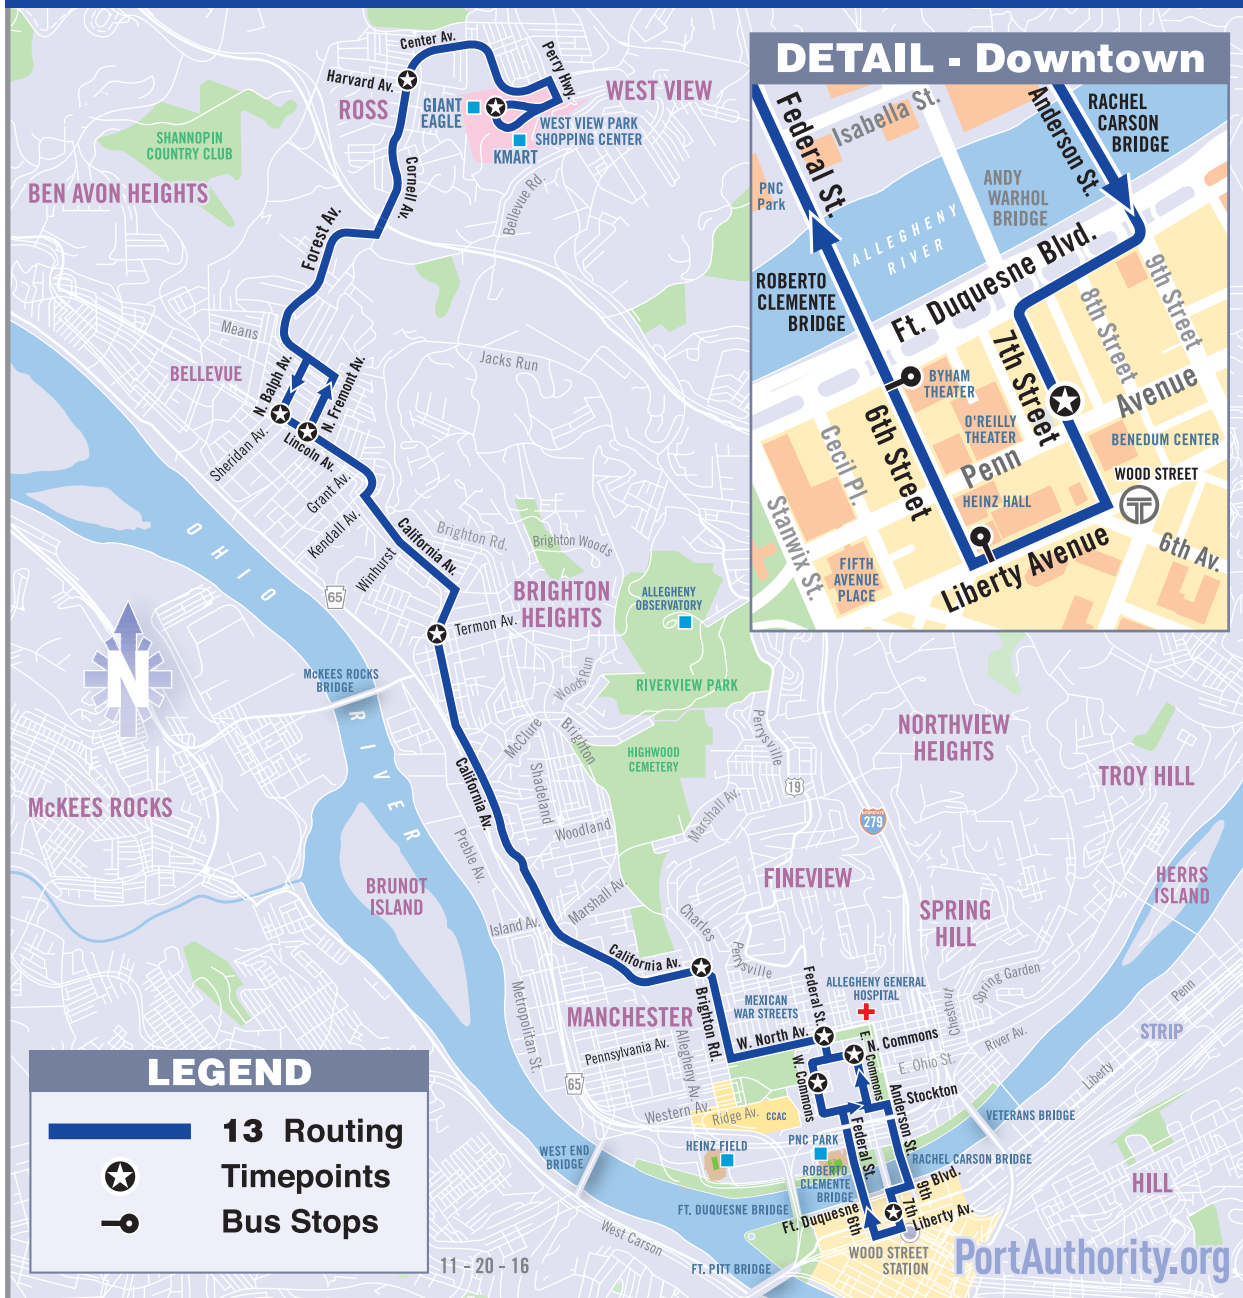

ANNOUNCEMENTS

November 20, 2016 Service Changes:

Route 13: Due to the long-term closure of the 7th Street (Andy Warhol) Bridge, Route 13 buses will operate inbound via Anderson Street and the 9th Street (Rachel Carson) bridge. Outbound buses will operate via the 6th Street (Roberto Clemente) Bridge and Federal Street. Downtown bus stops will remain unchanged.

13 Bellevue

BUS STOPS

Route 13 Downtown Stops

7th Street	at Penn Avenue
Liberty Avenue	at 6th Street
6th Street	at Fort Duquesne Boulevard

SERVICE NOTES

Route 13 Sunday service operates on New Years Day, Memorial Day, Independence Day, Labor Day, Thanksgiving and Christmas.

Free Fare Zone

Port Authority bus rides are free within the Golden Triangle every day until 7:00 p.m. The limits of this zone are bounded by Ross St., 11th St. and the Allegheny and Monongahela rivers. Light rail rides on the T are free within FREE FARE ZONE at all times. This includes T rides between Allegheny, North Side, Gateway, Wood Street, Steel Plaza and First Avenue stations.