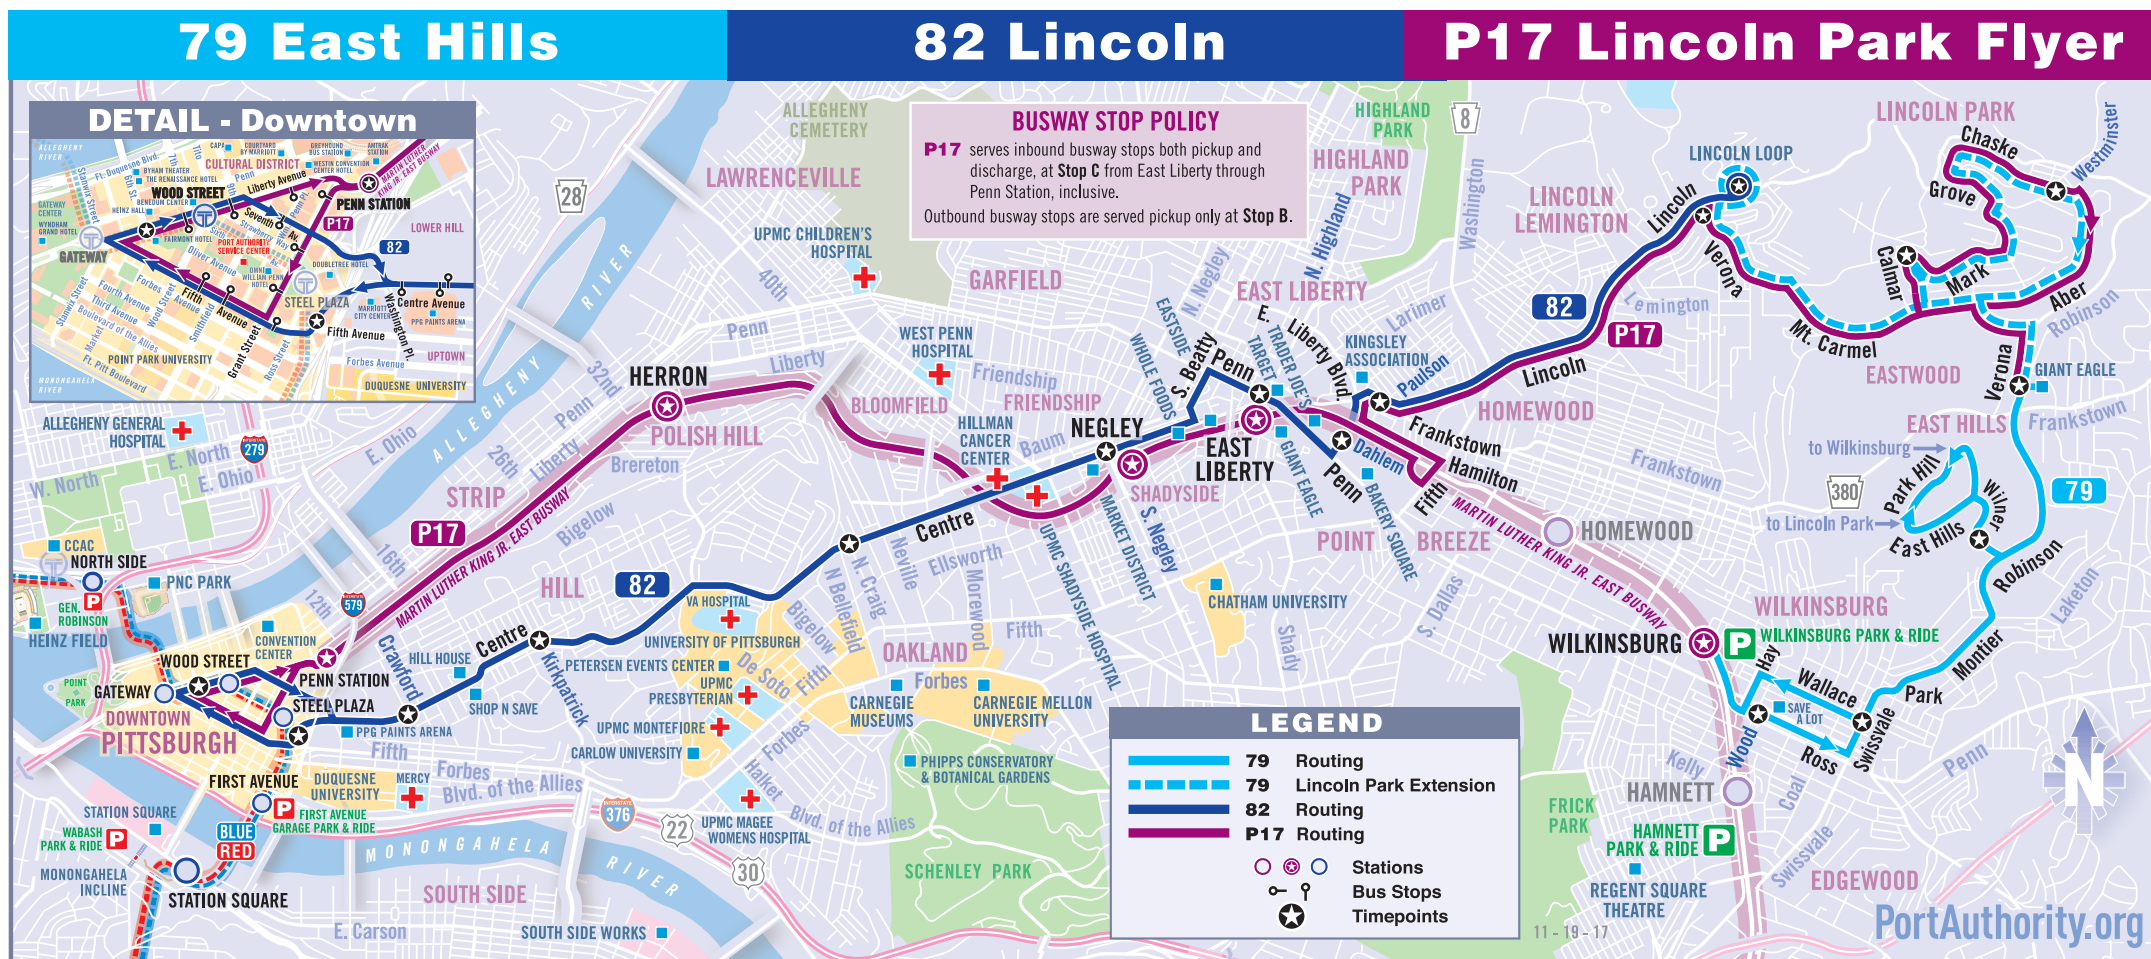

82 LINCOLN

MONDAY THROUGH FRIDAY SERVICE

Table with two columns: 'To Downtown Pittsburgh' and 'To Lincoln Loop'. Rows list bus numbers and arrival times.

82 LINCOLN SERVICE NOTE

L - These outbound trips on Route 82 convert to Route 79 EAST HILLS on Lincoln Avenue at Verona Boulevard...

P17 LINCOLN PARK FLYER

MONDAY THROUGH FRIDAY SERVICE

Table with two columns: 'To Downtown Pittsburgh' and 'To Lincoln Park'. Rows list bus numbers and arrival times.

P17 LINCOLN PARK FLYER SERVICE NOTE

W - All outbound P17 trips become 79 EAST HILLS trips on Lincoln Avenue at Verona Boulevard...

82 LINCOLN

SATURDAY SERVICE

Table with two columns: 'To Downtown Pittsburgh' and 'To Lincoln Loop'. Rows list bus numbers and arrival times.

SUNDAY AND HOLIDAY SERVICE

Table with two columns: 'To Downtown Pittsburgh' and 'To Lincoln Loop'. Rows list bus numbers and arrival times.

BUS STOPS

Route 82 Downtown Stops

- Sixth Avenue near Fifth Avenue
Fifth Avenue near Grant Street
Liberty Avenue at Market Street
Seventh Avenue at William Penn Place

Route P17 Downtown Stops

- East Busway at Penn Station Stop C
Grant Street at Federal Building
Fifth Avenue at Smithfield Street
Liberty Avenue at Market Street
East Busway at Penn Station Stop B