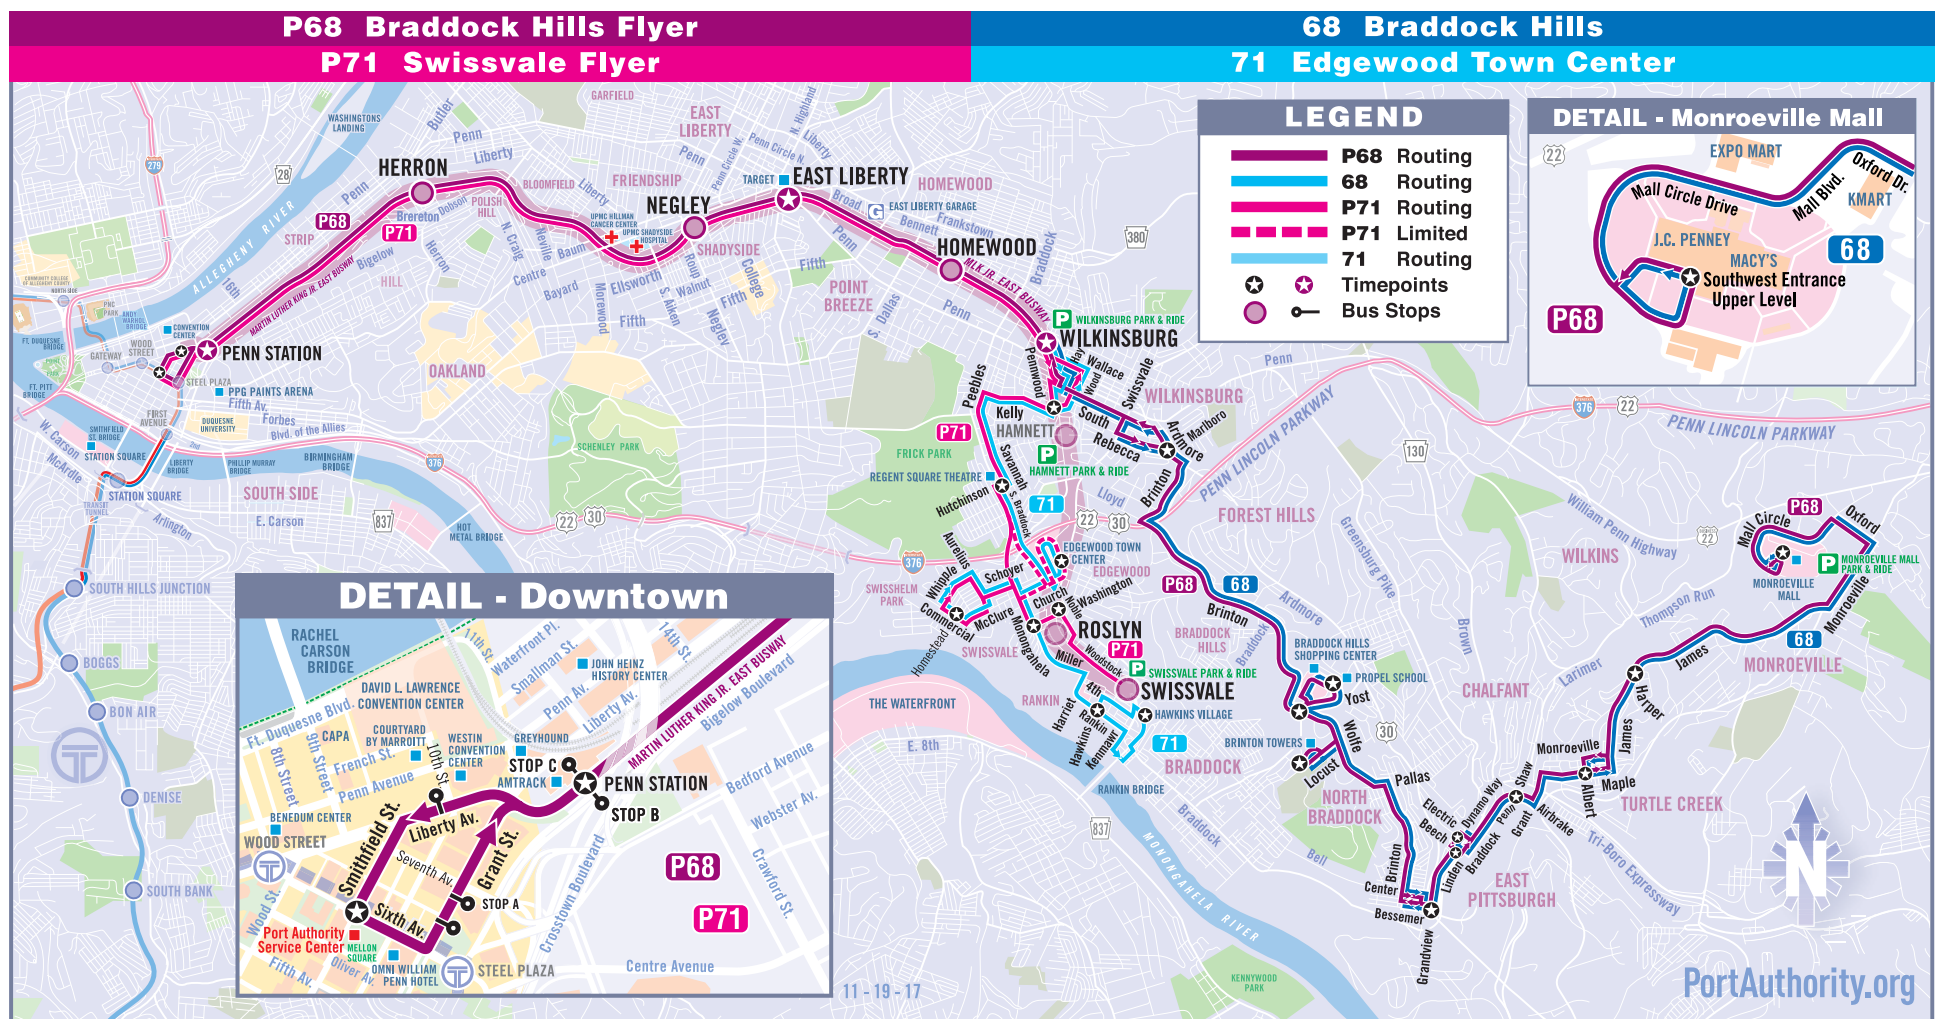

BUS STOPS

Routes P68 and P71 Downtown Stops

East Busway	at Penn Station Stop C
Liberty Avenue	past 10th Street
Smithfield Street	at Sixth Avenue
Grant Street	at US Steel Building Stop A
East Busway	at Penn Station Stop B

ANNOUNCEMENTS

November 19, 2017 Service Changes:

Route 68: All weekday midday trips are converted to Route P68 and extended to Downtown Pittsburgh.

Some weekday evening trip times and travel times have been adjusted; see schedule for details.

Route P68: All morning inbound trips will serve Brinton Towers and Braddock Hills Shopping Center. Travel times have been adjusted.

Five additional midday trips have been added by converting 68 trips to P68. Some Downtown arrival and departure times have changed.

Route 71: Travel times have been revised; most departure times have changed.

Route P71: Travel times have been revised; most departure times have changed.

SERVICE NOTES

Route 68 Sunday service operates on New Years Day, Memorial Day, Independence Day, Labor Day, Thanksgiving and Christmas.

Weekday evening, Saturday, Sunday and holiday Route 68 service operates between Monroeville Mall and Wilkinsburg Station only. Transfer to P1 at Wilkinsburg Station for service along the East Busway and Downtown.

71, P68 and P71 do not operate on Saturdays, Sundays, New Years Day, Memorial Day, Independence Day, Labor Day, Thanksgiving or Christmas.

East Busway Stops - P68 & P71

All inbound P68 and P71 trips will discharge only at Wilkinsburg Station Stop D. Pick-up and discharge is permitted at Hay Street Ramp (inbound shelter), Homewood, East Liberty, Negley, Herron Avenue and Penn stations at Stop C.

All outbound P68 & P71 trips will pick-up only at Herron Avenue, Negley, East Liberty, Homewood and Wilkinsburg stations at Stop B. Pick-up and discharge is permitted at Hay Street Ramp (outbound shelter).

Bus Stop policy is subject to change.

AIRPORT SERVICE

Let Port Authority take you to Pittsburgh International Airport. 28X AIRPORT FLYER operates seven days a week from approximately 3:25 a.m. to 12 Midnight and departs every 30 minutes from Oakland, Downtown and most West Busway stations.

Call 412.442.2000 or pick up a 28X timetable for complete schedule information.

Fare Information Starting 1/1/17

One Zone. One Fare.

Base fare will be $2.50 with a ConnectCard. Cash riders will pay $2.75 per ride.

Transfer for $1.00 with a ConnectCard.

$1 in stored cash value will be automatically deducted from your balance within 3 hours of your last tap. Cash customers will pay a full fare to transfer.

Pay as you enter.

Starting January 1, 2017, you will board through the front door of the bus and pay as you enter. Every time, everywhere. This means there will be no free fare zone for bus riders. You can still ride the T for free anytime from First Avenue Station to Allegheny Station.

Special Fares

Children [6-11] pay half the full ConnectCard fare with a Kid's ConnectCard.

Children 5 and under ride free when accompanied by a fare-paying adult.

Persons with Disabilities pay half the full ConnectCard fare with a Port Authority Reduced Fare ConnectCard. Cash half fare is $1.35.

Senior Citizens ride free when displaying a Medicare ID or state-issued senior citizen transit pass.

Pass Prices

Annual Pass $1,072.50

Monthly Pass $97.50

Weekly Pass $25.00

Day Pass $7.00 per day.

Valid from time of first tap through end Port Authority service that day.

One card. More benefits.

Thanks to a special promotion with Healthy Ride, operators of Pittsburgh's Bike Share program, your Port Authority ConnectCard enables you to receive **FREE and unlimited 15-minute bike rides** now through March 1, 2018.

How it works: