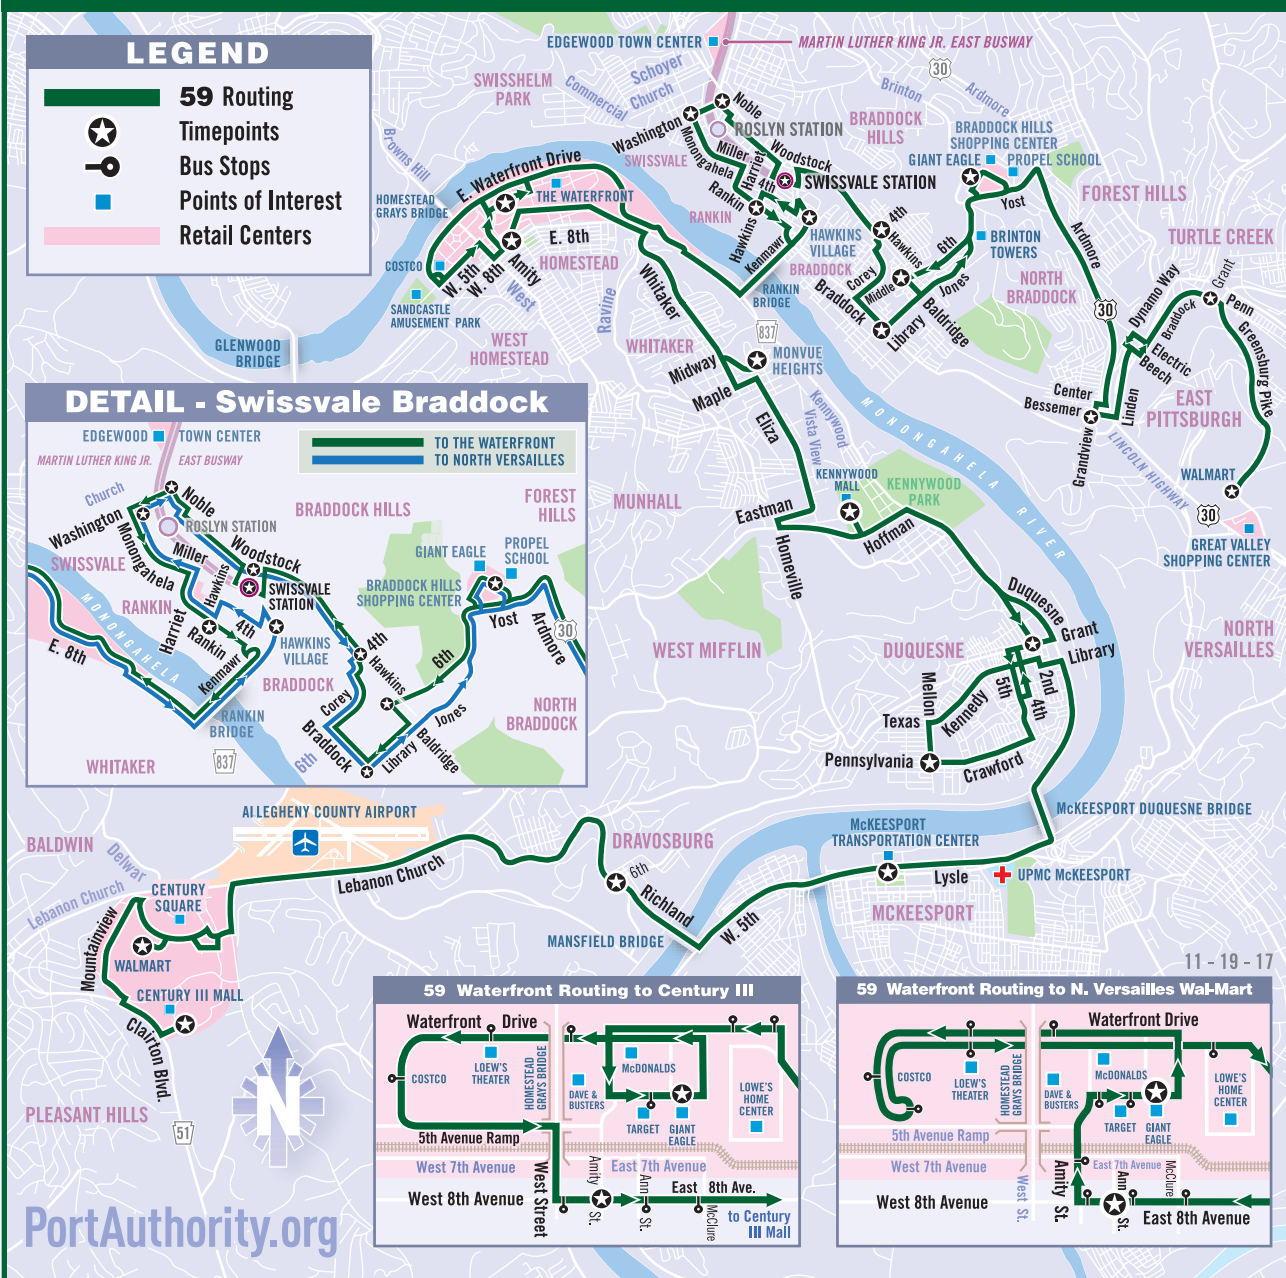

59 Mon Valley

BUS STOPS

Route 59 to West Mifflin

- **Waterfront Drive** at Recreation Center opposite Commonwealth Bank
- **Target Drive** past Target Entrance
- **Giant Eagle Drive** past Giant Eagle Entrance
- **Waterfront Drive** opp. Bridge Street (Red Robin) opposite Loew's Theatre at Costco Driveway

Route 59 to North Versailles

- **Amity Street** at Target Drive
- **Target Drive** past Target Entrance
- **Giant Eagle Drive** past Giant Eagle Entrance
- **Waterfront Drive** at Bridge Street (Red Robin) opposite Loew's Theatre at Costco Driveway past Fifth Avenue at Loew's Theatre at Bridge Street past Commonwealth Bank past Lowe's driveway

SERVICE NOTES

Route 59 Sunday service operates on New Years Day, Memorial Day, Independence Day, Labor Day, Thanksgiving, and Christmas.

AIRPORT SERVICE

Let Port Authority take you to Pittsburgh International Airport. 28X AIRPORT FLYER operates seven days a week from approximately 3:25 a.m. to 12 Midnight and departs every 30 minutes from Oakland, Downtown and most West Busway stations.

Call 412.442.2000 or pick up a 28X timetable for complete schedule information.

ANNOUNCEMENTS

November 19, 2017 Service Changes:

Route 59: Morning trips that begin in North Braddock have been extended and will begin at North Versailles Wal-Mart throughout the week. Some departure times on these trips have changed. See schedule for details.

Fare Information Starting 1/1/17

One Zone. One Fare.
Base fare will be $2.50 with a ConnectCard. Cash riders will pay $2.75 per ride.

Transfer for $1.00 with a ConnectCard.
$1 in stored cash value will be automatically deducted from your balance within 3 hours of your last tap. Cash customers will pay a full fare to transfer.

Pay as you enter.
Starting January 1, 2017, you will board through the front door of the bus and pay as you enter. Every time, everywhere. This means there will be no free fare zone for bus riders. You can still ride the T for free anytime from First Avenue Station to Allegheny Station.

Special Fares
Children [6-11] pay half the full ConnectCard fare with a Kid's ConnectCard.

Children 5 and under ride free when accompanied by a fare-paying adult.

Persons with Disabilities pay half the full ConnectCard fare with a Port Authority Reduced Fare ConnectCard. Cash half fare is $1.35.

Senior Citizens ride free when displaying a Medicare ID or state-issued senior citizen transit pass.

Pass Prices

Annual Pass $1,072.50

Monthly Pass $97.50

Weekly Pass $25.00

Day Pass $7.00 per day.

Valid from time of first tap through end Port Authority service that day.

One card. More benefits.

Thanks to a special promotion with Healthy Ride, operators of Pittsburgh's Bike Share program, your Port Authority ConnectCard enables you to receive **FREE and unlimited 15-minute bike rides** now through March 1, 2018.

How it works: