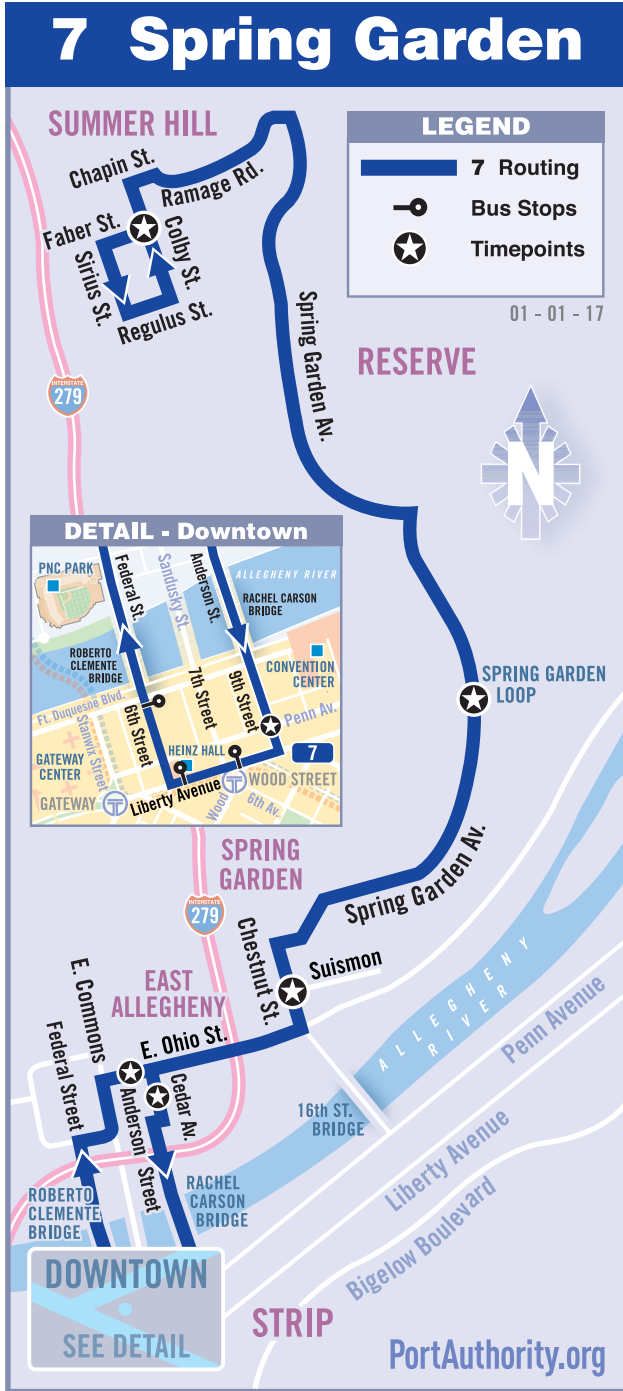

Fare Information Starting 1/1/17

One Zone. One Fare.
Base fare will be $2.50 with a ConnectCard. Cash riders will pay $2.75 per ride.

Transfer for $1.00 with a ConnectCard.
$1 in stored cash value will be automatically deducted from your balance within 3 hours of your last tap. Cash customers will pay a full fare to transfer.

Pay as you enter.
Starting January 1, 2017, you will board through the front door of the bus and pay as you enter. Every time, everywhere. This means there will be no free fare zone for bus riders. You can still ride the T for free anytime from First Avenue Station to Allegheny Station.

Special Fares
Children [6-11] pay half the full ConnectCard fare with a Kid's ConnectCard.

Children 5 and under ride free when accompanied by a fare-paying adult.

Persons with Disabilities pay half the full ConnectCard fare with a Port Authority Reduced Fare ConnectCard. Cash half fare is $1.35.

Senior Citizens ride free when displaying a Medicare ID or state-issued senior citizen transit pass.

Pass Prices

Annual Pass	$1,072.50
Monthly Pass	$97.50
Weekly Pass	$25.00
Day Pass	$7.00 per day.

Valid from time of first tap through end Port Authority service that day.

DETOUR NOTICE ROUTES 7 AND 15

During event-related closures of the 6th Street (Roberto Clemente) Bridge, outbound Route 7 SPRING GARDEN and 15 CHARLES will be unable to serve bus stops on Federal Street.

During event-related closures, please board outbound buses on Sandusky Street at Stockton Avenue.

Bus stops in the affected area on Federal Street will be marked with special orange signs.

CUSTOMER SERVICE

412.442.2000

MONDAY THROUGH FRIDAY 6:00 AM - 7:00 PM
WEEKENDS AND HOLIDAYS 8:00 AM - 4:30 PM

SCHEDULE INFORMATION | SUGGESTIONS | COMPLIMENTS
LOST & FOUND | COMPLAINTS

TTY (HEARING AND SPEECH-IMPAIRED) 412.231.7007
ACCESS PARATRANSIT INFORMATION 412.562.5353
MONDAY THROUGH FRIDAY 8:00 AM - 5:00 PM

PARTS OF THIS SCHEDULE ARE AVAILABLE IN LARGE PRINT OR BRAILLE

Section 601 of Title VI of the Civil Rights Act of 1964 states the following: "No person in the United States shall, on the grounds of race, color, or national origin, be excluded from participation in, be denied the benefits of, or be subjected to discrimination under any program or activity receiving Federal financial assistance."

VISIT PORT AUTHORITY'S WEBSITE AT PortAuthority.org

EFFECTIVE 11/19/17 6/7/15

6 Spring Hill

Downtown • North Shore • Allegheny Center
Deutschtown • East Deutschtown • Spring Hill
City View • Northview Heights • Summer Hill

---

7 Spring Garden

Downtown • North Shore • Allegheny Center
Deutschtown • East Deutschtown • Spring Garden
Reserve • Summer Hill

---

15 Charles

Downtown • North Shore • Allegheny Center
Mexican War Streets • Charles Street Valley
Perry South • Northview Heights • Summer Hill