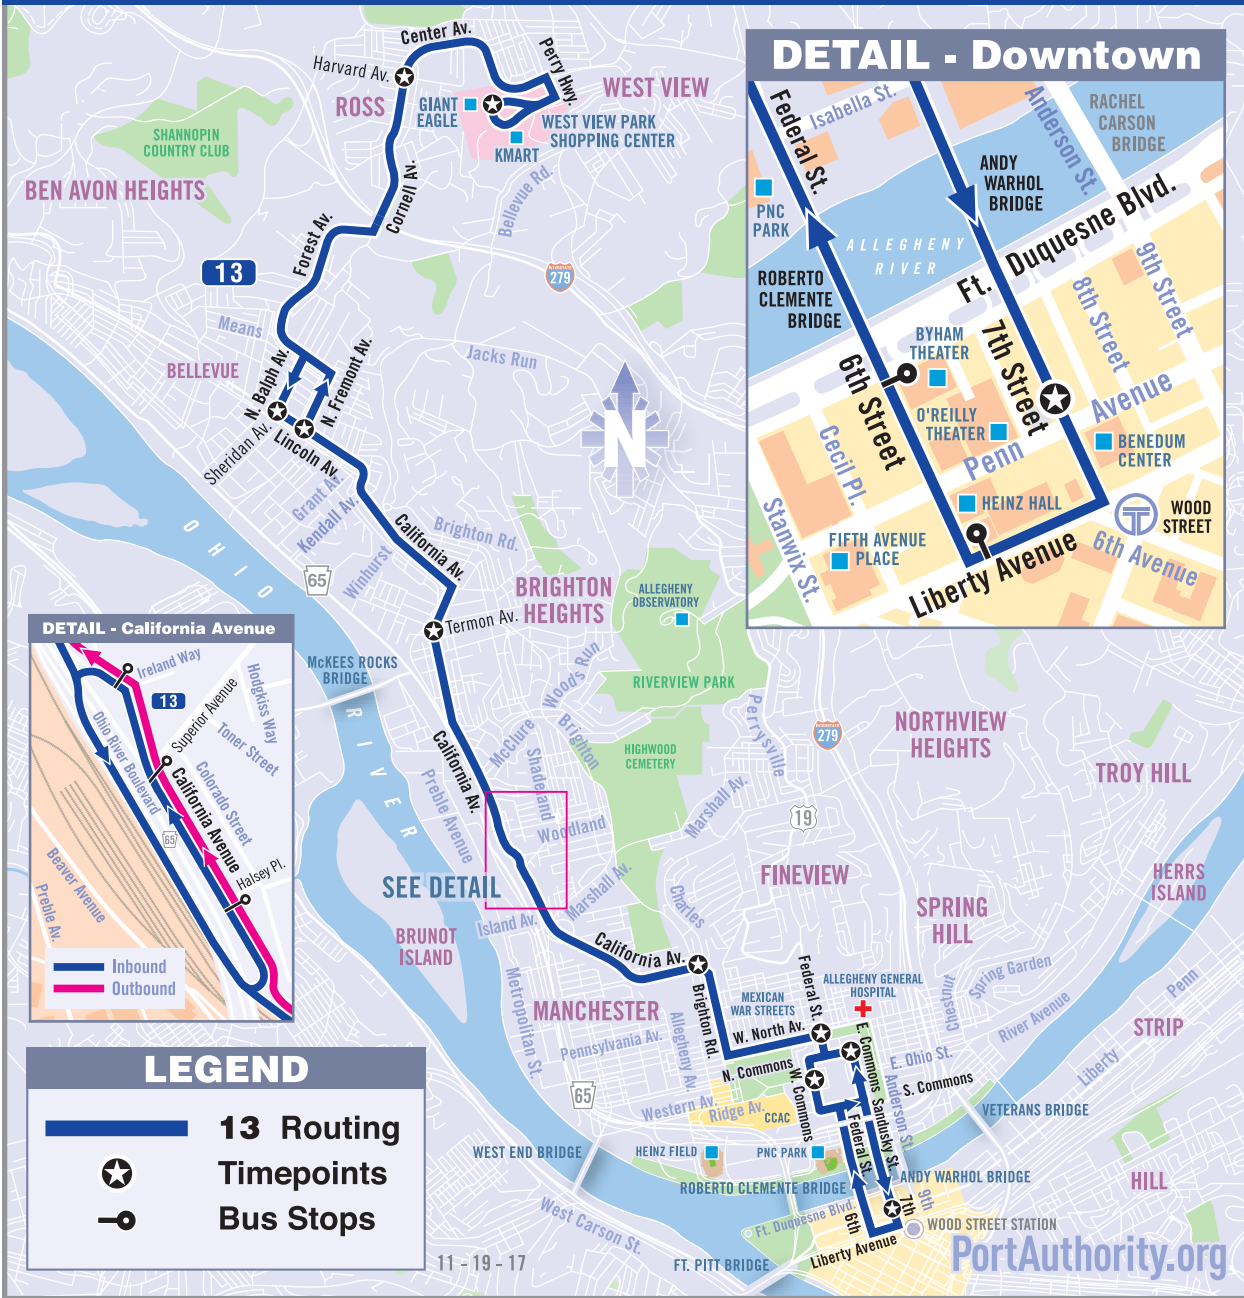

13 Bellevue

BUS STOPS

Route 13 Downtown Stops

7th Street	at Penn Avenue
Liberty Avenue	at 6th Street
6th Street	at Fort Duquesne Boulevard

SERVICE NOTES

Route 13 Sunday service operates on New Years Day, Memorial Day, Independence Day, Labor Day, Thanksgiving and Christmas.

ANNOUNCEMENTS

November 19, 2017 Service Changes:

Route 13: Inbound Route 13 trips will return to the Andy Warhol (7th Street) Bridge and Sandusky Street.

Inbound stops on Anderson Street will be discontinued.

AIRPORT SERVICE

Let Port Authority take you to Pittsburgh International Airport. 28X AIRPORT FLYER operates seven days a week from approximately 3:25 a.m. to 12 Midnight and departs every 30 minutes from Oakland, Downtown and most West Busway stations. Call 412.442.2000 or pick up a 28X timetable for complete schedule information.

Fare Information Starting 1/1/17

One Zone. One Fare.
Base fare will be $2.50 with a ConnectCard. Cash riders will pay $2.75 per ride.

Transfer for $1.00 with a ConnectCard.
$1 in stored cash value will be automatically deducted from your balance within 3 hours of your last tap. Cash customers will pay a full fare to transfer.

Pay as you enter.
Starting January 1, 2017, you will board through the front door of the bus and pay as you enter. Every time, everywhere. This means there will be no free fare zone for bus riders. You can still ride the T for free anytime from First Avenue Station to Allegheny Station.

Special Fares
Children [6-11] pay half the full ConnectCard fare with a Kid's ConnectCard.

Children 5 and under ride free when accompanied by a fare-paying adult.

Persons with Disabilities pay half the full ConnectCard fare with a Port Authority Reduced Fare ConnectCard. Cash half fare is $1.35.

Senior Citizens ride free when displaying a Medicare ID or state-issued senior citizen transit pass.

Pass Prices

Annual Pass	$1,072.50
Monthly Pass	$97.50
Weekly Pass	$25.00
Day Pass	$7.00 per day.

Valid from time of first tap through end Port Authority service that day.

DETOUR NOTICE

During event-related closures of the 6th Street (Roberto Clemente) Bridge, **Route 13 BELLEVUE will be unable to serve bus stops on Federal Street.**

During event-related closures, please board outbound buses on Sandusky Street at Stockton Avenue.

Bus stops in the affected area on Federal Street will be marked with special orange signs.

EFFECTIVE 11/19/17

13

13 Bellevue

Downtown • North Shore • Allegheny Center
Mexican War Streets • Calbride Place
Marshall-Shadeland • Brighton Heights
Bellevue • Ross • West View

CUSTOMER SERVICE

412.442.2000

MONDAY THROUGH FRIDAY 6:00 AM - 7:00 PM
WEEKENDS AND HOLIDAYS 8:00 AM - 4:30 PM

SCHEDULE INFORMATION | SUGGESTIONS | COMPLIMENTS
LOST & FOUND | COMPLAINTS

TTY (HEARING AND SPEECH-IMPAIRED) 412.231.7007

ACCESS PARATRANSIT INFORMATION 412.562.5353
MONDAY THROUGH FRIDAY 8:00 AM - 5:00 PM

PARTS OF THIS SCHEDULE ARE AVAILABLE IN LARGE PRINT OR BRAILLE