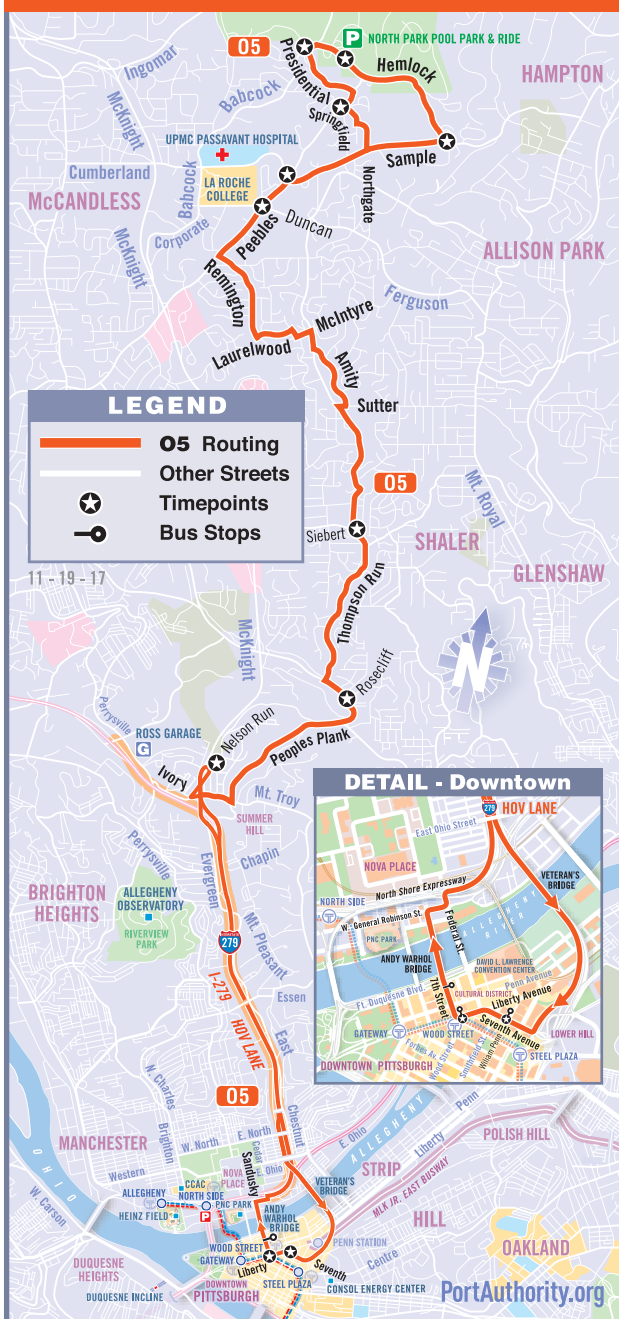

Route 12: Outbound Route 12 service will return to the Andy Warhol (7th Street) Bridge and Sandusky Street on the North Side. Outbound service on Anderson Street is discontinued.

The Downtown time point has been moved to 9th Street at Penn Avenue; some trip times have changed as a result of this move. Trip times serving Ross Park Mall have been adjusted.

The Saturday and Sunday schedules have been completely revised; most trip times have changed and additional trips have been added. See schedule for details.

Route O5: Outbound buses will return to the Andy Warhol (7th Street) Bridge, Sandusky Street and General Robinson Street on the North Side.

Route O12: There are no changes to this schedule.

BUS STOPS

Route 12 Downtown Stops

9th Street	at Penn Avenue
Liberty Avenue	at 7th Street (Clark Building)
7th Street	at Fort Duquesne Boulevard

Route O5 Downtown Stops

Seventh Avenue	at Smithfield Street
Liberty Avenue	at 7th Street (Clark Building)
7th Street	at Fort Duquesne Boulevard

Route O12 Downtown Stops

Stanwix Street	at Gateway #2
Liberty Avenue	at Market Street opposite 9th Street
Seventh Avenue	at William Penn Place

SERVICE NOTES

Route O12 and O5 do not operate on Saturdays, Sundays, New Years Day, Memorial Day, Independence Day, Labor Day, Thanksgiving or Christmas.

Route 12 Sunday service operates on New Years Day, Memorial Day, Independence Day, Labor Day, Thanksgiving and Christmas.

O5 Thompson Run Flyer

Fare Information Starting 1/1/17

One Zone. One Fare.
Base fare will be $2.50 with a ConnectCard. Cash riders will pay $2.75 per ride.

Transfer for $1.00 with a ConnectCard.
$1 in stored cash value will be automatically deducted from your balance within 3 hours of your last tap. Cash customers will pay a full fare to transfer.

Pay as you enter.
Starting January 1, 2017, you will board through the front door of the bus and pay as you enter. Every time, everywhere. This means there will be no free fare zone for bus riders. You can still ride the T for free anytime from First Avenue Station to Allegheny Station.

Special Fares
Children [6-11] pay half the full ConnectCard fare with a Kid's ConnectCard.

Children 5 and under ride free when accompanied by a fare-paying adult.

Persons with Disabilities pay half the full ConnectCard fare with a Port Authority Reduced Fare ConnectCard. Cash half fare is $1.35.

Senior Citizens ride free when displaying a Medicare ID or state-issued senior citizen transit pass.

Pass Prices

Annual Pass $1,072.50

Monthly Pass $97.50

Weekly Pass $25.00

Day Pass $7.00 per day.

Valid from time of first tap through end Port Authority service that day.

One card. More benefits.

Thanks to a special promotion with Healthy Ride, operators of Pittsburgh's Bike Share program, your Port Authority ConnectCard enables you to receive **FREE and unlimited 15-minute bike rides** now through March 1, 2018.

How it works:

1. Use a cell phone with texting capabilities to participate.
2. Go to any Healthy Ride station. For a complete list of locations, go to the Healthy Ride website.
3. Follow prompts on touch screen to link your ConnectCard.*
4. Call Healthy Ride Customer Service 412.535.5189 to confirm activation.
5. Tap your ConnectCard on the back of any Healthy Ride bike to receive your free 15-minute ride. ***Start here the next time you ride.***
6. Return your bike to any Healthy Ride station.

*No debit card or credit card is required to access the free rides. You will not need to link a method of payment to your account unless you exceed your 15-minute ride time.

For more information, go to Change.HealthyRidePGH.org or PortAuthority.org

CUSTOMER SERVICE

412.442.2000

MONDAY THROUGH FRIDAY 6:00 AM - 7:00 PM
WEEKENDS AND HOLIDAYS 8:00 AM - 4:30 PM

SCHEDULE INFORMATION | SUGGESTIONS | COMPLIMENTS
LOST & FOUND | COMPLAINTS

TTY (HEARING AND SPEECH-IMPAIRED) 412.231.7007

ACCESS PARATRANSIT INFORMATION 412.562.5353

MONDAY THROUGH FRIDAY 8:00 AM - 5:00 PM

PARTS OF THIS SCHEDULE ARE AVAILABLE IN LARGE PRINT OR BRAILLE

Section 601 of Title VI of the Civil Rights Act of 1964 states the following: "No person in the United States shall, on the grounds of race, color, or national origin, be excluded from participation in, be denied the benefits of, or be subjected to discrimination under any program or activity receiving Federal financial assistance."

VISIT PORT AUTHORITY'S WEBSITE AT PortAuthority.org

EFFECTIVE 11/19/17

12/05/012

12 McKnight