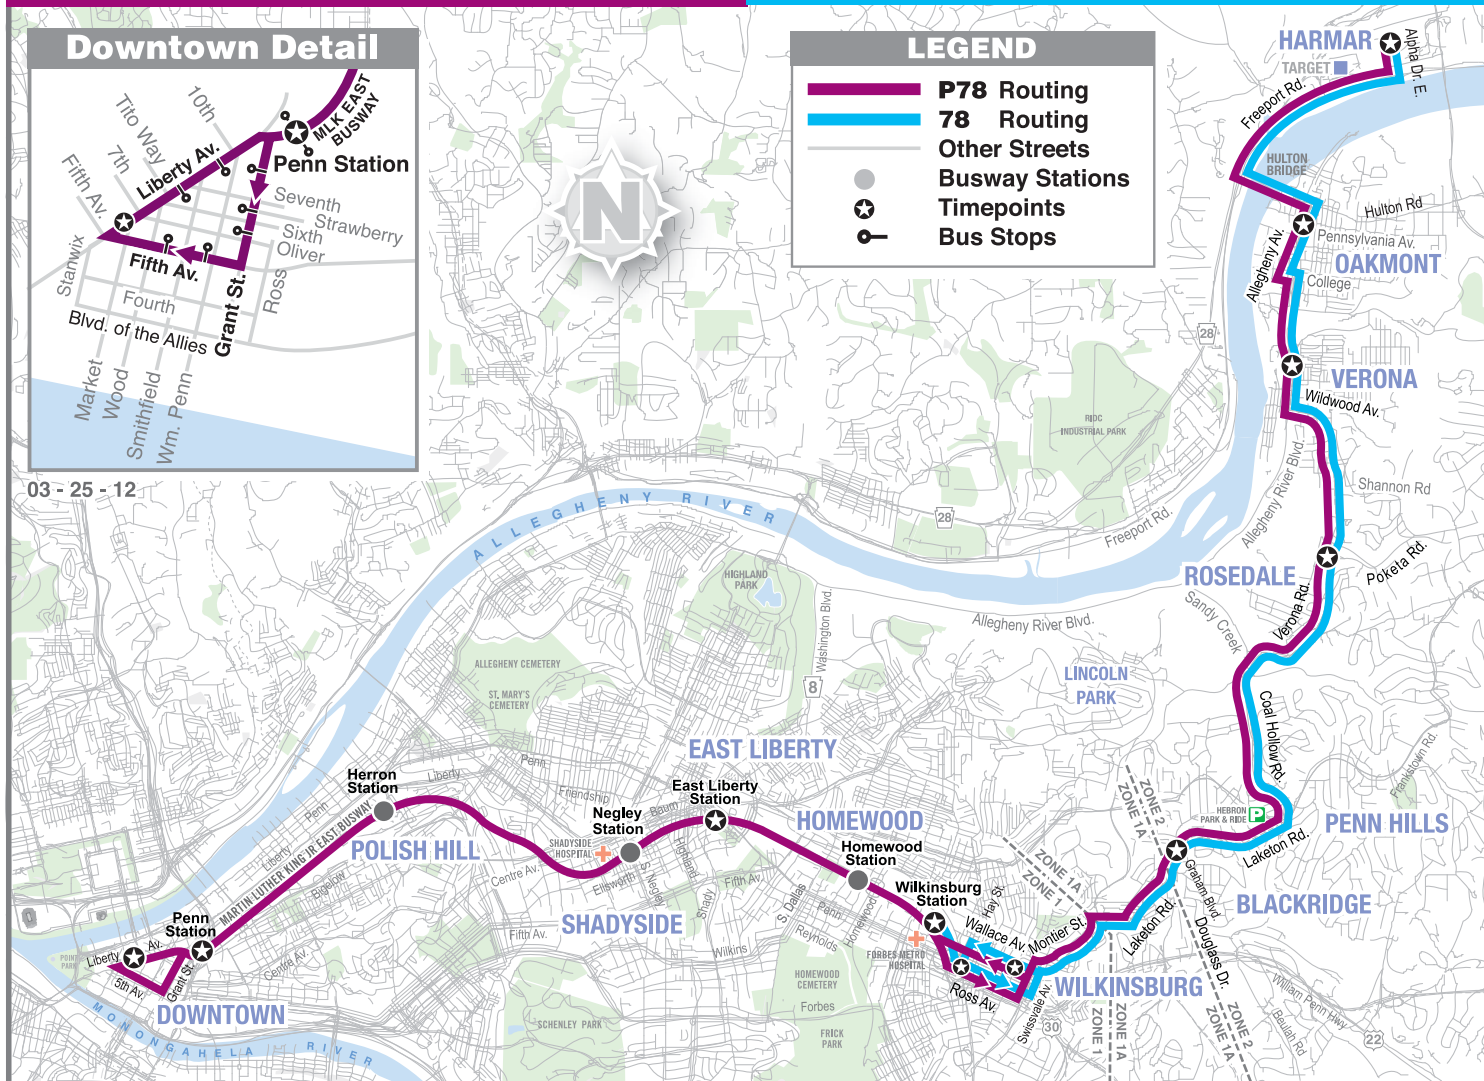

P78 Oakmont Flyer

78 Oakmont

Port Authority Fares

Cash Fares

TO → ↓ FROM	Zone 1		Zone 1A		Zone 2	
	Full	Half	Full	Half	Full	Half
Zone 1	2.50	1.25	2.50	1.25	3.75	1.85
Zone 1A	2.50	1.25	2.50	1.25	2.50	1.25
Zone 2	3.75	1.85	2.50	1.25	2.50	1.25

Free Fare Zone

Port Authority bus rides are free within the Golden Triangle every day until 7:00 p.m. The limits of this zone are bounded by Ross St., 11th St. and the Allegheny and Monongahela rivers. Light rail rides on the T are free within FREE FARE ZONE at all times. This includes T rides between Allegheny, North Side, Gateway, Wood Street, Steel Plaza and First Avenue stations.

Special Fares

Children (6-11) pay half the full cash fare.

Children 5 and under (Up to four) ride free when accompanied by a fare-paying passenger.

Persons with Disabilities pay half the full cash fare when displaying a Medicare ID, state-issued half-fare card or Port Authority reduced-fare ConnectCard.

Senior Citizens Ride Free when displaying a Medicare ID or state-issued senior citizen transit pass.

Light Rail "T" - Peak Direction Surcharge on Cash Fares

A 0.75 surcharge is applied to T cash fare inbound from 6:00 a.m. to 9:00 a.m. and outbound 4:00 p.m. to 6:30 p.m. on weekdays. Riders paying with passes, tickets and transfers are not subject to the surcharge.

	Base Fare	T Surcharge
1 Zone	2.50	0.75
2 Zone	3.75	0.75

Transfers

A transfer may be purchased for 1.00 additional and is valid for three (3) hours in any direction for a one-zone ride.

Adults	1.00
Children 6-11 and people with disabilities	0.50

Passes and Tickets

	1 Zone	2 Zone
Weekly Pass	25.00	37.50
Monthly Pass	97.50	146.25
Annual Pass	1,072.50	1,608.75
Ten Trip Tickets	25.00	37.50

Flexible

for when you need it.

Stored Cash Value doesn't expire like an annual, monthly or weekly pass.

CUSTOMER SERVICE

412.442.2000

MONDAY THROUGH FRIDAY 6:00 AM - 7:00 PM

WEEKENDS AND HOLIDAYS 8:00 AM - 4:30 PM

SCHEDULE INFORMATION | SUGGESTIONS | COMPLIMENTS
LOST & FOUND | COMPLAINTS

TTY (HEARING AND SPEECH-IMPAIRED) 412.231.7007

ACCESS PARATRANSIT INFORMATION 412.562.5353

MONDAY THROUGH FRIDAY 8:00 AM - 5:00 PM

PARTS OF THIS SCHEDULE ARE AVAILABLE IN LARGE PRINT OR BRAILLE

Section 601 of Title VI of the Civil Rights Act of 1964 states the following: "No person in the United States shall, on the grounds of race, color, or national origin, be excluded from participation in, be denied the benefits of, or be subjected to discrimination under any program or activity receiving Federal financial assistance."

VISIT PORT AUTHORITY'S WEBSITE AT PortAuthority.org

EFFECTIVE 9/25/16

78/P78

78 Oakmont

Wilkinsburg • Blackridge • Penn Hills
Rosedale • Verona • Oakmont • Harmar

P78 Oakmont Flyer

Via East Busway Downtown • Wilkinsburg
Blackridge • Penn Hills • Rosedale • Verona
Oakmont • Harmar

PortAuthority.org

twitter.com/pghttransit

412.442.2000