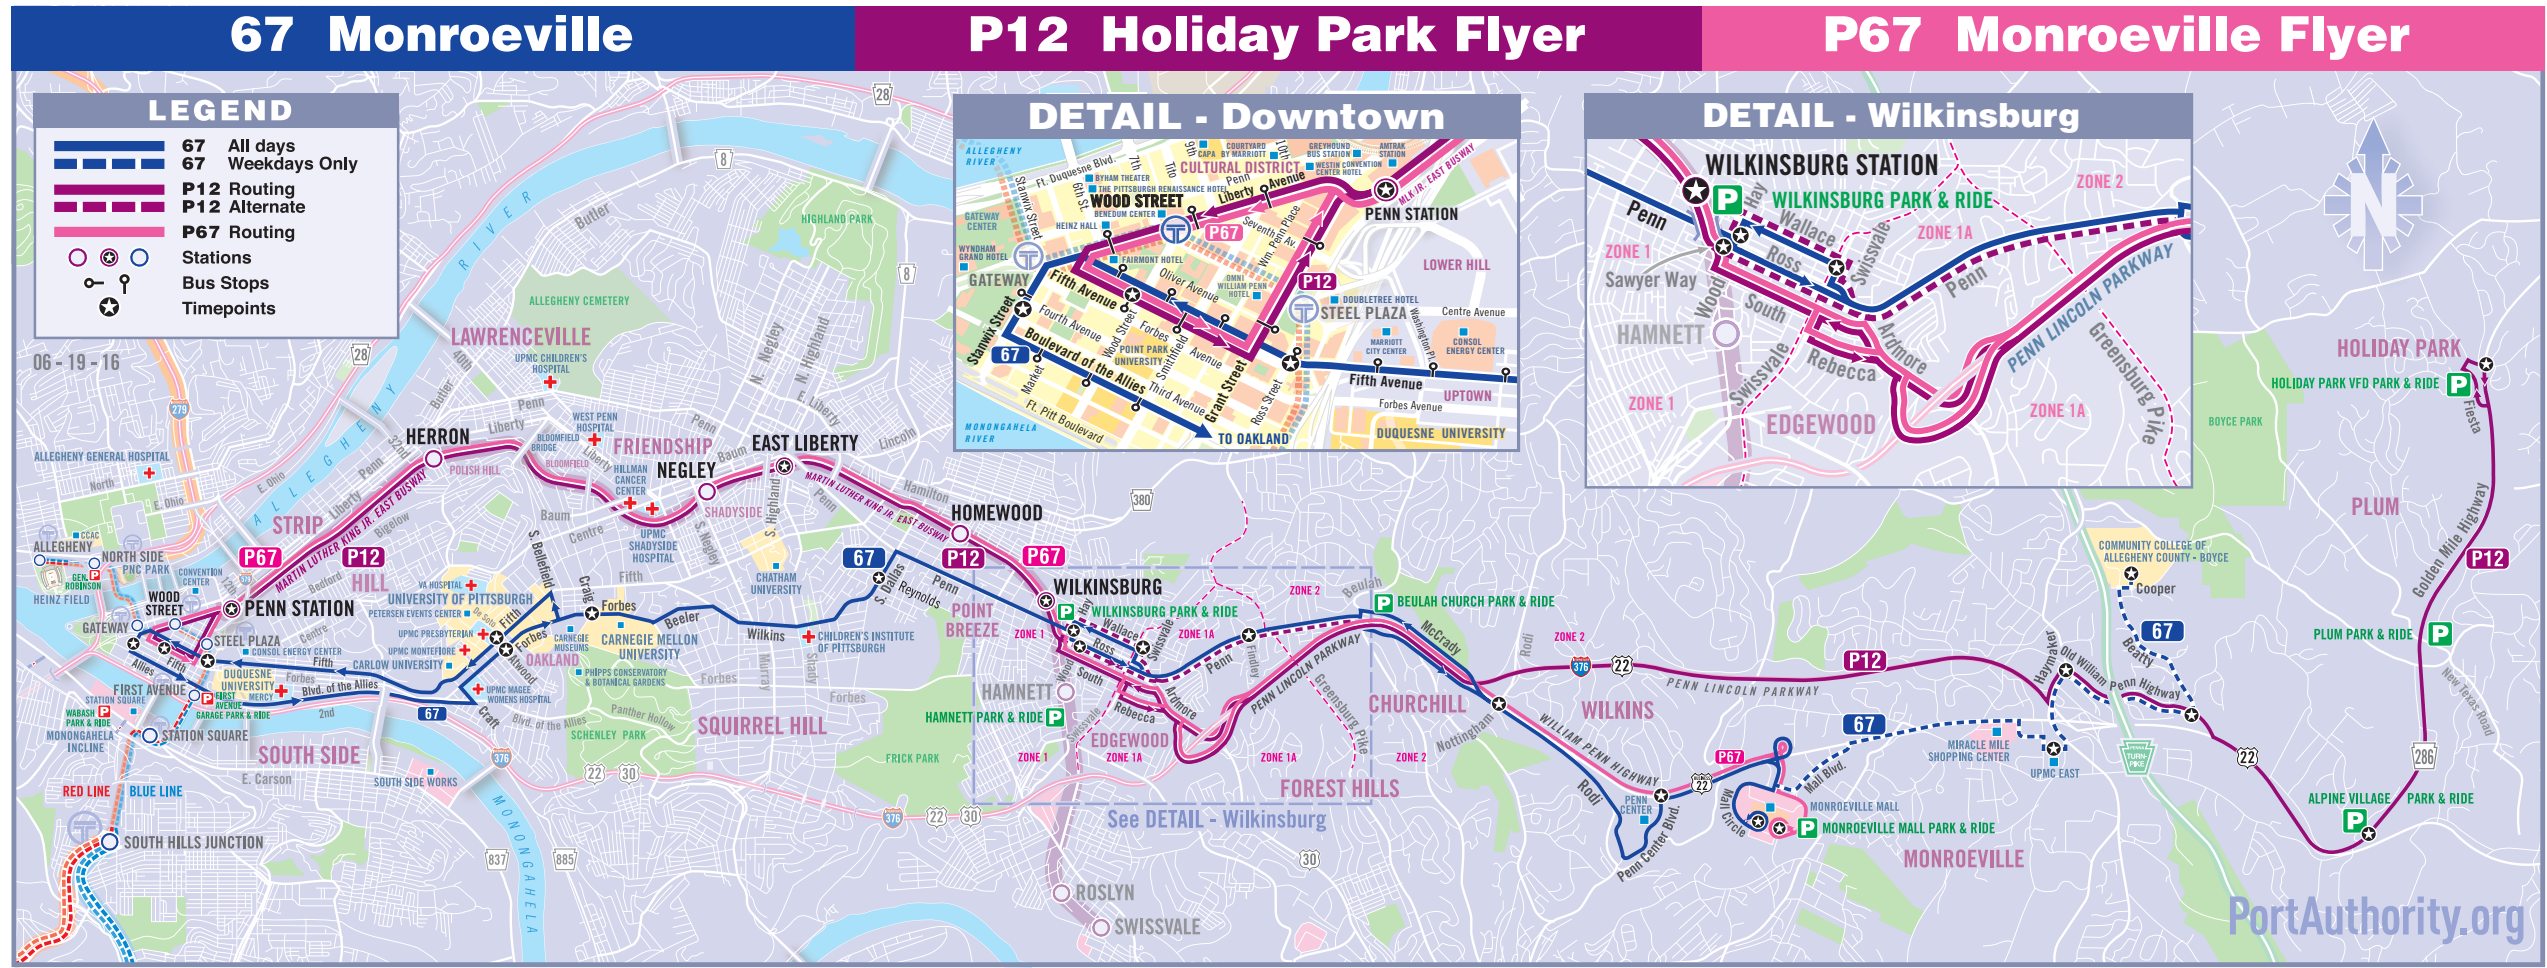

Port Authority Fares						
Cash Fares						
TO → ↓ FROM	Zone 1		Zone 1A		Zone 2	
	Full	Half	Full	Half	Full	Half
Zone 1	2.50		2.50		3.75	
Zone 1A		1.25		1.25		1.85
Zone 2	2.50		2.50		2.50	
Zone 2		1.25		1.25		1.25
Zone 2	3.75		2.50		2.50	
Zone 2		1.85		1.25		1.25

Free Fare Zone
Port Authority bus rides are free within the Golden Triangle every day until 7:00 p.m. The limits of this zone are bounded by Ross St., 11th St. and the Allegheny and Monongahela rivers. Light rail rides on the T are free within FREE FARE ZONE at all times. This includes T rides between Allegheny, North Side, Gateway, Wood Street, Steel Plaza and First Avenue stations.

Special Fares
Children (6-11) pay half the full cash fare.
Children 5 and under (Up to four) ride free when accompanied by a fare-paying passenger.
Persons with Disabilities pay half the full cash fare when displaying a Medicare ID, state-issued half-fare card or Port Authority reduced-fare ConnectCard.
Senior Citizens Ride Free when displaying a Medicare ID or state-issued senior citizen transit pass.

Light Rail "T" - Peak Direction Surcharge on Cash Fares
A 0.75 surcharge is applied to T cash fare inbound from 6:00 a.m. to 9:00 a.m. and outbound 4:00 p.m. to 6:30 p.m. on weekdays. Riders paying with passes, tickets and transfers are not subject to the surcharge.

	Base Fare	T Surcharge
1 Zone	2.50	0.75
2 Zone	3.75	0.75

Transfers
A transfer may be purchased for 1.00 additional and is valid for three (3) hours in any direction for a one-zone ride.
Adults 1.00
Children 6-11 and people with disabilities 0.50

Passes and Tickets		
	1 Zone	2 Zone
Weekly Pass	25.00	37.50
Monthly Pass	97.50	146.25
Annual Pass	1,072.50	1,608.75
Ten Trip Tickets	25.00	37.50

P12 HOLIDAY PARK FLYER

MONDAY THROUGH FRIDAY SERVICE