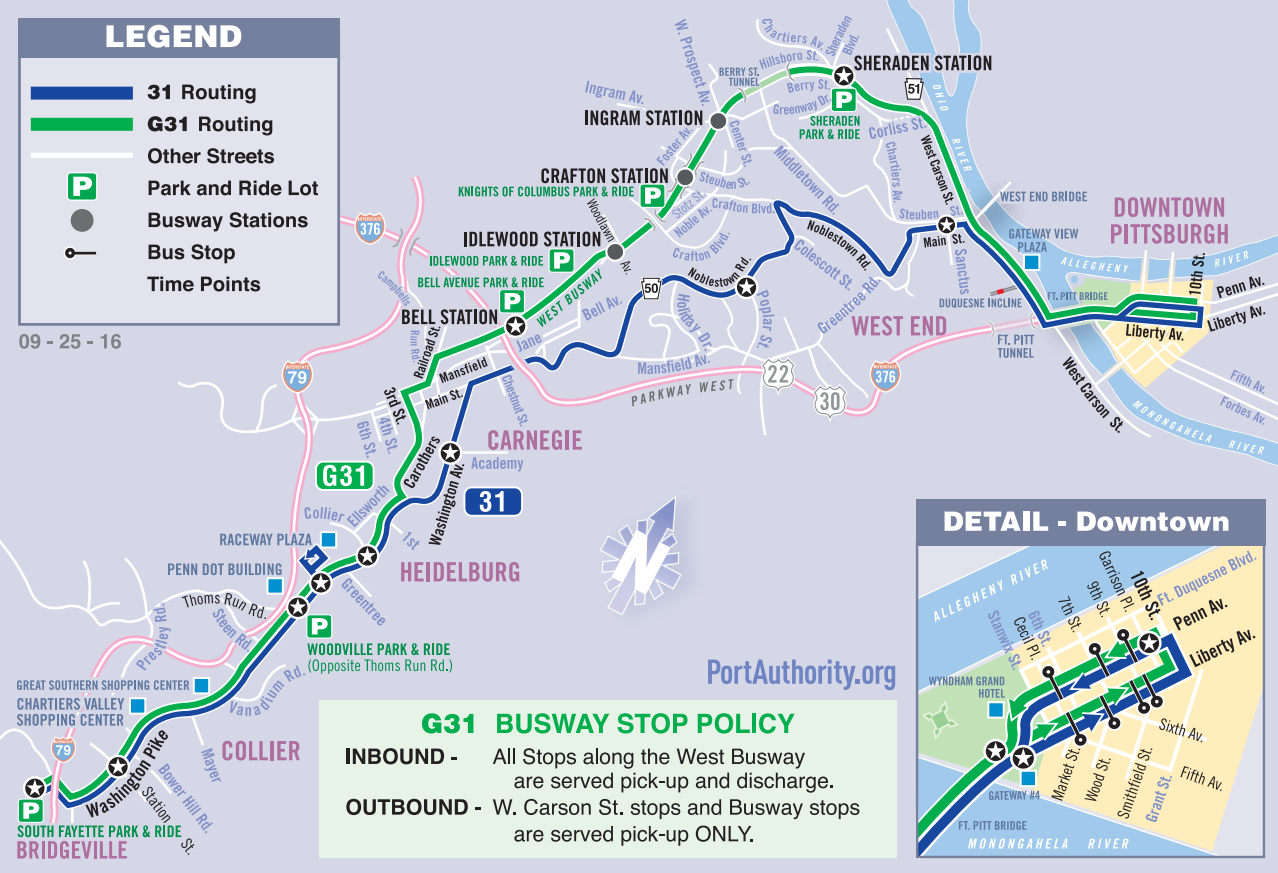

## AIRPORT SERVICE

Let Port Authority take you to Pittsburgh International Airport. 28X AIRPORT FLYER operates seven days a week from approximately 3:25 a.m. to 12 Midnight and departs every 30 minutes from Oakland, Downtown and most West Busway stations.

### MONDAY THROUGH FRIDAY SERVICE

To Downtown Pittsburgh							To South Fayette Park and Ride									
South Fayette Park and Ride	Bridgeville	Collier	Scott	Heidelberg	Carnegie	Downtown	Downtown	Downtown	Downtown	Downtown	Heidelberg	Collier	Collier	Collier	Bridgeville	South Fayette
5:52	5:57	6:03	6:05	6:06	6:15	6:30	6:40	6:40	6:45	6:57	7:04	7:05	7:07	7:11	7:13	7:19
6:07	6:12	6:18	6:20	6:21	6:30	6:45	6:55	6:55	7:00	7:12	7:19	7:20	7:22	7:26	7:28	7:34
6:22	6:27	6:33	6:35	6:36	6:45	7:00	7:10	7:10	7:15	7:25	7:32	7:33	7:35	7:39	7:41	7:47
6:33	6:39	6:46	6:48	6:49	6:59	7:15	7:25	7:25	7:30	7:40	7:47	7:48	7:50	7:54	7:56	8:02
6:48	6:54	7:01	7:03	7:04	7:14	7:30	7:40	7:40	7:45	7:55	8:02	8:03	8:05	8:09	8:11	8:17
7:03	7:09	7:16	7:18	7:19	7:29	7:45	7:55	7:55	8:00	8:10	8:17	8:18	8:20	8:24	8:26	8:32
7:18	7:24	7:31	7:33	7:34	7:44	8:00	8:10	8:10	8:15	8:25	8:32	8:33	8:35	8:39	8:41	8:47
7:38	7:44	7:51	7:53	7:54	8:04	8:20	8:30	8:30	8:35	8:45	8:52	8:53	8:55	8:59	9:01	9:07
7:53	7:59	8:06	8:08	8:09	8:19	8:35	8:45	8:45	8:50	9:00	9:07	9:08	9:10	9:14	9:16	9:22
5:09	5:17	5:25	5:27	5:28	5:37	5:50	6:00	6:00	6:05	6:15	6:22	6:23	6:25	6:29	6:31	6:37
5:24	5:32	5:40	5:42	5:43	5:52	6:05	6:15	6:15	6:20	6:30	6:37	6:38	6:40	6:44	6:46	6:52
5:39	5:47	5:55	5:57	5:58	6:07	6:20	6:30	6:30	6:35	6:45	6:52	6:53	6:55	6:59	7:01	7:07

### LEGEND

- 31 Routing
- G31 Routing
- Other Streets
- Park and Ride Lot
- Busway Stations
- Bus Stop
- Time Points

09 - 25 - 16

Port Authority  
**CONNECTCARD**  
 A REGIONAL TRANSIT PARTNERSHIP