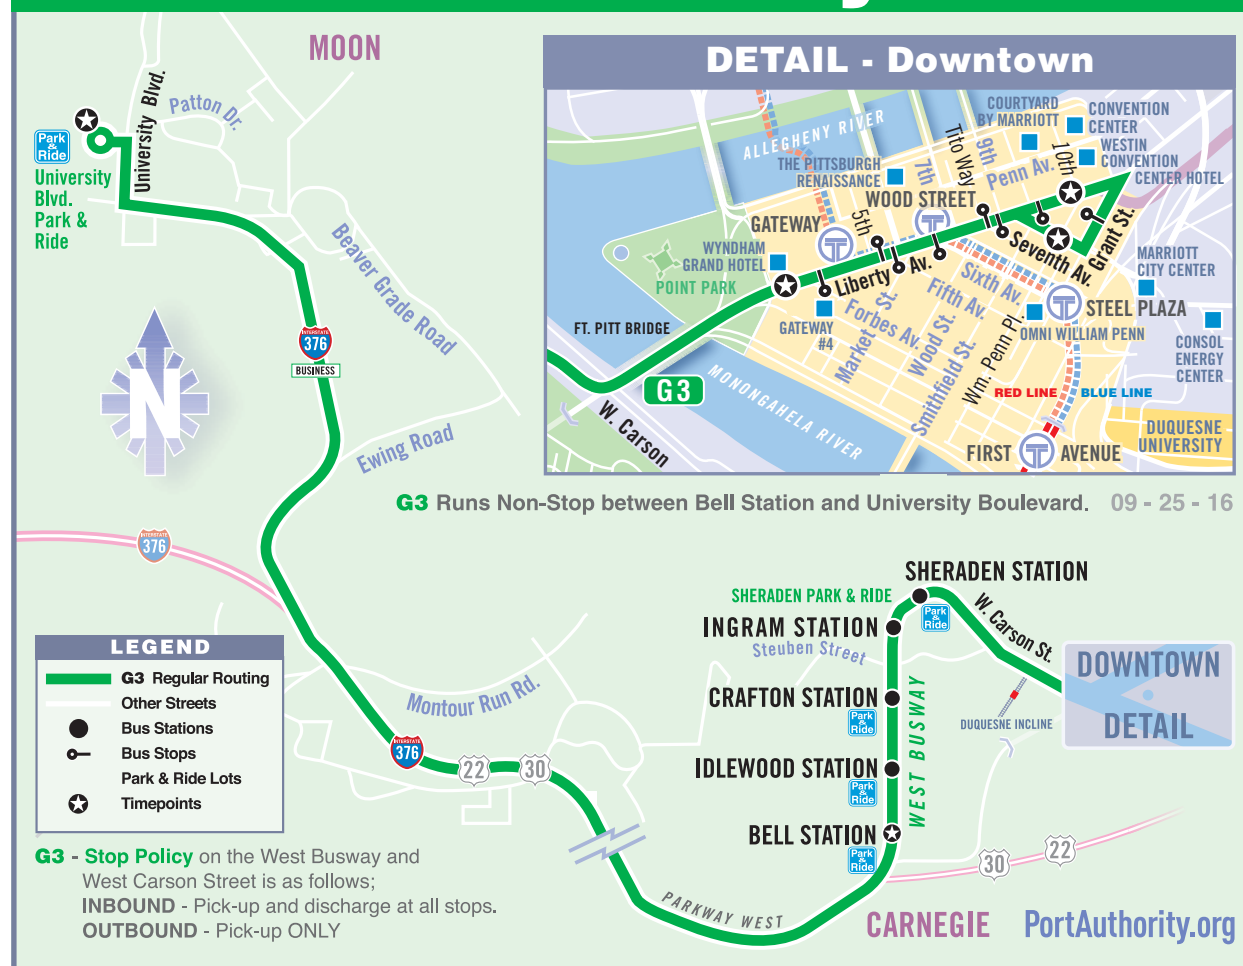

Port Authority bus rides are free within the Golden Triangle every day until 7:00 p.m. The limits of this zone are bounded by Ross St., 11th St. and the Allegheny and Monongahela rivers. Light rail rides on the T are free within FREE FARE ZONE at all times. This includes T rides between Allegheny, North Side, Gateway, Wood Street, Steel Plaza and First Avenue stations.

Special Fares

Children (6-11) pay half the full cash fare.
Children 5 and under (Up to four) ride free when accompanied by a fare-paying passenger.
Persons with Disabilities pay half the full cash fare when displaying a Medicare ID, state-issued half-fare card or Port Authority reduced-fare ConnectCard.
Senior Citizens Ride Free when displaying a Medicare ID or state-issued senior citizen transit pass.
Light Rail "T" - Peak Direction Surcharge on Cash Fares A 0.75 surcharge is applied to T cash fare inbound from 6:00 a.m. to 9:00 a.m. and outbound 4:00 p.m. to 6:30 p.m. on weekdays. Riders paying with passes, tickets and transfers are not subject to the surcharge.

	Base Fare	T Surcharge
1 Zone	2.50	0.75
2 Zone	3.75	0.75

Transfers

A transfer may be purchased for 1.00 additional and is valid for three (3) hours in any direction for a one-zone ride.

Adults	1.00
Children 6-11 and people with disabilities	0.50

Passes and Tickets

	1 Zone	2 Zone
Weekly Pass	25.00	37.50
Monthly Pass	97.50	146.25
Annual Pass	1,072.50	1,608.75
Ten Trip Tickets	25.00	37.50

G3 Moon Flyer

EFFECTIVE 9/25/16

G2/G3

G2 West Busway - All Stops

Via West Busway Downtown • Sheraden
Ingram • Crafton • Carnegie

G3 Moon Flyer

Via West Busway Downtown • Moon

CUSTOMER SERVICE

412.442.2000

MONDAY THROUGH FRIDAY 6:00 AM - 7:00 PM
WEEKENDS AND HOLIDAYS 8:00 AM - 4:30 PM

SCHEDULE INFORMATION | SUGGESTIONS | COMPLIMENTS
LOST & FOUND | COMPLAINTS

TTY (HEARING AND SPEECH-IMPAIRED) 412.231.7007

ACCESS PARATRANSIT INFORMATION 412.562.5353

MONDAY THROUGH FRIDAY 8:00 AM - 5:00 PM

PARTS OF THIS SCHEDULE ARE AVAILABLE IN LARGE PRINT OR BRAILLE

Section 601 of Title VI of the Civil Rights Act of 1964 states the following: "No person in the United States shall, on the grounds of race, color, or national origin, be excluded from participation in, be denied the benefits of, or be subjected to discrimination under any program or activity receiving Federal financial assistance."

VISIT PORT AUTHORITY'S WEBSITE AT PortAuthority.org

PortAuthority.org

twitter.com/pgtransit

412.442.2000