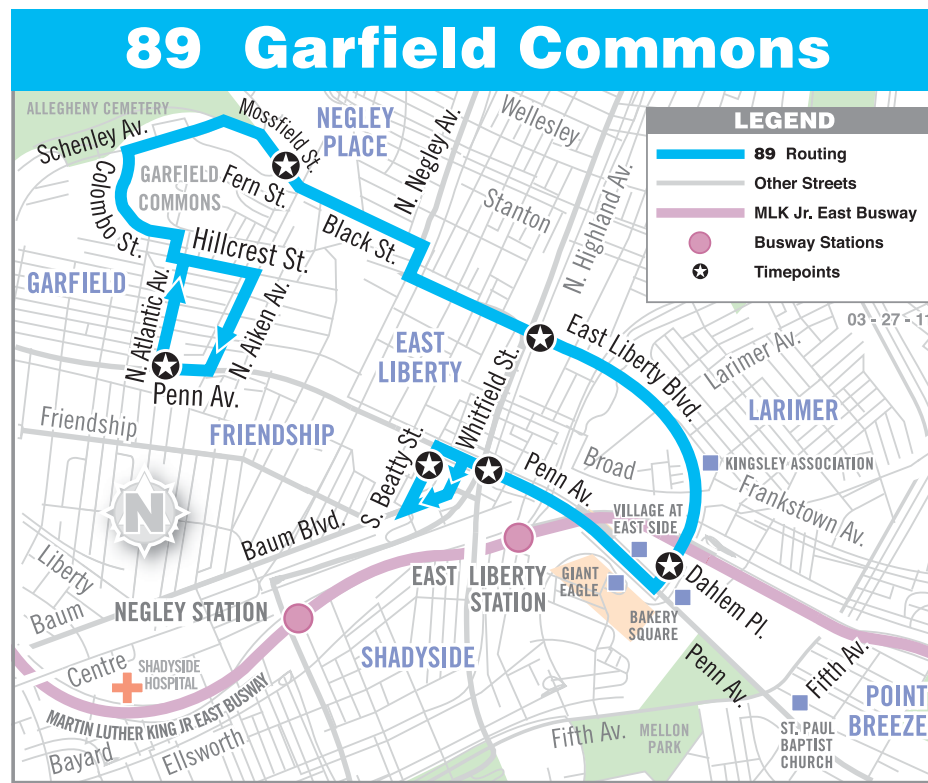

BUS STOPS

Route 88 Downtown Stops

- Penn Avenue** at 11th Street (Greyhound) at Garrison Place at 9th Street at 8th Street
- Liberty Avenue** at Wood Street T Station at Smithfield Street at William Penn Place past 11th Street (Amtrak)

Free Fare Zone

Port Authority bus rides are free within the Golden Triangle every day until 7:00 p.m. The limits of this zone are bounded by Ross St., 11th St. and the Allegheny and Monongahela rivers. Light rail rides on the T are free within FREE FARE ZONE at all times. This includes T rides between Allegheny, North Side, Gateway, Wood Street, Steel Plaza and First Avenue stations.

VISIT PORT AUTHORITY'S WEBSITE AT PortAuthority.org

88 Penn
Downtown • Strip • Lawrenceville • Bloomfield
Garfield • Friendship • East Liberty • Bakery Square
North Point Breeze

89 Garfield Commons
East Liberty • Larimer • Garfield Commons
Garfield