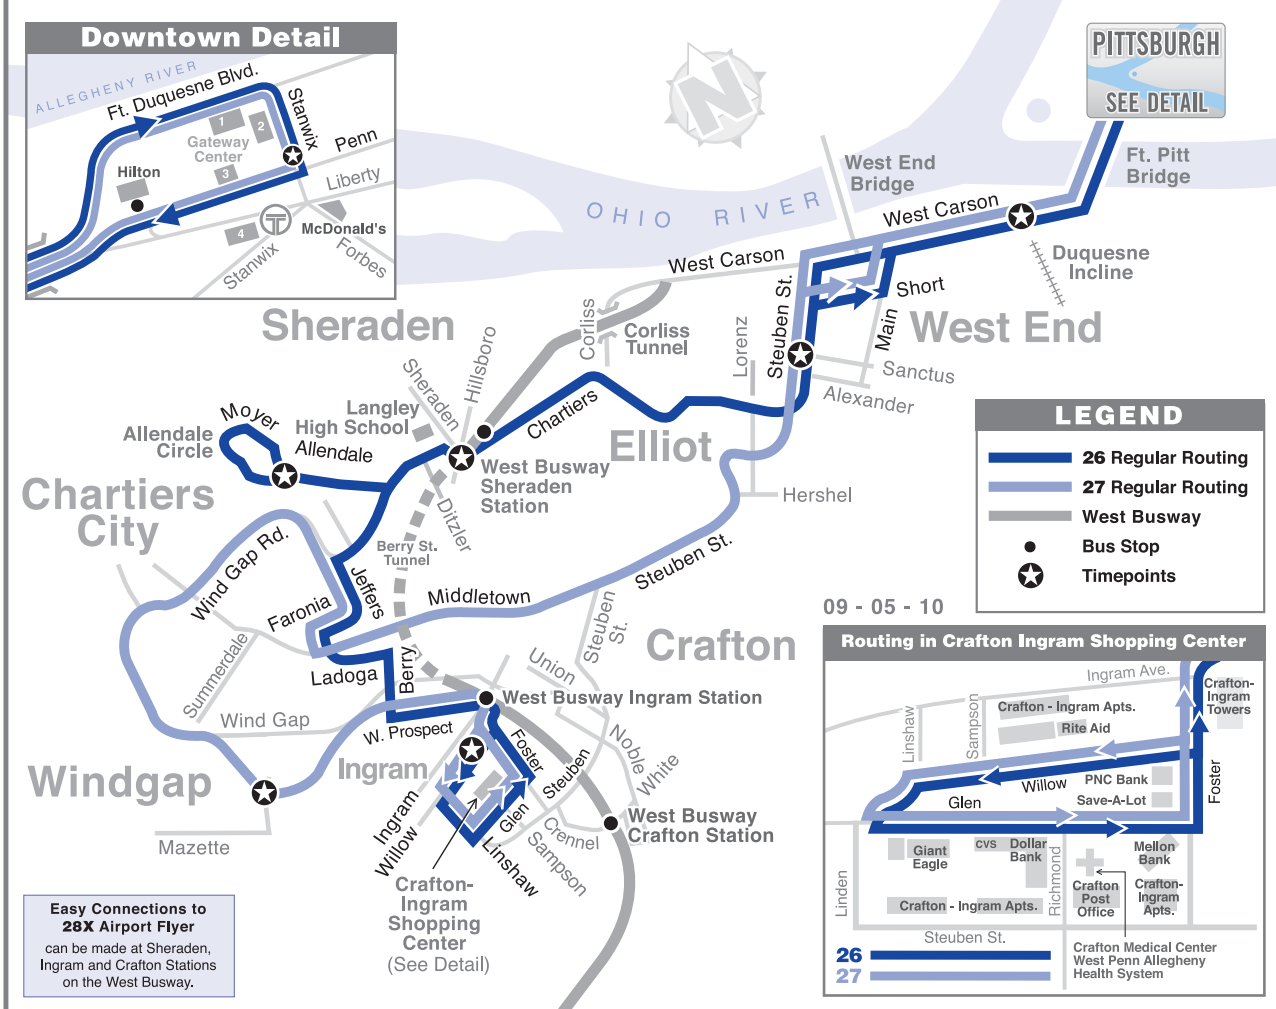

26 Chartiers 27 Fairywood

Flexible
for when you need it.

Stored Cash Value doesn't expire like an annual, monthly or weekly pass.

CUSTOMER SERVICE

412.442.2000

MONDAY THROUGH FRIDAY 6:00 AM - 7:00 PM
WEEKENDS AND HOLIDAYS 8:00 AM - 4:30 PM

SCHEDULE INFORMATION | SUGGESTIONS | COMPLIMENTS
LOST & FOUND | COMPLAINTS

TTY (HEARING AND SPEECH-IMPAIRED) 412.231.7007
ACCESS PARATRANSIT INFORMATION 412.562.5353
MONDAY THROUGH FRIDAY 8:00 AM - 5:00 PM

PARTS OF THIS SCHEDULE ARE AVAILABLE IN LARGE PRINT OR BRAILLE

Section 601 of Title VI of the Civil Rights Act of 1964 states the following: "No person in the United States shall, on the grounds of race, color, or national origin, be excluded from participation in, be denied the benefits of, or be subjected to discrimination under any program or activity receiving Federal financial assistance."

VISIT PORT AUTHORITY'S WEBSITE AT PortAuthority.org

EFFECTIVE 9/25/16

26/27/29

26 Chartiers

Downtown • West End • Elliott • Sheraden
Sheraden Park • Ingram • Crafton

27 Fairywood

Downtown • West End • Elliott • Crafton Heights
Chartiers City • Windgap • Fairywood • Ingram
Crafton

29 Robinson

Downtown • West End • Elliott • Crafton Heights
Ingram • Crafton • Robinson • North Fayette
Pittsburgh Technical College

PortAuthority.org

twitter.com/pghtransit

412.442.2000