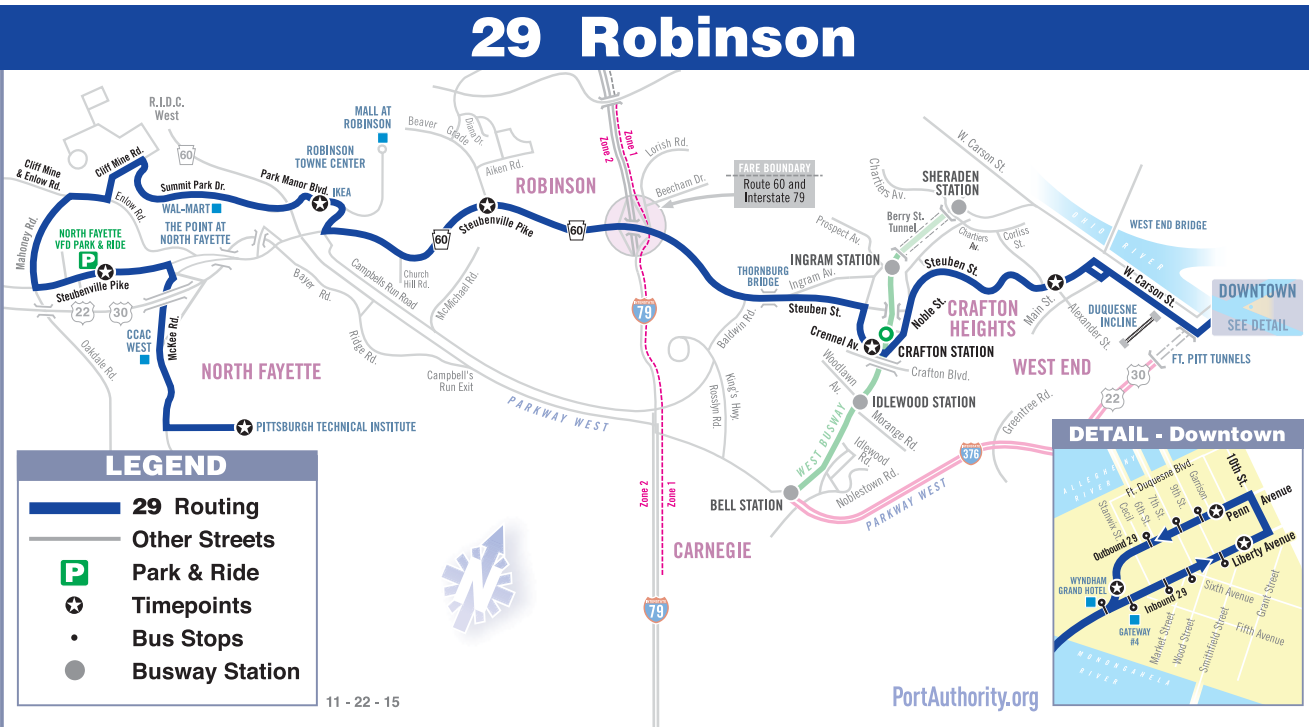

29 ROBINSON

SERVICE NOTES

Routes 26 and 27 Sunday service operates on New Year's Day, Memorial Day, Independence Day, Labor Day, Thanksgiving and Christmas.

Route 29 does not operate on Sundays, New Year's Day, Memorial Day, Independence Day, Labor Day, Thanksgiving or Christmas.

AIRPORT SERVICE

Let Port Authority take you to Pittsburgh International Airport. 28X AIRPORT FLYER operates seven days a week from approximately 3:25 a.m. to 12 Midnight and departs every 30 minutes from Oakland, Downtown and most West Busway stations.

Call 412.442.2000 or pick up a 28X timetable for complete schedule information.

MONDAY THROUGH FRIDAY SERVICE

To Downtown Pittsburgh								To North Fayette - Pittsburgh Technical College							
North Fayette Pittsburgh Technical College	North Fayette Steubenville Pike at North Fayette VFD	Robinson Town Ctr Park Manor Blvd at IKEA	Robinson Steubenville Pike opp. Beaver Grade Rd	Crafton Crennell Ave at Crafton Municipal Building	West End Steuben St at Alexander St	Downtown Liberty Ave at Smithfield St	Downtown Penn Ave at Garrison Pl	Downtown Penn Ave at Garrison Pl	Downtown Liberty Ave near Wyndham Hotel	West End Steuben St opp. Sanctus St	Crafton White Ave at Stoltz Ave	Robinson Steubenville Pike past Beaver Grade Rd	Robinson Town Center Park Manor Blvd opp. IKEA	North Fayette Steubenville Pike opp. North Fayette VFD	North Fayette Pittsburgh Technical College
5:52	5:59	6:09	6:18	6:28	6:37	6:48	6:50	6:50	6:54	7:00	7:08	7:20	7:27	7:40	7:45
6:22	6:29	6:39	6:48	6:58	7:07	7:18	7:20	7:20	7:24	7:30	7:38	7:50	7:57	8:10	8:15
6:43	6:50	7:02	7:12	7:26	7:35	7:48	7:50	7:50	7:54	8:00	8:08	8:20	8:27	8:40	8:45
7:13	7:20	7:32	7:42	7:56	8:05	8:18	8:20	8:20	8:24	8:30	8:38	8:50	8:57	9:10	9:15
7:43	7:50	8:02	8:12	8:26	8:35	8:48	8:50	8:50	8:54	9:00	9:08	9:20	9:27	9:40	9:45
8:47	8:54	9:07	9:17	9:28	9:37	9:48	9:50	9:50	9:54	10:00	10:08	10:20	10:27	10:40	10:45
9:47	9:54	10:07	10:17	10:28	10:37	10:48	10:50	10:50	10:54	11:00	11:08	11:20	11:27	11:40	11:45
10:47	10:54	11:07	11:17	11:28	11:37	11:48	11:50	11:50	11:54	12:00	12:08	12:20	12:27	12:40	12:45
11:47	11:54	12:07	12:17	12:28	12:37	12:48	12:50	12:50	12:54	1:00	1:08	1:20	1:27	1:40	1:46
12:47	12:54	1:07	1:17	1:28	1:37	1:48	1:50	1:50	1:54	2:00	2:08	2:20	2:27	2:40	2:46
1:47	1:54	2:07	2:17	2:28	2:37	2:48	2:50	2:50	2:54	3:00	3:08	3:20	3:27	3:40	3:46
2:47	2:54	3:07	3:17	3:28	3:37	3:48	3:50	3:50	3:54	4:00	4:08	4:20	4:27	4:40	4:46
3:09	3:16	3:30	3:43	3:58	4:07	4:18	4:20	4:20	4:24	4:30	4:38	4:50	4:57	5:10	5:16
3:39	3:46	4:00	4:13	4:28	4:37	4:48	4:50	4:50	4:54	5:00	5:08	5:20	5:27	5:40	5:46
4:09	4:16	4:30	4:43	4:58	5:07	5:18	5:20	5:20	5:24	5:30	5:38	5:50	5:57	6:10	6:16
4:39	4:46	5:00	5:13	5:28	5:37	5:48	5:50	5:50	5:54	6:00	6:08	6:20	6:27	6:40	6:46
5:14	5:21	5:35	5:47	6:00	6:07	6:18	6:20	6:20	6:24	6:30	6:38	6:50	6:57	7:10	7:16
5:44	5:51	6:05	6:17	6:30	6:37	6:48	6:50	6:50	6:54	7:00	7:08	7:20	7:27	7:40	7:46