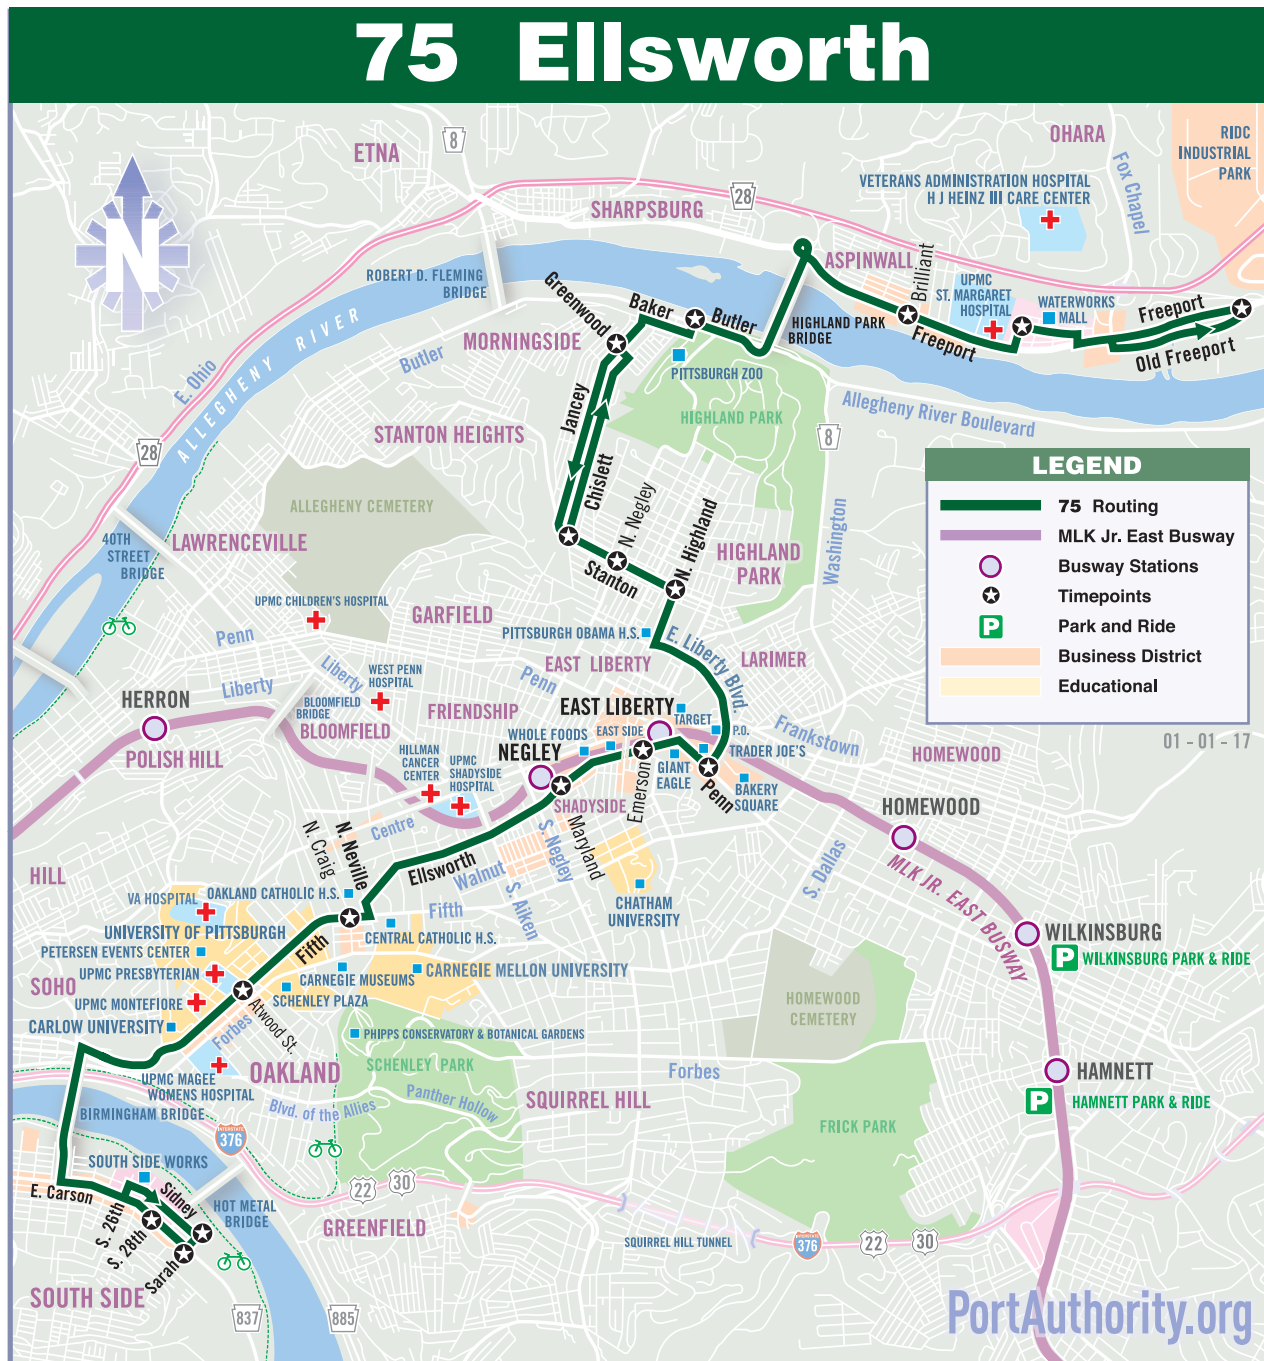

AIRPORT SERVICE

Let Port Authority take you to Pittsburgh International Airport. 28X AIRPORT FLYER operates seven days a week from approximately 3:25 a.m. to 12 Midnight and departs every 30 minutes from Oakland, Downtown and most West Busway stations.

Call 412.442.2000 or pick up a 28X timetable for complete information.

EFFECTIVE 9/3/17

75

New locations. More opportunities.

We've now made it even easier to purchase or reload your ConnectCard.

In addition to Port Authority's Downtown Service Center and the more than four dozen Giant Eagle locations and 20 independent retailers that have been selling Port Authority passes, we recently partnered with area Goodwill stores.

In the coming months, Port Authority will also add nearly a dozen more ConnectCard Machines along its light rail system.

Riders can soon buy a card, purchase a pass or stored cash value and check their balance at over 150 ConnectCard sites throughout Allegheny County, and online at connectcard.org.

CUSTOMER SERVICE

412.442.2000

MONDAY THROUGH FRIDAY 6:00 AM - 7:00 PM

WEEKENDS AND HOLIDAYS 8:00 AM - 4:30 PM

SCHEDULE INFORMATION | SUGGESTIONS | COMPLIMENTS
LOST & FOUND | COMPLAINTS

TTY (HEARING AND SPEECH-IMPAIRED) 412.231.7007

ACCESS PARATRANSIT INFORMATION 412.562.5353

MONDAY THROUGH FRIDAY 8:00 AM - 5:00 PM

PARTS OF THIS SCHEDULE ARE AVAILABLE IN LARGE PRINT OR BRAILLE

VISIT PORT AUTHORITY'S WEBSITE AT PortAuthority.org

PortAuthority.org

twitter.com/pghttransit

412.442.2000