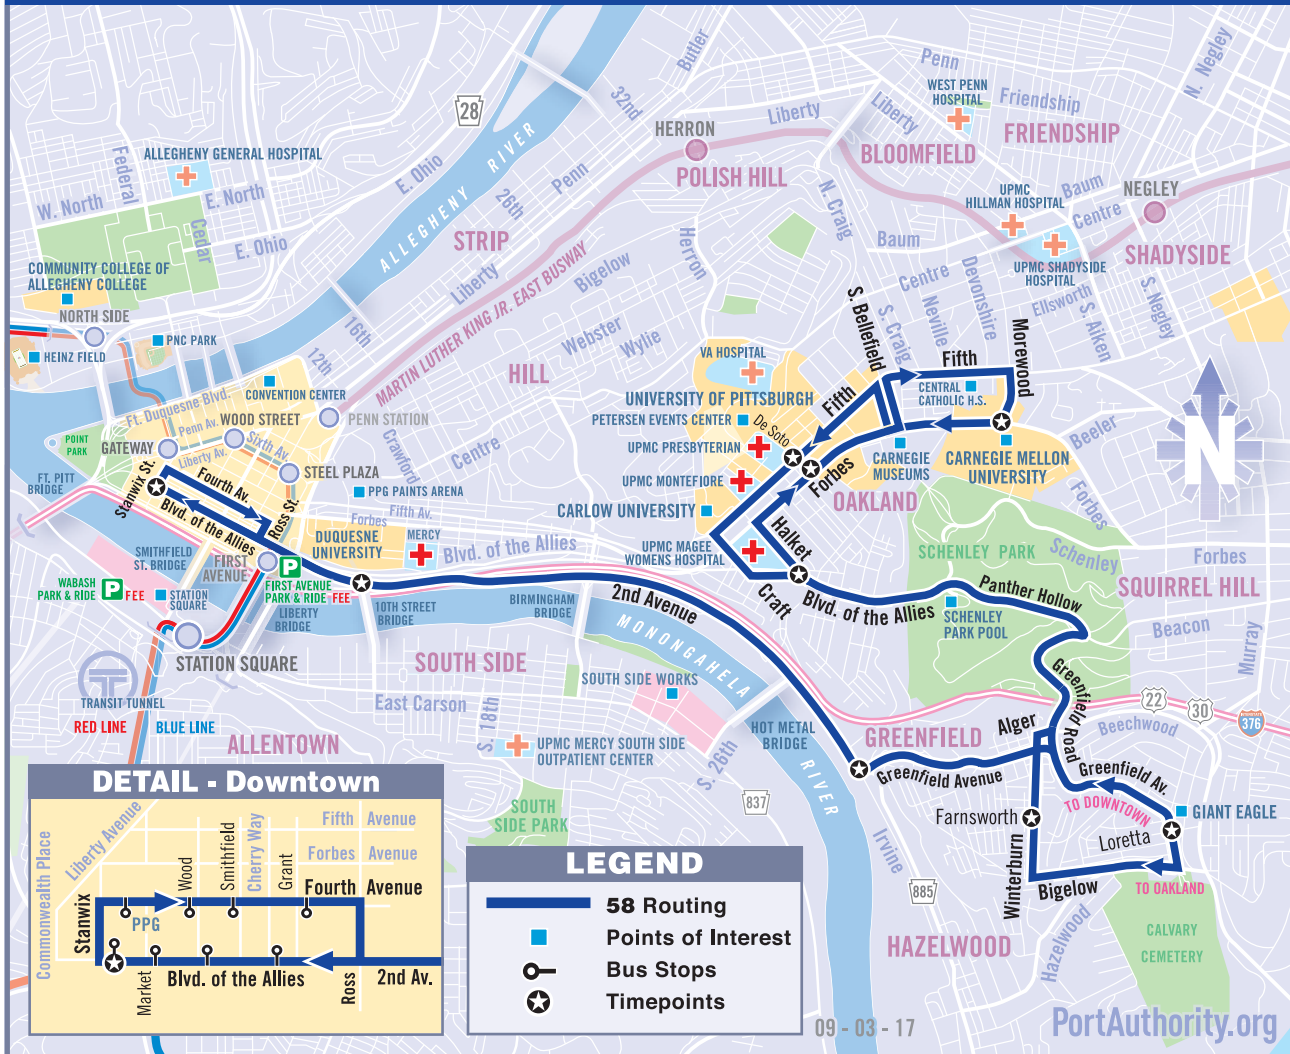

58 Greenfield

BUS STOPS

Route 58 Downtown Stops

Blvd of the Allies	past Cherry Way at Wood Street at Market Street at Stanwix Street
Fourth Avenue	at PPG Entrance at Wood Street at Smithfield Street past Grant Street

ANNOUNCEMENTS

September 3, 2017 Service Changes:

Route 58: Following the opening of the new Greenfield Bridge, Route 58 is restored to its pre-construction routing. Service via Squirrel Hill will no longer operate.

The schedule has been completely revised.

SERVICE NOTES

Route 58 Sunday service operates on New Years Day, Memorial Day, Independence Day, Labor Day, Thanksgiving and Christmas.

AIRPORT SERVICE

Let Port Authority take you to Pittsburgh International Airport. 28X AIRPORT FLYER operates seven days a week from approximately 3:25 a.m. to 12 Midnight and departs every 30 minutes from Oakland, Downtown and most West Busway stations.

Call 412.442.2000 or pick up a 28X timetable for complete schedule information.

Fare Information Starting 1/1/17

One Zone. One Fare.

Base fare will be $2.50 with a ConnectCard. Cash riders will pay $2.75 per ride.

Transfer for $1.00 with a ConnectCard.

$1 in stored cash value will be automatically deducted from your balance within 3 hours of your last tap. Cash customers will pay a full fare to transfer.

Pay as you enter.

Starting January 1, 2017, you will board through the front door of the bus and pay as you enter. Every time, everywhere. This means there will be no free fare zone for bus riders. You can still ride the T for free anytime from First Avenue Station to Allegheny Station.

Special Fares

Children [6-11] pay half the full ConnectCard fare with a Kid's ConnectCard.

Children 5 and under ride free when accompanied by a fare-paying adult.

Persons with Disabilities pay half the full ConnectCard fare with a Port Authority Reduced Fare ConnectCard. Cash half fare is $1.35.

Senior Citizens ride free when displaying a Medicare ID or state-issued senior citizen transit pass.

Pass Prices

Annual Pass $1,072.50

Monthly Pass $97.50

Weekly Pass $25.00

Day Pass $7.00 per day.

Valid from time of first tap through end Port Authority service that day.

New locations. More opportunities.

We've now made it even easier to purchase or reload your ConnectCard.

In addition to Port Authority's Downtown Service Center and the more than four dozen **Giant Eagle** locations and 20 independent retailers that have been selling Port Authority passes, we recently partnered with area **Goodwill** stores.

In the coming months, Port Authority will also add nearly a dozen more ConnectCard Machines along its light rail system.

Riders can soon buy a card, purchase a pass or stored cash value and check their balance at over **150 ConnectCard sites** throughout Allegheny County, and online at connectcard.org.

CUSTOMER SERVICE

412.442.2000

MONDAY THROUGH FRIDAY 6:00 AM - 7:00 PM

WEEKENDS AND HOLIDAYS 8:00 AM - 4:30 PM

SCHEDULE INFORMATION | SUGGESTIONS | COMPLIMENTS
LOST & FOUND | COMPLAINTS