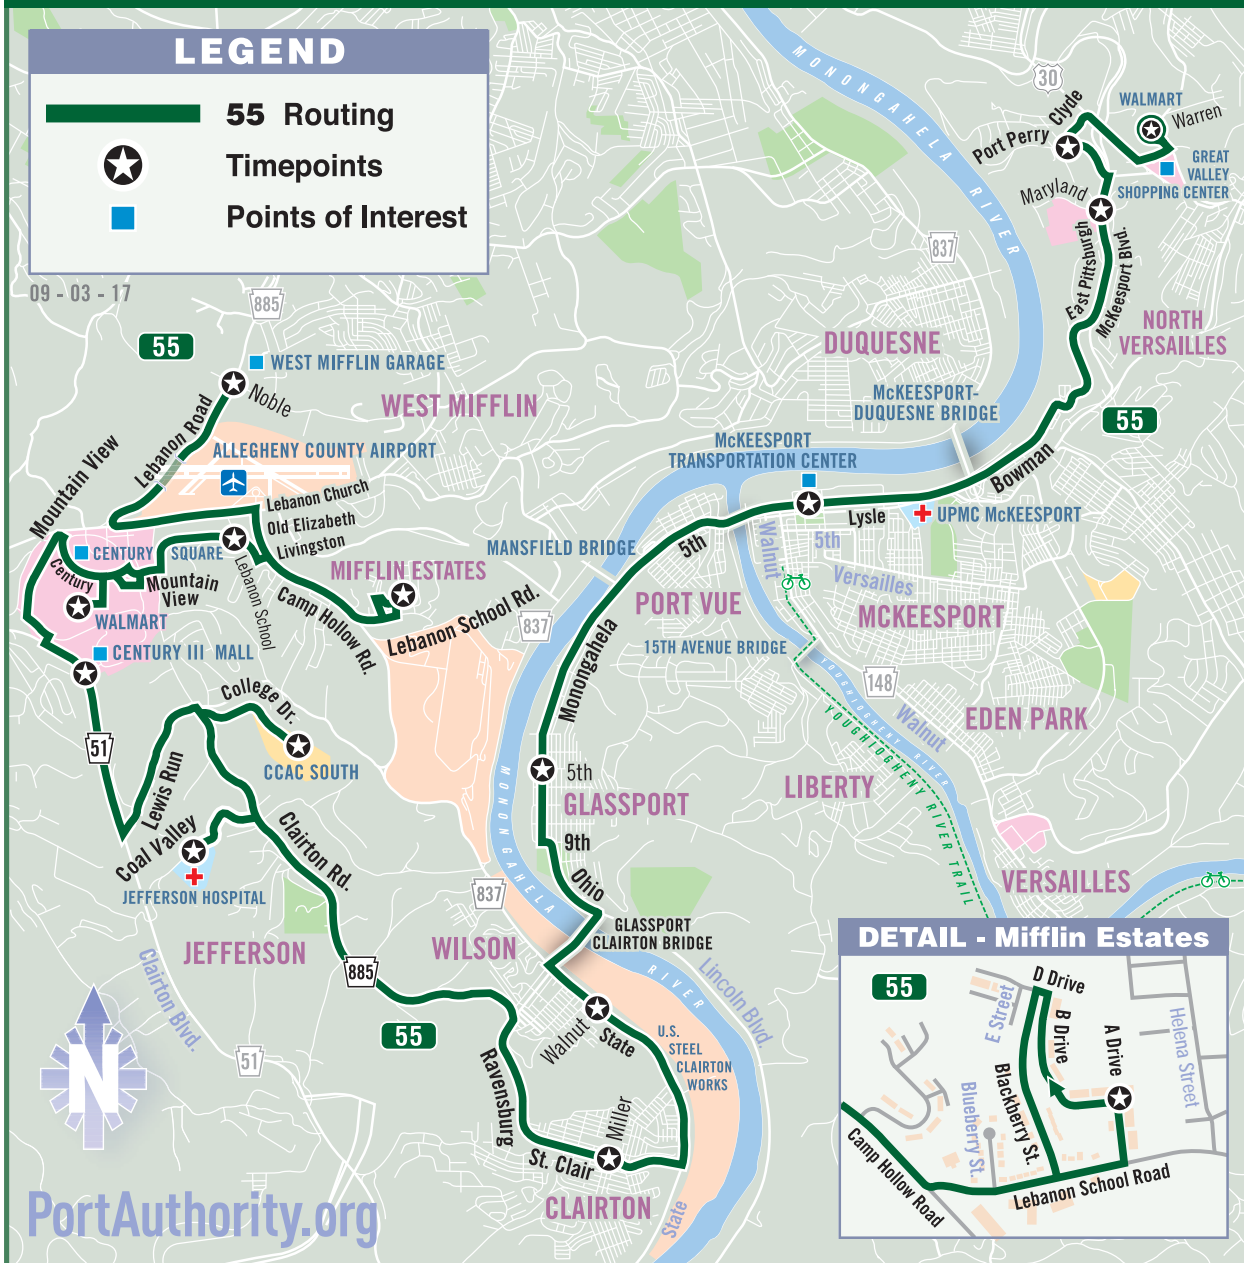

55 Glassport

ANNOUNCEMENTS

September 3, 2017 Service Changes:

Route 55: Service has been rerouted to operate via Old Elizabeth Road and will serve Mifflin Estates. Most departure times have changed. See schedule for details.

Trips will depart North Versailles Wal-Mart one minute earlier.

SERVICE NOTES

Route 55 Sunday service is operated on New Years Day, Memorial Day, Independence Day, Labor Day, Thanksgiving and Christmas.

AIRPORT SERVICE

Let Port Authority take you to Pittsburgh International Airport. 28X AIRPORT FLYER operates seven days a week from approximately 3:25 a.m. to 12 Midnight and departs every 30 minutes from Oakland, Downtown and most West Busway stations.

Call 412.442.2000 or pick up a 28X timetable for complete schedule information.

Fare Information Starting 1/1/17

One Zone. One Fare.

Base fare will be $2.50 with a ConnectCard. Cash riders will pay $2.75 per ride.

Transfer for $1.00 with a ConnectCard.

$1 in stored cash value will be automatically deducted from your balance within 3 hours of your last tap. Cash customers will pay a full fare to transfer.

Pay as you enter.

Starting January 1, 2017, you will board through the front door of the bus and pay as you enter. Every time, everywhere. This means there will be no free fare zone for bus riders. You can still ride the T for free anytime from First Avenue Station to Allegheny Station.

Special Fares

Children [6-11] pay half the full ConnectCard fare with a Kid's ConnectCard.

Children 5 and under ride free when accompanied by a fare-paying adult.

Persons with Disabilities pay half the full ConnectCard fare with a Port Authority Reduced Fare ConnectCard. Cash half fare is $1.35.

Senior Citizens ride free when displaying a Medicare ID or state-issued senior citizen transit pass.

Pass Prices

Annual Pass	$1,072.50
Monthly Pass	$97.50
Weekly Pass	$25.00
Day Pass	$7.00 per day.

Valid from time of first tap through end Port Authority service that day.

New locations. More opportunities.

We've now made it even easier to purchase or reload your ConnectCard.

In addition to Port Authority's Downtown Service Center and the more than four dozen **Giant Eagle** locations and 20 independent retailers that have been selling Port Authority passes, we recently partnered with area **Goodwill** stores.

In the coming months, Port Authority will also add nearly a dozen more ConnectCard Machines along its light rail system.

Riders can soon buy a card, purchase a pass or stored cash value and check their balance at over **150 ConnectCard sites** throughout Allegheny County, and online at connectcard.org.

CUSTOMER SERVICE

412.442.2000

MONDAY THROUGH FRIDAY 6:00 AM - 7:00 PM
WEEKENDS AND HOLIDAYS 8:00 AM - 4:30 PM

SCHEDULE INFORMATION | SUGGESTIONS | COMPLIMENTS
LOST & FOUND | COMPLAINTS

TTY (HEARING AND SPEECH-IMPAIRED) 412.231.7007

ACCESS PARATRANSIT INFORMATION 412.562.5353

MONDAY THROUGH FRIDAY 8:00 AM - 5:00 PM

PARTS OF THIS SCHEDULE ARE AVAILABLE IN LARGE PRINT OR BRAILLE