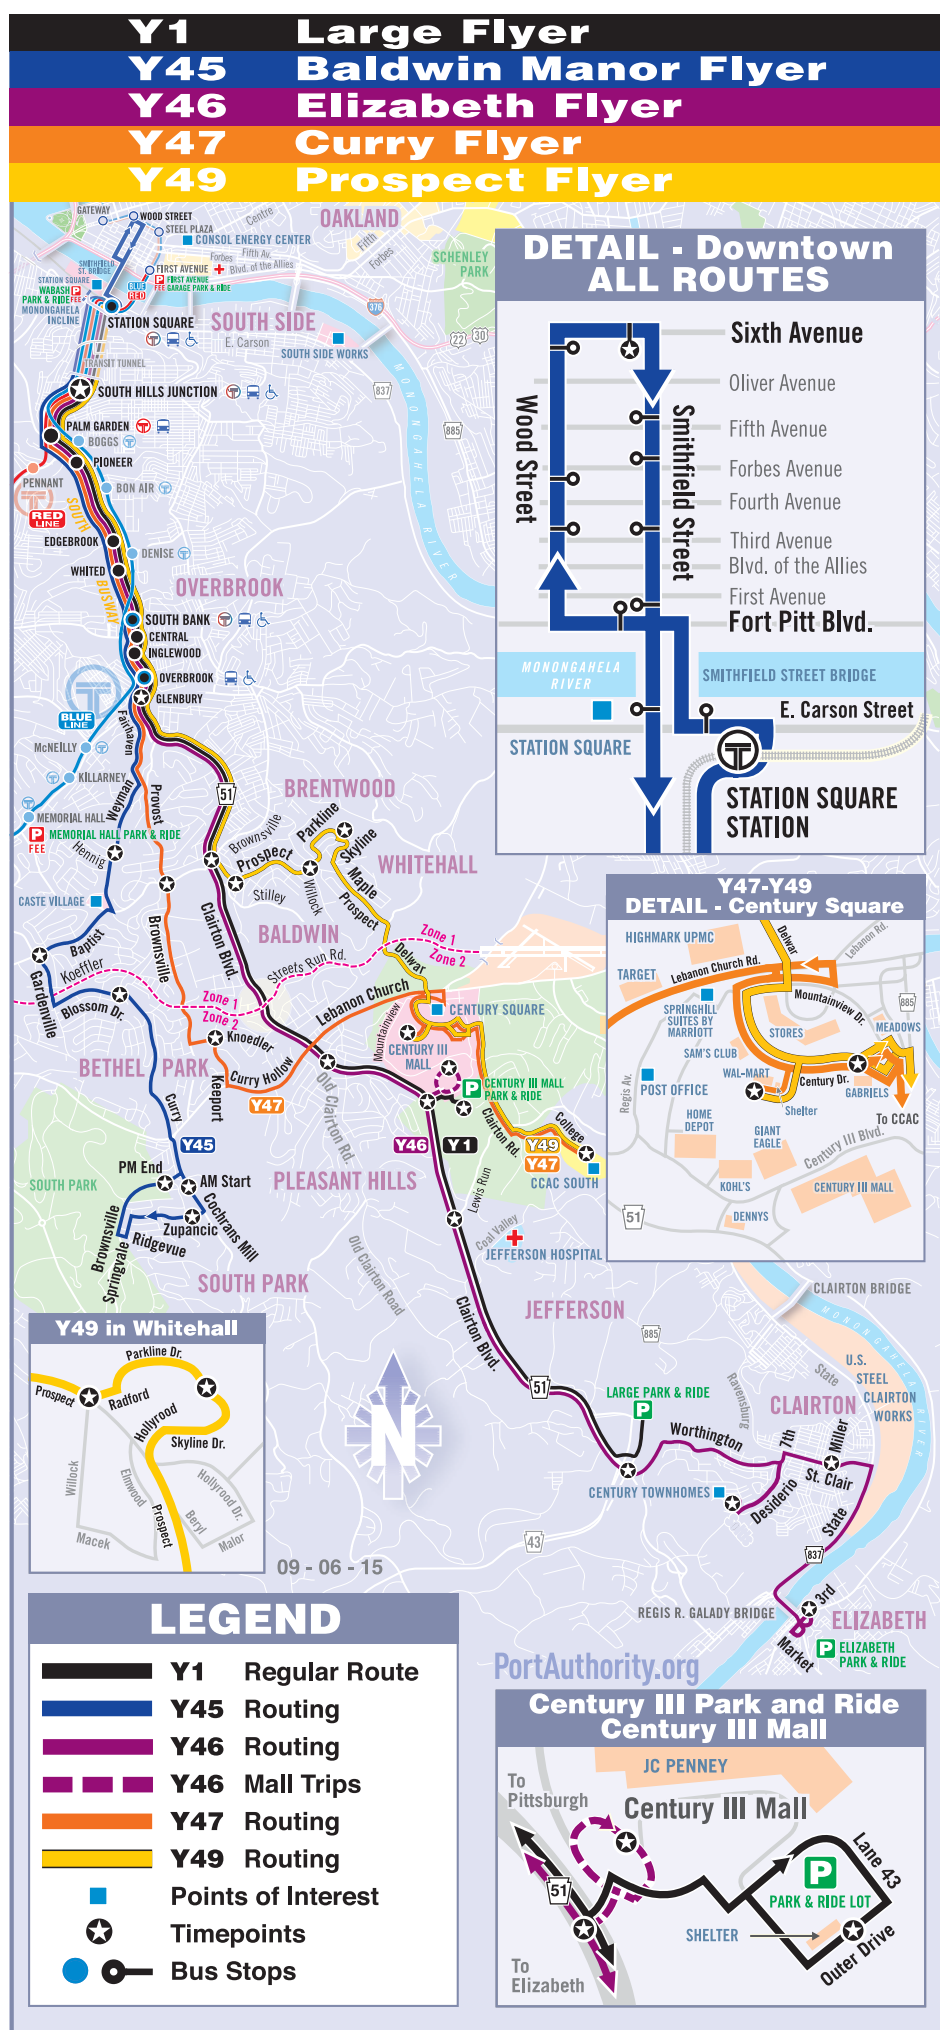

ANNOUNCEMENTS

June 19, 2016 Service Changes:

Route Y45: Travel times have been revised; most departure times have changed. See schedule for details.

Route Y47: Travel times have been revised; most departure times have changed. See schedule for details.

Route Y49: Travel times have been revised; most departure times have changed. See schedule for details.

A new Sunday round trip arriving and departing Downtown at 8:23 am has been added.

BUS STOPS

Y45, Y47 & Y49 Downtown Stops

- **East Carson Street** at Smithfield Street Bridge
- **Fort Pitt Boulevard** past Smithfield Street
- **Wood Street** past Third Avenue btw Forbes and Fifth Avenue at Sixth Avenue
- **Sixth Avenue** at Smithfield Street
- **Smithfield Street** at Forbes Avenue at Third Avenue at Fort Pitt Boulevard at Station Square (Landmarks Bldg)

Port Authority Fares

		Cash Fares					
TO	FROM	Zone 1		Zone 1A		Zone 2	
		Full	Half	Full	Half	Full	Half
Zone 1	Zone 1	2.50		2.50		3.75	
Zone 1	Zone 1A		1.25		1.25		1.85
Zone 1A	Zone 1	2.50		2.50		2.50	
Zone 1A	Zone 1A		1.25		1.25		1.25
Zone 2	Zone 1	3.75		2.50		2.50	
Zone 2	Zone 1A		1.85		1.25		1.25

Free Fare Zone

Port Authority bus rides are free within the Golden Triangle every day until 7:00 p.m. The limits of this zone are bounded by Ross St., 11th St. and the Allegheny and Monongahela rivers. Light rail rides on the T are free within FREE FARE ZONE at all times. This includes T rides between Allegheny, North Side, Gateway, Wood Street, Steel Plaza and First Avenue stations.

Special Fares

Children (6-11) pay half the full cash fare.

Children 5 and under (Up to four) ride free when accompanied by a fare-paying passenger.

Persons with Disabilities pay half the full cash fare when displaying a Medicare ID, state-issued half-fare card or Port Authority reduced-fare ConnectCard.

Senior Citizens Ride Free when displaying a Medicare ID or state-issued senior citizen transit pass.

Light Rail "T" - Peak Direction Surcharge on Cash Fares

A 0.75 surcharge is applied to T cash fare inbound from 6:00 a.m. to 9:00 a.m. and outbound 4:00 p.m. to 6:30 p.m. on weekdays. Riders paying with passes, tickets and transfers are not subject to the surcharge.

	Base Fare	T Surcharge
1 Zone	2.50	0.75
2 Zone	3.75	0.75

Transfers

A transfer may be purchased for 1.00 additional and is valid for three (3) hours in any direction for a one-zone ride.

Adults	1.00
Children 6-11 and people with disabilities	0.50

Passes and Tickets

	1 Zone	2 Zone
Weekly Pass	25.00	37.50
Monthly Pass	97.50	146.25
Annual Pass	1,072.50	1,608.75
Ten Trip Tickets	25.00	37.50

EFFECTIVE 6/19/16

Y45/Y47/Y49

Flexible
for when you need it.

Stored Cash Value doesn't expire like an annual, monthly or weekly pass.

CUSTOMER SERVICE

412.442.2000

MONDAY THROUGH FRIDAY 6:00 AM - 7:00 PM
WEEKENDS AND HOLIDAYS 8:00 AM - 4:30 PM

SCHEDULE INFORMATION | SUGGESTIONS | COMPLIMENTS
LOST & FOUND | COMPLAINTS

TTY (HEARING AND SPEECH-IMPAIRED) 412.231.7007

ACCESS PARATRANSIT INFORMATION 412.562.5353

MONDAY THROUGH FRIDAY 8:00 AM - 5:00 PM