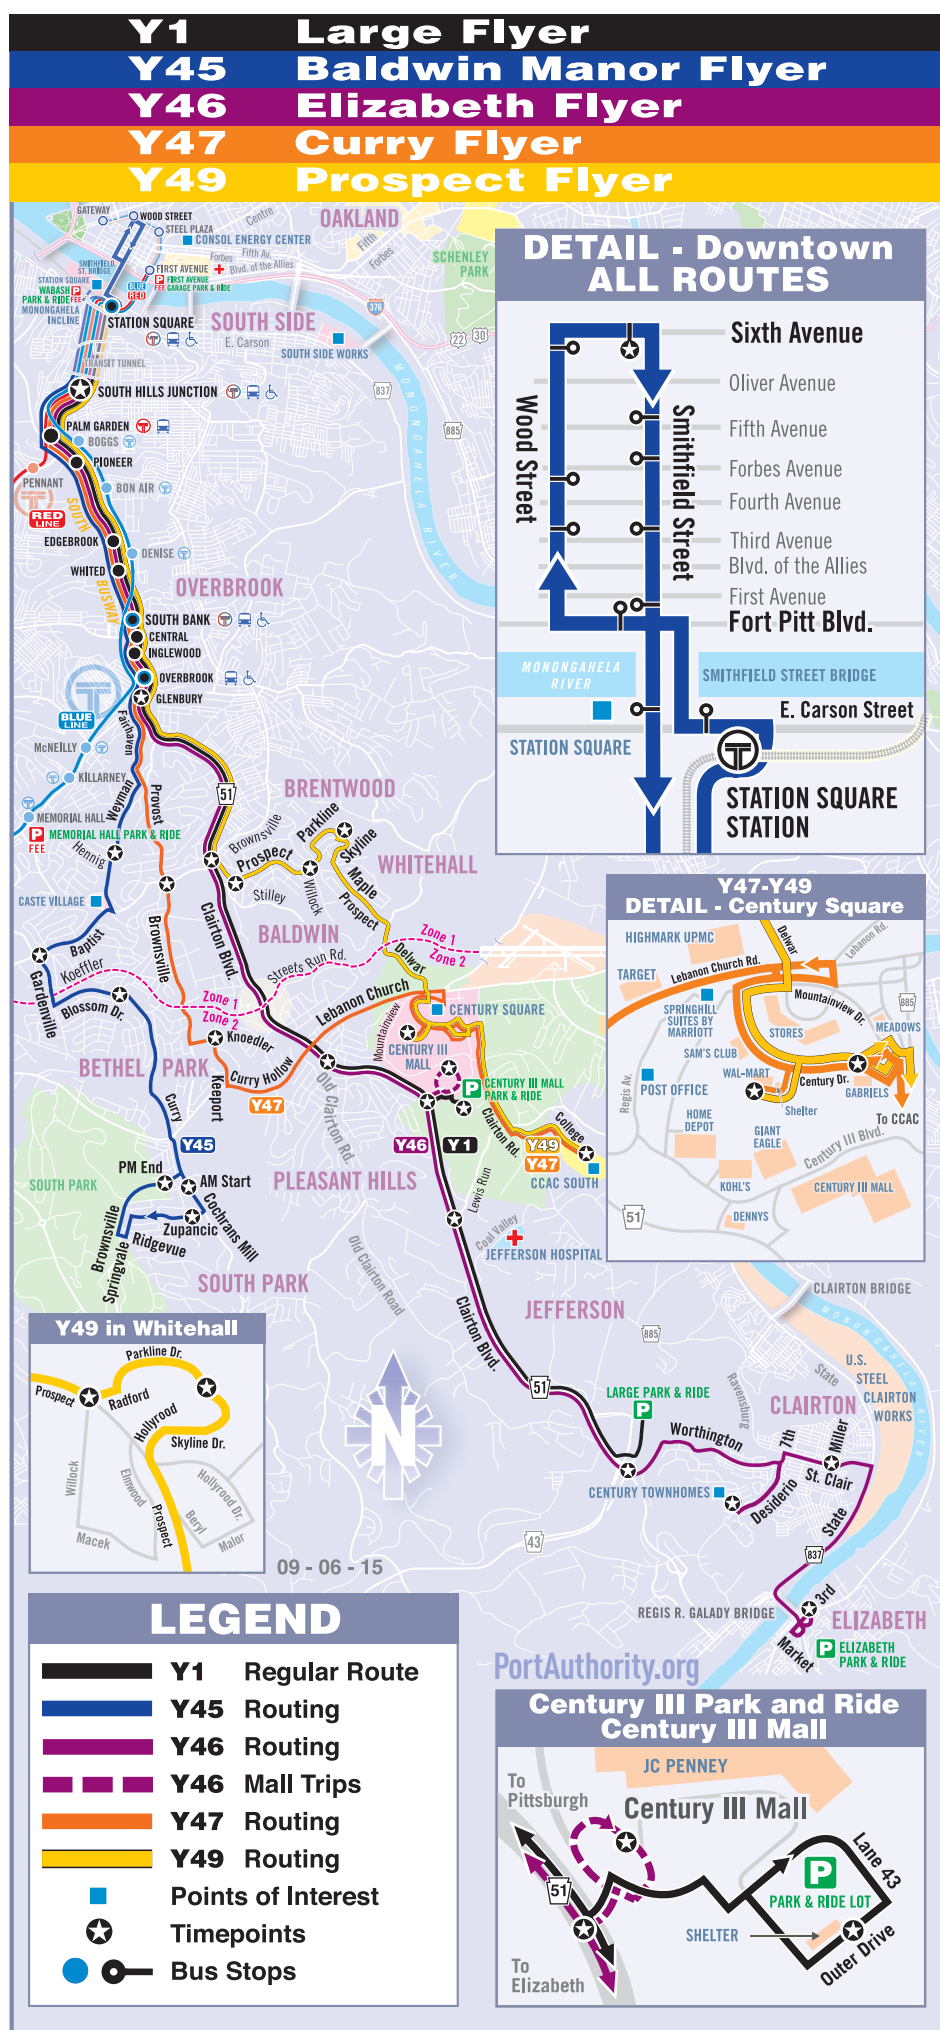

ANNOUNCEMENTS

June 19, 2016 Service Changes:

Route Y45: Travel times have been revised; most departure times have changed. See schedule for details.

Route Y47: Travel times have been revised; most departure times have changed. See schedule for details.

Route Y49: Travel times have been revised; most departure times have changed. See schedule for details.

A new Sunday round trip arriving and departing Downtown at 8:23 am has been added.

BUS STOPS

Y45, Y47 & Y49 Downtown Stops

- **East Carson Street** at Smithfield Street Bridge
- **Fort Pitt Boulevard** past Smithfield Street
- **Wood Street** past Third Avenue btw Forbes and Fifth Avenue at Sixth Avenue
- **Sixth Avenue** at Smithfield Street
- **Smithfield Street** at Forbes Avenue at Third Avenue at Fort Pitt Boulevard at Station Square (Landmarks Bldg)

Port Authority Fares

		Cash Fares					
TO	→	Zone 1		Zone 1A		Zone 2	
↓	FROM	Full	Half	Full	Half	Full	Half
Zone 1	Zone 1	2.50		2.50		3.75	
Zone 1	Zone 1A		1.25		1.25		1.85
Zone 1A	Zone 1	2.50		2.50		2.50	
Zone 1A	Zone 1A		1.25		1.25		1.25
Zone 2	Zone 1	3.75		2.50		2.50	
Zone 2	Zone 1A		1.85		1.25		1.25

Free Fare Zone

Port Authority bus rides are free within the Golden Triangle every day until 7:00 p.m. The limits of this zone are bounded by Ross St., 11th St. and the Allegheny and Monongahela rivers. Light rail rides on the T are free within FREE FARE ZONE at all times. This includes T rides between Allegheny, North Side, Gateway, Wood Street, Steel Plaza and First Avenue stations.

Special Fares

Children (6-11) pay half the full cash fare.

Children 5 and under (Up to four) ride free when accompanied by a fare-paying passenger.

Persons with Disabilities pay half the full cash fare when displaying a Medicare ID, state-issued half-fare card or Port Authority reduced-fare ConnectCard.

Senior Citizens Ride Free when displaying a Medicare ID or state-issued senior citizen transit pass.

Light Rail "T" - Peak Direction Surcharge on Cash Fares

A 0.75 surcharge is applied to T cash fare inbound from 6:00 a.m. to 9:00 a.m. and outbound 4:00 p.m. to 6:30 p.m. on weekdays. Riders paying with passes, tickets and transfers are not subject to the surcharge.

	Base Fare	T Surcharge
1 Zone	2.50	0.75
2 Zone	3.75	0.75

Transfers

A transfer may be purchased for 1.00 additional and is valid for three (3) hours in any direction for a one-zone ride.

Adults	1.00
Children 6-11 and people with disabilities	0.50

Passes and Tickets

	1 Zone	2 Zone
Weekly Pass	25.00	37.50
Monthly Pass	97.50	146.25
Annual Pass	1,072.50	1,608.75
Ten Trip Tickets	25.00	37.50

EFFECTIVE 6/19/16

Y45/Y47/Y49

Flexible
for when you need it.

Stored Cash Value doesn't expire like an annual, monthly or weekly pass.

CUSTOMER SERVICE

412.442.2000

MONDAY THROUGH FRIDAY 6:00 AM - 7:00 PM

WEEKENDS AND HOLIDAYS 8:00 AM - 4:30 PM

SCHEDULE INFORMATION | SUGGESTIONS | COMPLIMENTS
LOST & FOUND | COMPLAINTS

TTY (HEARING AND SPEECH-IMPAIRED) 412.231.7007

ACCESS PARATRANSIT INFORMATION 412.562.5353

MONDAY THROUGH FRIDAY 8:00 AM - 5:00 PM