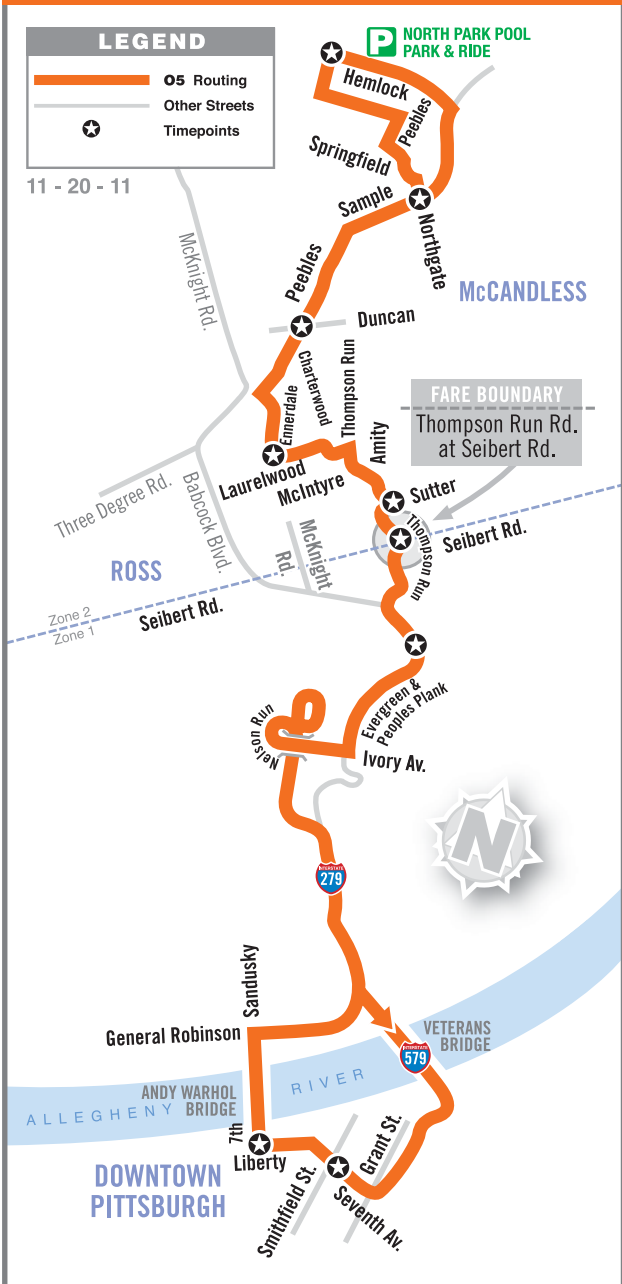

BUS STOPS

Route 12 Downtown Stops

9th Street	at Penn Avenue
Liberty Avenue	at 7th Street (Clark Building)
7th Street	at Fort Duquesne Boulevard

Route O5 Downtown Stops

Seventh Avenue	at Smithfield Street
Liberty Avenue	at 7th Street (Clark Building)
7th Street	at Fort Duquesne Boulevard

Route O12 Downtown Stops

Stanwix Street	at Gateway #2
Liberty Avenue	at Market Street opposite 9th Street
Seventh Avenue	at William Penn Place

ANNOUNCEMENTS

September 6, 2015 Service Changes:

Route 12: The former Rave Cinema Park and Ride is renamed McCandless Park and Ride.

A new Saturday outbound trip will depart Liberty Avenue at 7th Street Downtown at 7:10 am. A new Saturday inbound trip will depart McCandless Park and Ride at 10:08 pm. A new Sunday outbound trip will depart Liberty Avenue at 7th Street Downtown at 8:35 am.

Route O12: The former Rave Cinema Park and Ride is renamed McCandless Park and Ride.

A new morning outbound trip will depart Seventh Avenue at William Penn Place Downtown at 7:07 am. Morning inbound service frequencies are revised.

Route O5: There are no changes to this schedule.

05 Thompson Run Flyer

Port Authority Fares

Cash Fares						
TO →	Zone 1		Zone 1A		Zone 2	
↓ FROM	Full	Half	Full	Half	Full	Half
Zone 1	2.50	1.25	2.50	1.25	3.75	1.85
Zone 1A	2.50	1.25	2.50	1.25	2.50	1.25
Zone 2	3.75	1.85	2.50	1.25	2.50	1.25

Free Fare Zone
Port Authority bus rides are free within the Golden Triangle every day until 7:00 p.m. The limits of this zone are bounded by Ross St., 11th St. and the Allegheny and Monongahela rivers. Light rail rides on the T are free within FREE FARE ZONE at all times. This includes T rides between Allegheny, North Side, Gateway, Wood Street, Steel Plaza and First Avenue stations.

Special Fares
Children (6-11) pay half the full cash fare.
Children 5 and under (Up to four) ride free when accompanied by a fare-paying passenger.
Persons with Disabilities pay half the full cash fare when displaying a Medicare ID, state-issued half-fare card or Port Authority reduced-fare ConnectCard.
Senior Citizens Ride Free when displaying a Medicare ID or state-issued senior citizen transit pass.
Light Rail "T" - Peak Direction Surcharge on Cash Fares A 0.75 surcharge is applied to T cash fare inbound from 6:00 a.m. to 9:00 a.m. and outbound 4:00 p.m. to 6:30 p.m on weekdays. Riders paying with passes, tickets and transfers are not subject to the surcharge.

	Base Fare	T Surcharge
1 Zone	2.50	0.75
2 Zone	3.75	0.75

Transfers
A transfer may be purchased for 1.00 additional and is valid for three (3) hours in any direction for a one-zone ride.
Adults 1.00
Children 6-11 and people with disabilities 0.50

Passes and Tickets		
	1 Zone	2 Zone
Weekly Pass	25.00	37.50
Monthly Pass	97.50	146.25
Annual Pass	1,072.50	1,608.75
Ten Trip Tickets	25.00	37.50

Port Authority and ACCESS provide efficient and reliable transit and paratransit service to persons with disabilities in Allegheny County.

Through improved service, accessibility and new technologies, we have teamed up to become one of the largest and most successful systems in the United States. We are committed to enhancing the quality of service for riders now and in the future.

CUSTOMER SERVICE

412.442.2000

MONDAY THROUGH FRIDAY 6:00 AM - 7:00 PM
WEEKENDS AND HOLIDAYS 8:00 AM - 4:30 PM
SCHEDULE INFORMATION | SUGGESTIONS | COMPLIMENTS
LOST & FOUND | COMPLAINTS
TTY (HEARING AND SPEECH-IMPAIRED) 412.231.7007
ACCESS PARATRANSIT INFORMATION 412.562.5353
MONDAY THROUGH FRIDAY 8:00 AM - 5:00 PM

PARTS OF THIS SCHEDULE ARE AVAILABLE IN LARGE PRINT OR BRAILLE

Section 601 of Title VI of the Civil Rights Act of 1964 states the following: "No person in the United States shall, on the grounds of race, color, or national origin, be excluded from participation in, be denied the benefits of, or be subjected to discrimination under any program or activity receiving Federal financial assistance."

VISIT PORT AUTHORITY'S WEBSITE AT PortAuthority.org

EFFECTIVE 9/6/15

12/05/012

12 McKnight

Downtown • North Shore • Allegheny Center
East Allegheny • East Street Valley • Ross • McCandless

05 Thompson Run Flyer