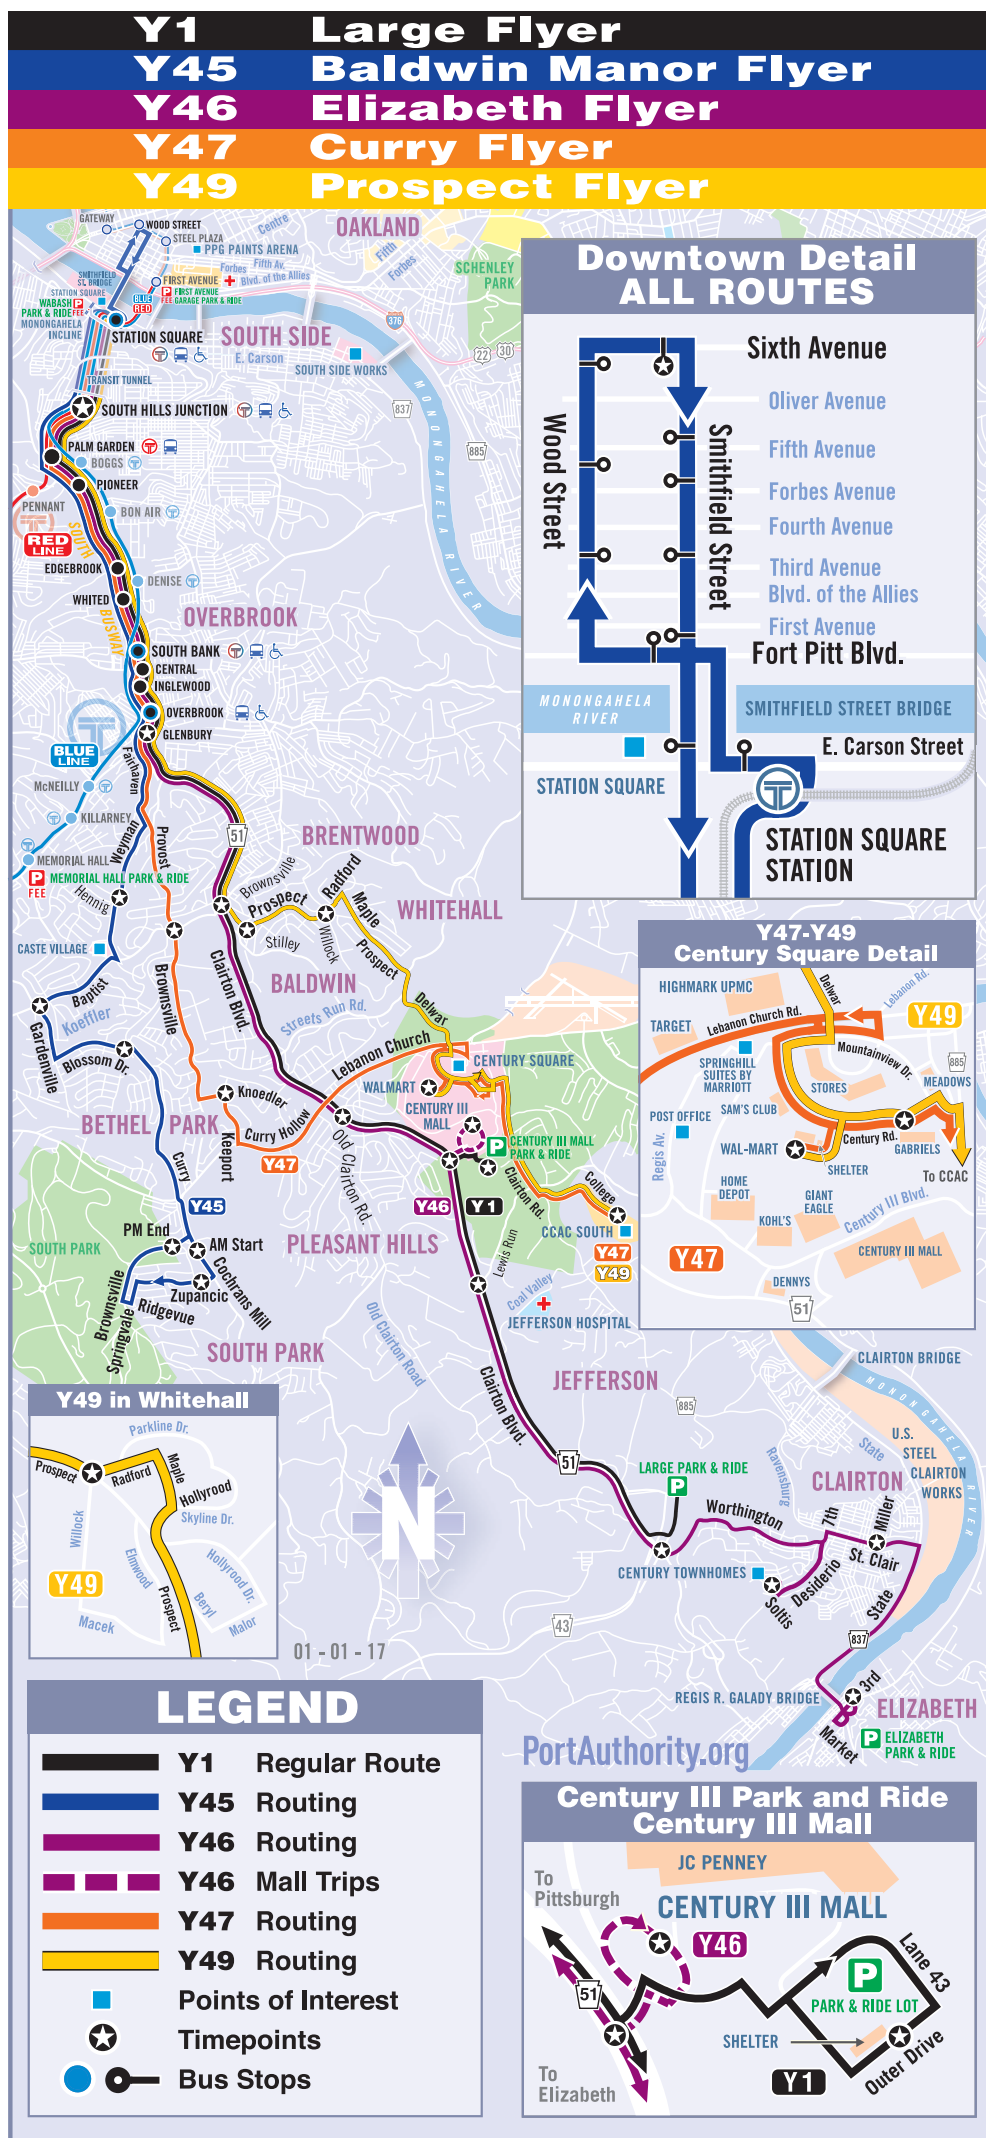

Y45 BALDWIN MANOR FLYER

MONDAY THROUGH FRIDAY SERVICE

To Downtown Pittsburgh								To South Park Township								
Broughton Cochran Mill Rd past Brownsville Rd	Broughton Zupanic Dr past Cochran Mill Rd	Baldwin Blossom Rd at Laurel Dr	Whitehall Gardenville Rd at Baptist Rd	Whitehall Weyman Rd at White Hampton Ln	Overbrook Glenbury St Ramp at South Busway	South Hills Junction South Busway at inbound shelter	Downtown Sixth Ave at Smithfield St	Downtown Fort Pitt Blvd past Smithfield St	Downtown Sixth Ave at Smithfield St	South Hills Junction South Busway at outbound shelter	Overbrook South Busway at Glenbury St	Whitehall Weyman Rd past Hennig Dr	Baldwin Gardenville Rd past Baptist Rd	Baldwin Blossom Rd at Laurel Dr	Broughton Zupanic Dr past Cochran Mill Rd	Broughton Brownsville Rd opp. Wilhelm Ave
5:20	5:21	5:32	5:38	5:43	5:49	5:57	6:10	3:33	3:40	3:52	4:00	4:06	4:12	4:18	4:25	4:30
5:50	5:51	6:02	6:08	6:13	6:19	6:27	6:40	4:03	4:10	4:22	4:30	4:36	4:42	4:48	4:55	5:00
6:14	6:15	6:27	6:33	6:38	6:45	6:54	7:10	4:33	4:40	4:52	5:00	5:06	5:12	5:18	5:25	5:30
6:44	6:45	6:57	7:03	7:08	7:15	7:24	7:40	5:03	5:10	5:22	5:30	5:36	5:42	5:48	5:55	6:00
7:14	7:15	7:27	7:33	7:38	7:45	7:54	8:10	5:33	5:40	5:52	6:00	6:06	6:12	6:18	6:25	6:30
7:44	7:45	7:57	8:03	8:08	8:15	8:24	8:40	6:03	6:10	6:19	6:26	6:31	6:36	6:41	6:47	6:52
...	6:33	6:40	6:49	6:56	7:01	7:06	7:11	7:17	7:22

Weekday evening service has been extended; a new trip will arrive and depart Downtown at 9:50 pm.

Route Y49: Travel times have been revised throughout the week; many departure times have changed. See schedule for details.

EFFECTIVE 6/18/17

Y45/Y47/Y49

BUS STOPS

Y45, Y47 & Y49 Downtown Stops

East Carson Street	at Smithfield Street Bridge
Fort Pitt Boulevard	past Smithfield Street
Wood Street	past Third Avenue btw Forbes and Fifth Avenue at Sixth Avenue
Sixth Avenue	at Smithfield Street
Smithfield Street	at Forbes Avenue at Third Avenue at Fort Pitt Boulevard at Station Square (Landmarks Bldg)