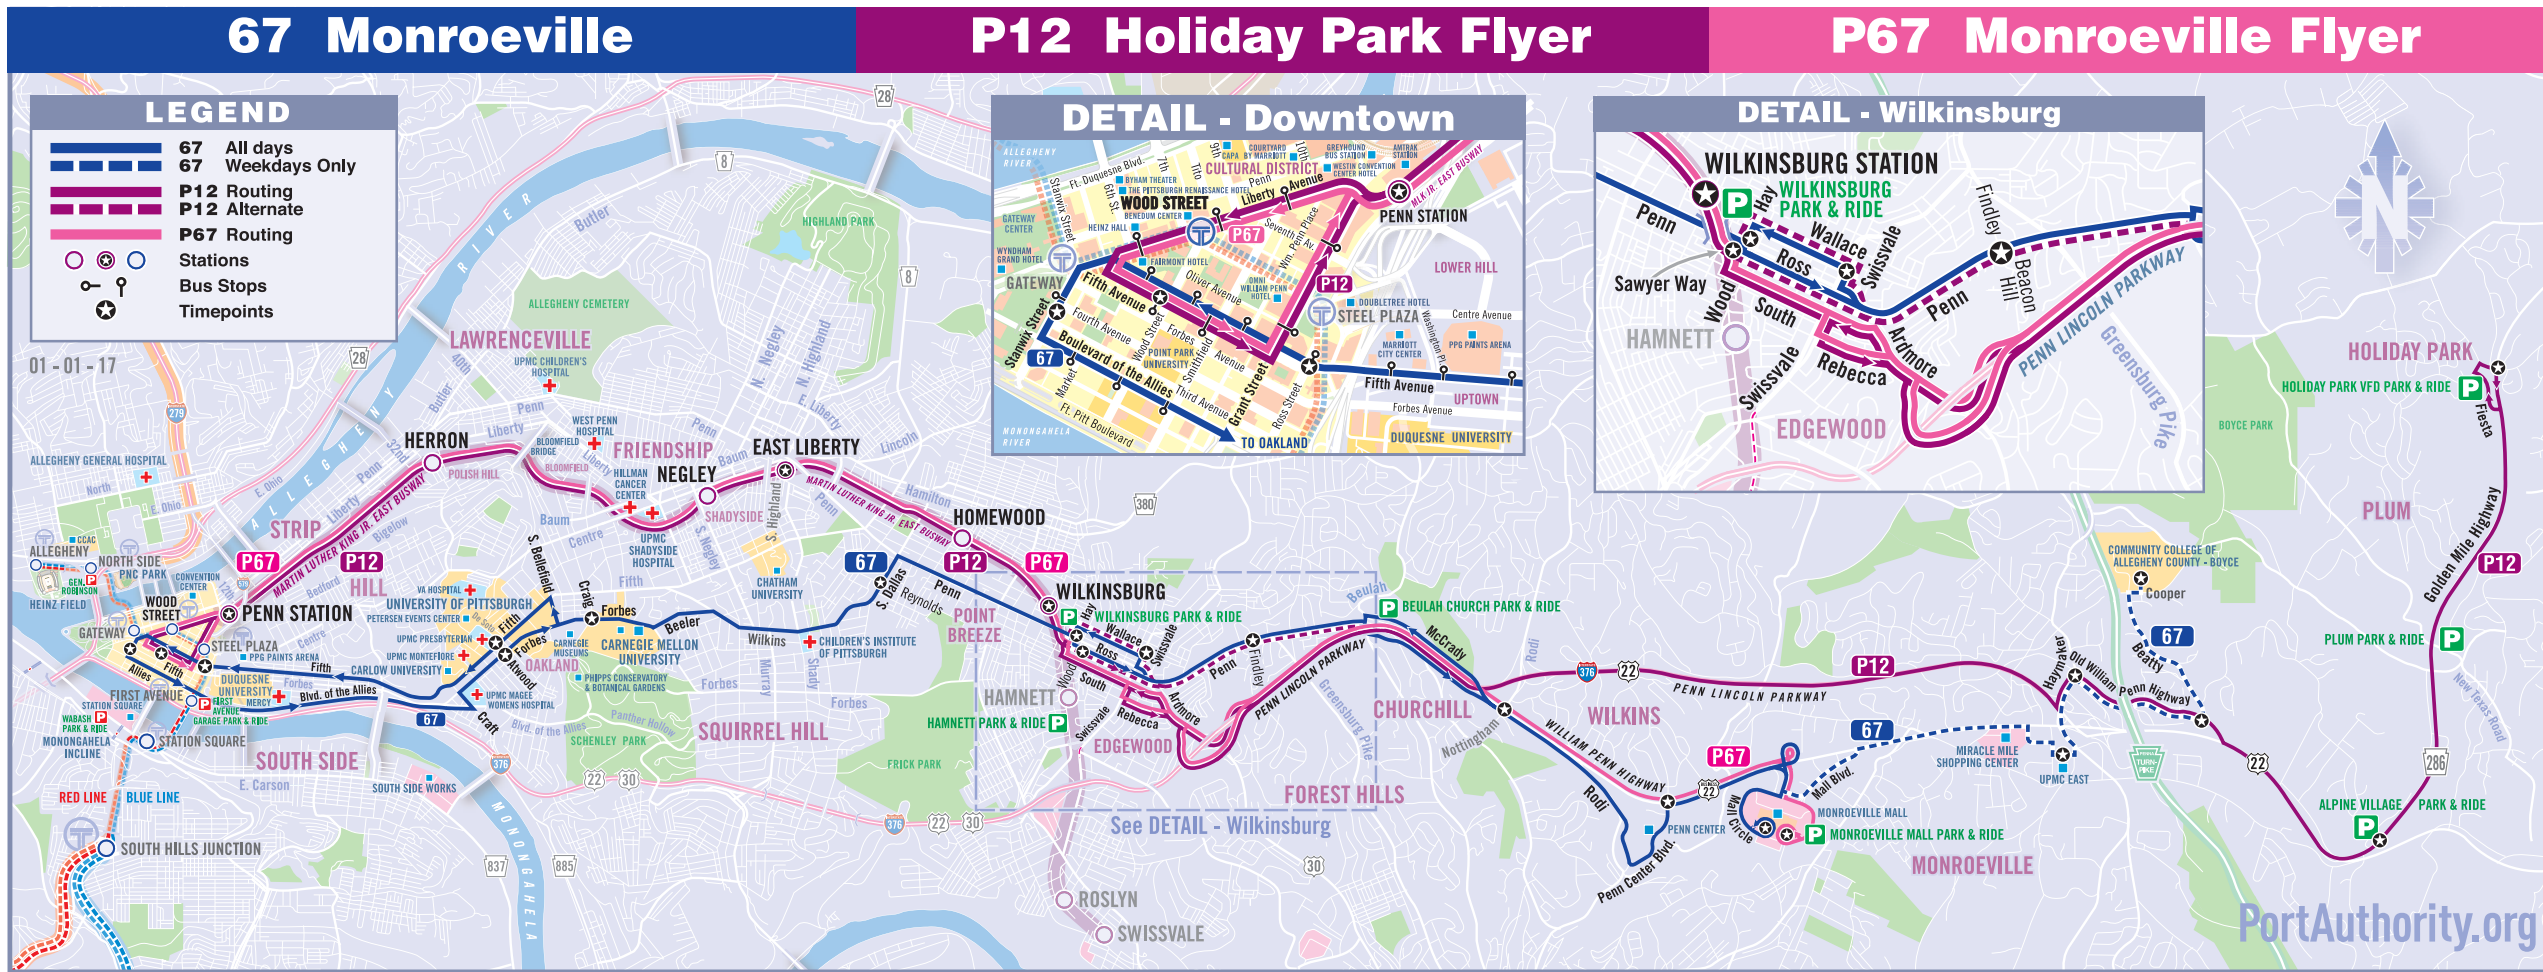

### Fare Information Starting 1/1/17

**One Zone. One Fare.**  
 Base fare will be \$2.50 with a ConnectCard. Cash riders will pay \$2.75 per ride.

**Transfer for \$1.00 with a ConnectCard.**  
 \$1 in stored cash value will be automatically deducted from your balance within 3 hours of your last tap. Cash customers will pay a full fare to transfer.

**Pay as you enter.**  
 Starting January 1, 2017, you will board through the front door of the bus and pay as you enter. Every time, everywhere. This means there will be no free fare zone for bus riders. You can still ride the T for free anytime from First Avenue Station to Allegheny Station.

**Special Fares**  
**Children [6-11]** pay half the full ConnectCard fare with a Kid's ConnectCard.

**Children 5 and under** ride free when accompanied by a fare-paying adult.

**Persons with Disabilities** pay half the full ConnectCard fare with a Port Authority Reduced Fare ConnectCard. Cash half fare is \$1.35.

Valid from time of first tap through end Port Authority service that day.