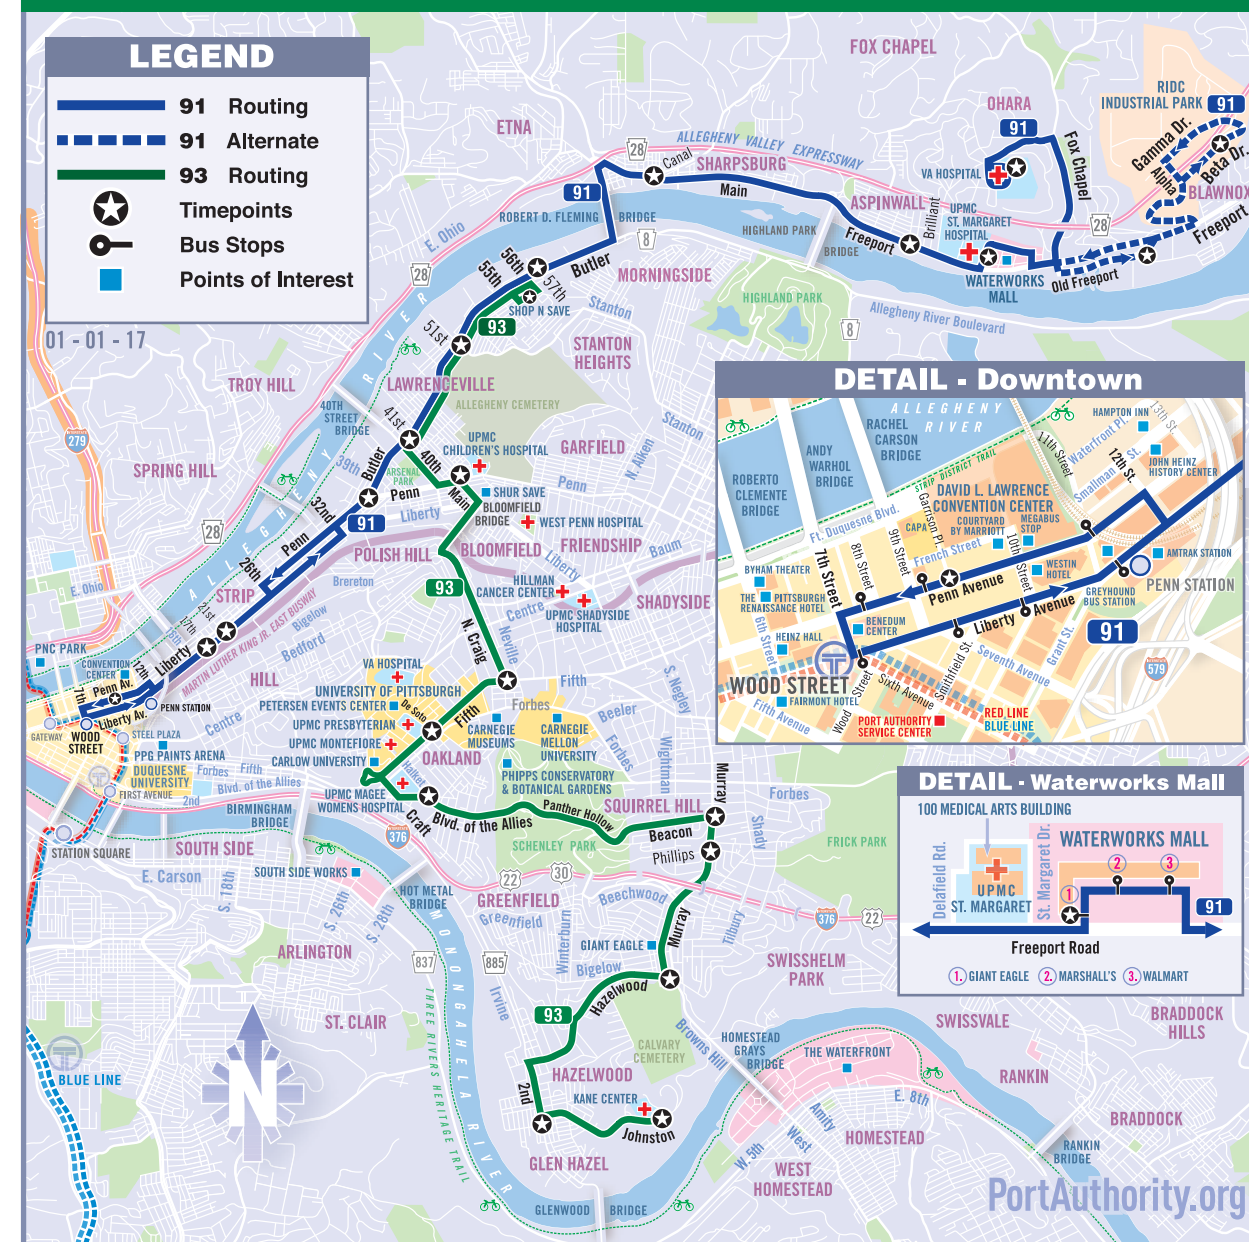

91 Butler Street

93 Lawrenceville - Oakland - Hazelwood

BUS STOPS

Route 91 Downtown Stops

Penn Avenue	at 11th Street (Greyhound) near Garrison Place at 9th Street at 8th Street
Liberty Avenue	at Wood Street T Station at Smithfield Street at William Penn Place past 11th Street (Amtrak)

Route 93 Oakland Stops To Hazelwood

North Craig Street	at Fifth Avenue
Fifth Avenue	at North Bellefield Avenue at Tennyson Avenue at Bigelow Boulevard at Thackeray Avenue at DeSoto Street at Chesterfield Road
Craft Avenue	at Magee Research at Hamlet Place
Boulevard of the Allies	opposite Halket Street at Juliet Street at Ward Street at Dawson Street (far side)

To Lawrenceville

Fifth Avenue	at Robinson Street at Craft Avenue at Halket Street at McKee Place (far side) at Meyran Avenue at Oakland Avenue opposite Thackeray Avenue at Bigelow Boulevard opposite Tennyson Avenue at South Bellefield Avenue

ANNOUNCEMENTS

June 18, 2017 Service Changes:

Route 91: The weekday schedule has been completely revised. Most trip times have changed. See schedule for details.

Additional weekday morning and afternoon service has been added.

Route 93: There are no changes to this schedule.

SERVICE NOTES

Route 91 Sunday service operates on New Years Day, Memorial Day, Independence Day, Labor Day, Thanksgiving and Christmas.

Route 93 does not operate on Saturdays, Sundays, New Years Day, Memorial Day, Independence Day, Labor Day, Thanksgiving and Christmas.

AIRPORT SERVICE

Let Port Authority take you to Pittsburgh International Airport.

28X AIRPORT FLYER operates seven days a week from approximately 3:25 a.m. to 12 Midnight and departs every 30 minutes from Oakland, Downtown and most West Busway stations.

Call 412.442.2000 or pick up a 28X timetable for complete schedule information.

Fare Information Starting 1/1/17

One Zone. One Fare.
Base fare will be $2.50 with a ConnectCard. Cash riders will pay $2.75 per ride.

Transfer for $1.00 with a ConnectCard.
$1 in stored cash value will be automatically deducted from your balance within 3 hours of your last tap. Cash customers will pay a full fare to transfer.

Pay as you enter.
Starting January 1, 2017, you will board through the front door of the bus and pay as you enter. Every time, everywhere. This means there will be no free fare zone for bus riders. You can still ride the T for free anytime from First Avenue Station to Allegheny Station.

Special Fares
Children [6-11] pay half the full ConnectCard fare with a Kid's ConnectCard.

Children 5 and under ride free when accompanied by a fare-paying adult.

Persons with Disabilities pay half the full ConnectCard fare with a Port Authority Reduced Fare ConnectCard. Cash half fare is $1.35.

Senior Citizens ride free when displaying a Medicare ID or state-issued senior citizen transit pass.

Pass Prices	
Annual Pass	$1,072.50
Monthly Pass	$97.50
Weekly Pass	$25.00
Day Pass	$7.00 per day.

Valid from time of first tap through end Port Authority service that day.

New locations. More opportunities.