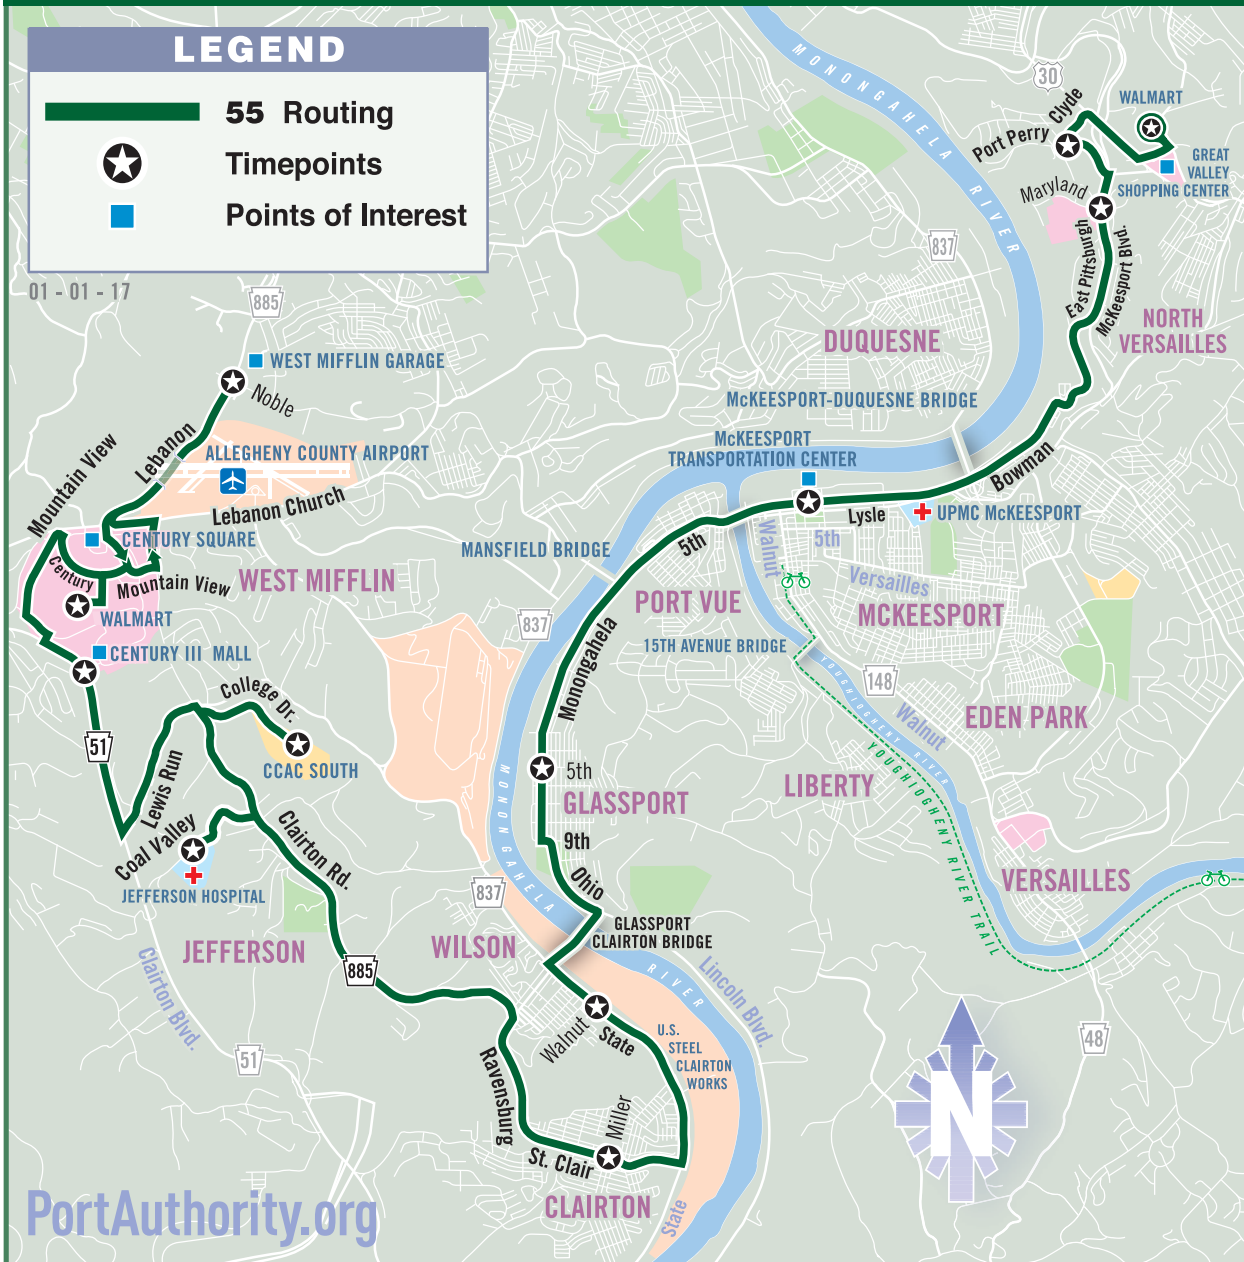

55 Glassport

ANNOUNCEMENTS

June 18, 2017 Service Changes:

Route 55: Travel times have been revised throughout the week; most departure times have changed. See schedule for details.

SERVICE NOTES

Route 55 Sunday service is operated on New Years Day, Memorial Day, Independence Day, Labor Day, Thanksgiving and Christmas.

AIRPORT SERVICE

Let Port Authority take you to Pittsburgh International Airport. 28X AIRPORT FLYER operates seven days a week from approximately 3:25 a.m. to 12 Midnight and departs every 30 minutes from Oakland, Downtown and most West Busway stations.

Call 412.442.2000 or pick up a 28X timetable for complete schedule information.

Fare Information Starting 1/1/17

One Zone. One Fare.

Base fare will be $2.50 with a ConnectCard. Cash riders will pay $2.75 per ride.

Transfer for $1.00 with a ConnectCard.

$1 in stored cash value will be automatically deducted from your balance within 3 hours of your last tap. Cash customers will pay a full fare to transfer.

Pay as you enter.

Starting January 1, 2017, you will board through the front door of the bus and pay as you enter. Every time, everywhere. This means there will be no free fare zone for bus riders. You can still ride the T for free anytime from First Avenue Station to Allegheny Station.

Special Fares

Children [6-11] pay half the full ConnectCard fare with a Kid's ConnectCard.

Children 5 and under ride free when accompanied by a fare-paying adult.

Persons with Disabilities pay half the full ConnectCard fare with a Port Authority Reduced Fare ConnectCard. Cash half fare is $1.35.

Senior Citizens ride free when displaying a Medicare ID or state-issued senior citizen transit pass.

Pass Prices

Annual Pass $1,072.50

Monthly Pass $97.50

Weekly Pass $25.00

Day Pass $7.00 per day.

Valid from time of first tap through end Port Authority service that day.

New locations. More opportunities.

We've now made it even easier to purchase or reload your ConnectCard.

In addition to Port Authority's Downtown Service Center and the more than four dozen **Giant Eagle** locations and 20 independent retailers that have been selling Port Authority passes, we recently partnered with area **Goodwill** stores.

In the coming months, Port Authority will also add nearly a dozen more ConnectCard Machines along its light rail system.

Riders can soon buy a card, purchase a pass or stored cash value and check their balance at over **150 ConnectCard sites** throughout Allegheny County, and online at connectcard.org.

EFFECTIVE 6/18/17

55

55 Glassport

Century Square • West Mifflin Walmart
Southland Shopping Center • CCAC South
Jefferson Regional Medical Center • Clairton
Glassport • McKeesport • UPMC McKeesport
Port Perry • Great Valley Shopping Center
North Versailles Walmart

CUSTOMER SERVICE

412.442.2000

MONDAY THROUGH FRIDAY 6:00 AM - 7:00 PM
WEEKENDS AND HOLIDAYS 8:00 AM - 4:30 PM

SCHEDULE INFORMATION | SUGGESTIONS | COMPLIMENTS
LOST & FOUND | COMPLAINTS

TTY (HEARING AND SPEECH-IMPAIRED) 412.231.7007