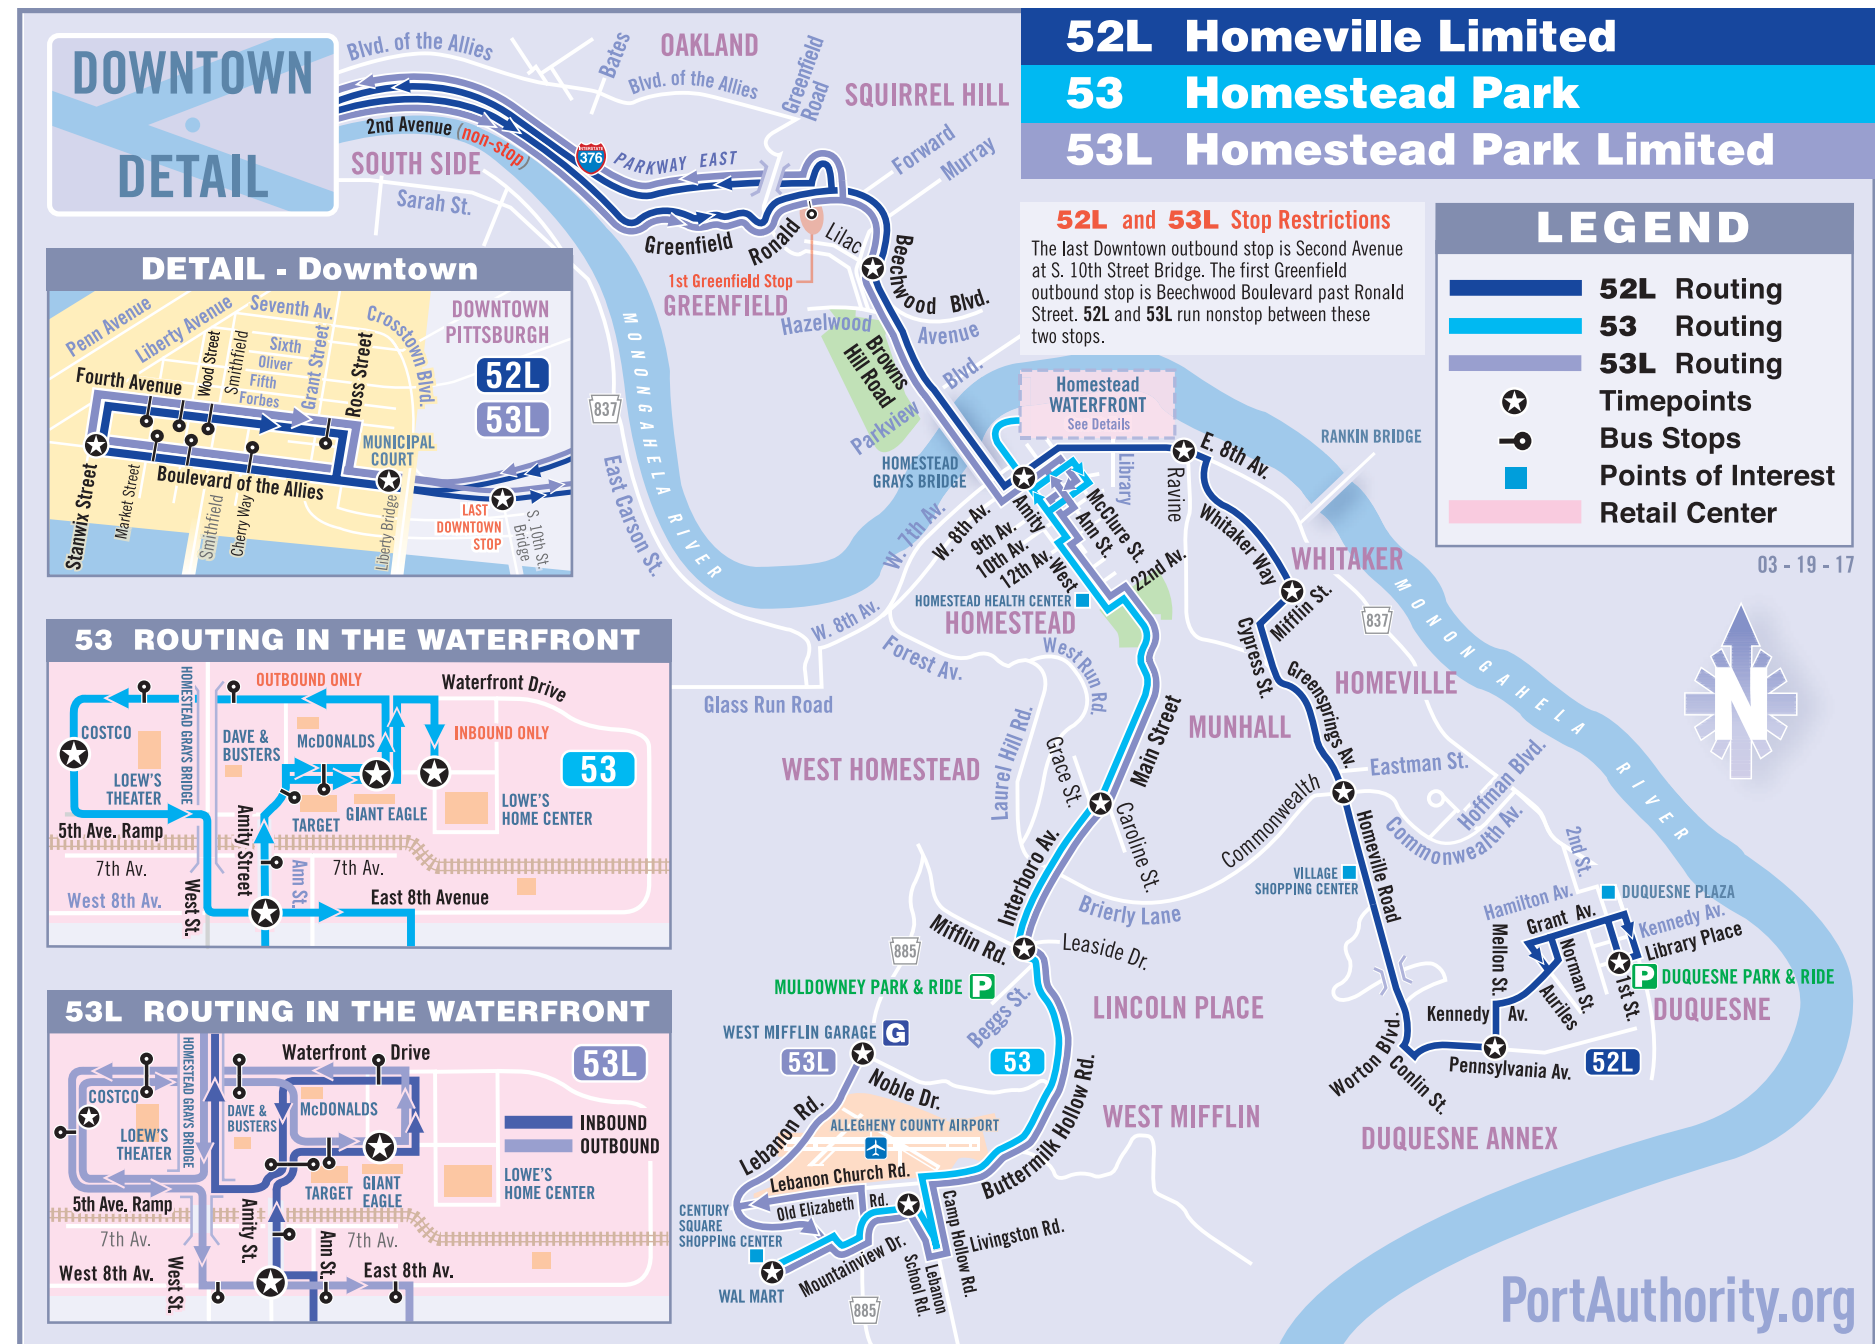

52L HOMEVILLE LIMITED

MONDAY THROUGH FRIDAY SERVICE

To Downtown Pittsburgh		To Whitaker - Duquesne	
Duquesne Park-and-Ride Library Pl at 1st St	West Mifflin Meillon St at Pennsylvania Ave	Duquesne Univ Steps Second Ave at S 10th St Bridge	Squirrel Hill Beechwood Blvd at Lilac St
5:33	5:39	6:12	6:17
6:03	6:09	6:42	6:47
6:25	6:32	6:39	6:46
6:45	6:52	7:06	7:10
7:25	7:32	7:39	7:46
7:46	7:53	8:00	8:07
8:09	8:16	8:23	8:31
8:59	9:06	9:13	9:21
9:39	9:46	9:53	10:01
10:19	10:26	10:33	10:41
10:59	11:06	11:13	11:21
11:39	11:46	11:53	12:01
12:19	12:26	12:33	12:41
1:01	1:08	1:15	1:23
2:01	2:08	2:15	2:23
3:01	3:08	3:15	3:23
4:01	4:08	4:15	4:23
5:01	5:08	5:15	5:23
6:01	6:08	6:15	6:23
7:01	7:08	7:15	7:23
8:01	8:08	8:15	8:23
9:01	9:08	9:15	9:23
10:01	10:08	10:15	10:23
11:01	11:08	11:15	11:23
12:01	12:08	12:15	12:23

53 HOMESTEAD PARK

SATURDAY SERVICE

To Homestead - Waterfront		To Lincoln Place - West Mifflin	
Century Square West Mifflin Walmar	West Mifflin Old Elizabeth Rd at Lebanon School Rd	Waterfront Giant Eagle	Waterfront Dr at Costco Drwy
6:30	6:35	6:43	7:03
7:30	7:35	7:47	8:03
8:30	8:35	8:47	9:03
9:30	9:35	9:47	10:03
10:30	10:35	10:47	11:03
11:40	11:45	11:57	12:13
12:40	12:45	12:57	1:17
1:40	1:45	1:57	2:17
2:40	2:45	2:57	3:17
3:40	3:45	3:57	4:17
4:40	4:45	4:57	5:17
5:40	5:45	5:57	6:17
6:40	6:45	6:57	7:17
7:40	7:44	7:51	8:03
8:40	8:44	8:51	9:03
9:40	9:44	9:51	10:03
10:40	10:44	10:51	11:03

Light type indicates AM times. Bold type indicates PM times.