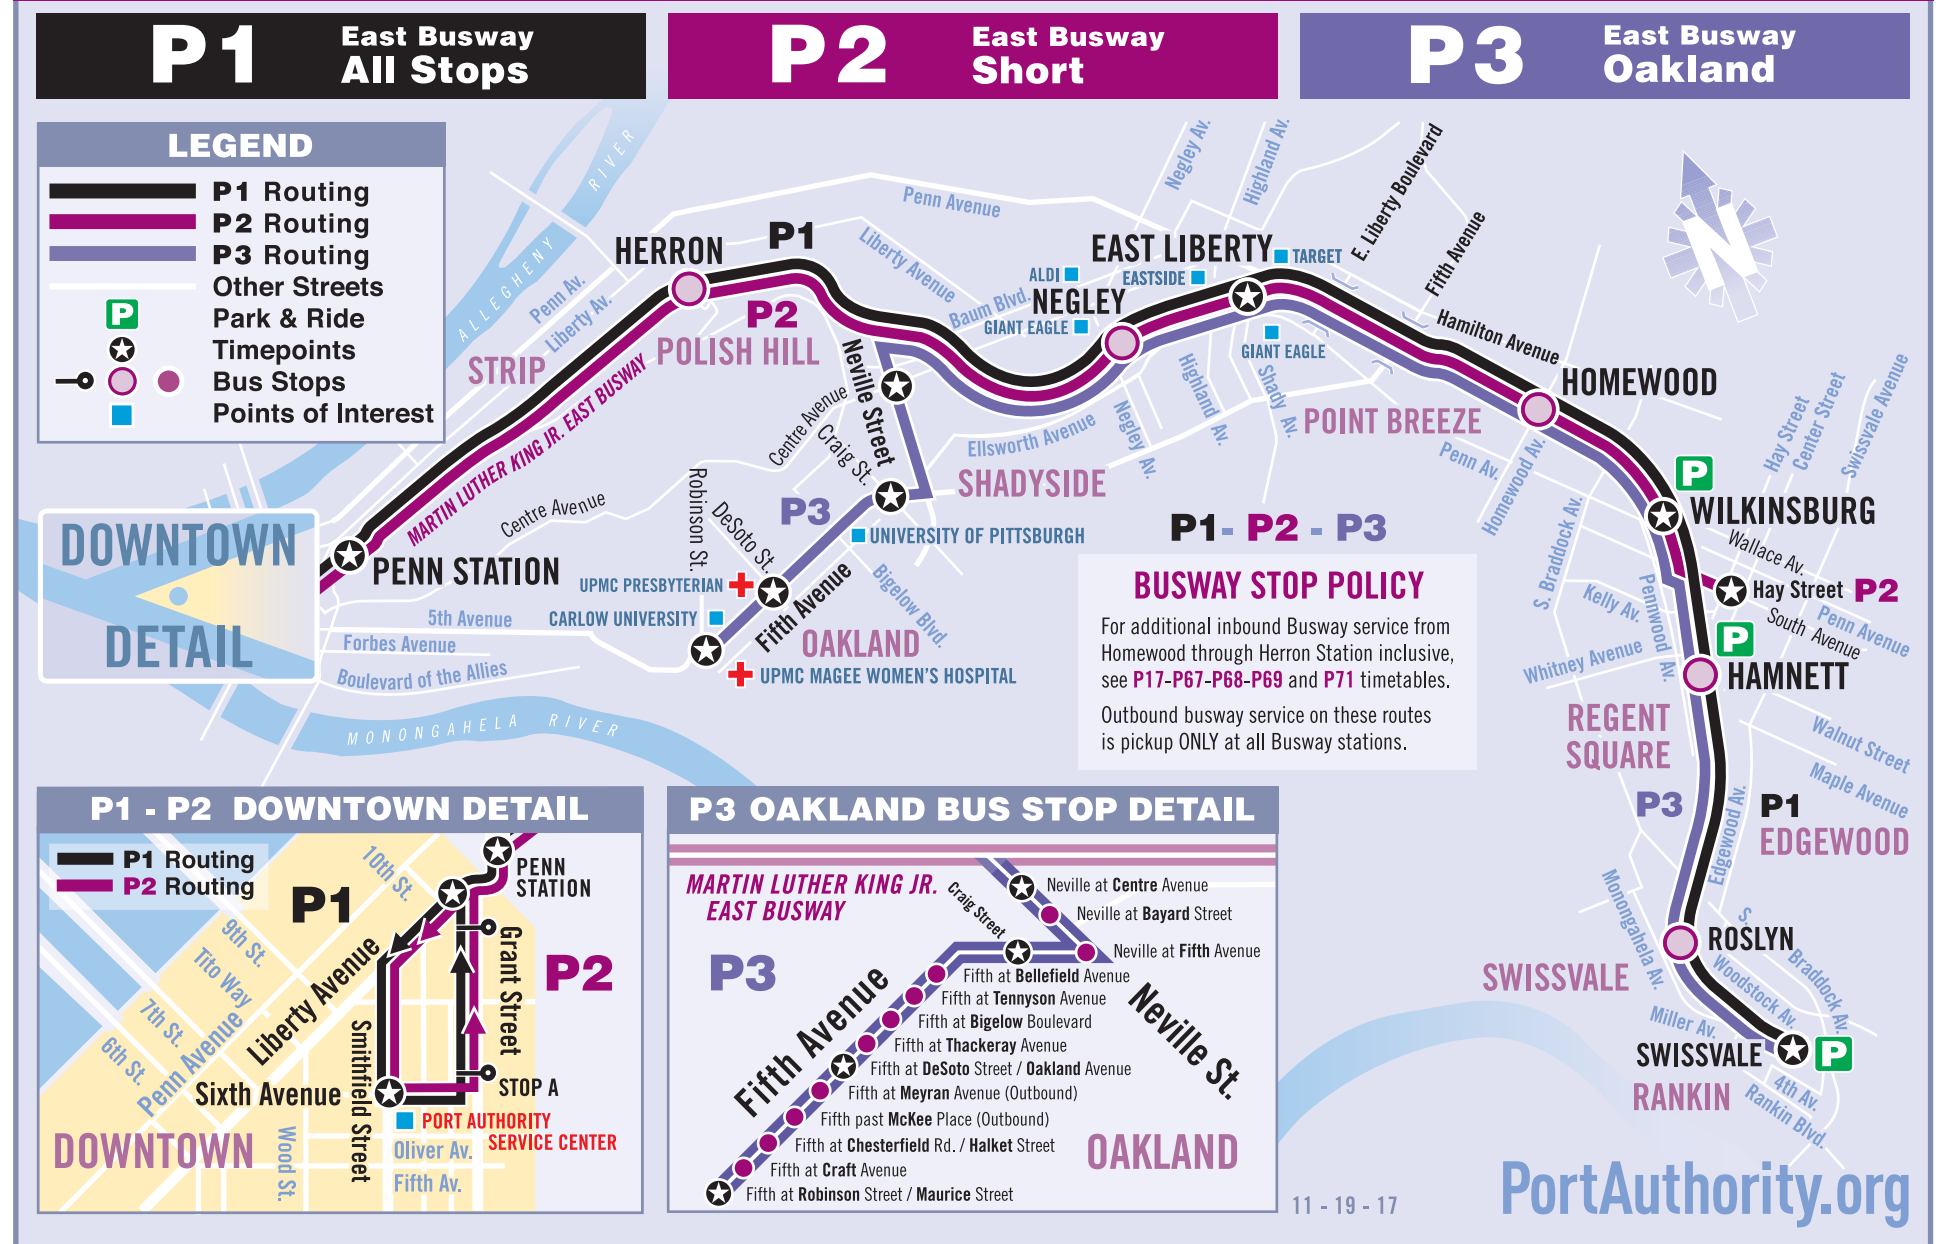

EAST BUSWAY SERVICE

INBOUND

The following routes will pick-up and discharge at the INBOUND stations listed below:

- **Swissvale:** P1-P3
- **Roslyn:** P1-P3
- **Hamnett:** P1-P3
- ***Wilkinsburg:** P1-P2-P3
- **Homewood:** P1-P2-P3-P68-P71
- **East Liberty:** P1-P2-P3-P17-P68-P71
- **Negley:** P1-P2-P3-P17-P68-P71
- **Herron Avenue:** P1-P2-P17-P68-P71
- **Penn Station:** ALL ROUTES

*All other routes not listed will discharge only at Wilkinsburg Station Stop D. Routes P7, P10, P12, P16, P67, P69, P76, and P78 will discharge only at inbound busway stations at Stop D along their route.

OUTBOUND

P1, P2, and P3 will pick-up and discharge at all outbound busway stations at Stop A along their route.

P7, P10, P12, P16, P17, P67, P68, P69, P71, P76, and P78 will pick-up only at all outbound busway stations at Stop B along their route.

BUS STOPS

Routes P1 & P2 Downtown Stops

- **East Busway** at Penn Station Stop C
- **Liberty Avenue** at 10th Street
- **Smithfield Street** at Sixth Avenue
- **Grant Street** at US Steel Building Stop A at Post Office
- **East Busway** at Penn Station Stop A

Martin Luther King Jr. East Busway Service

ANNOUNCEMENTS

March 17, 2019 Service Changes:

Route P1: Travel times have been revised throughout the week. Most departure times have changed. See schedule for details.

Route P2: Travel times have been revised; most departure times have changed. See schedule for details.

Route P3: Travel times have been revised; most departure times have changed. See schedule for details.

Many AM and PM rush hour trip times have been changed.

SERVICE NOTES

Route P1 Sunday service operates on New Years Day, Memorial Day, Independence Day, Labor Day, Thanksgiving and Christmas.

P2 and P3 does not operate on Saturdays, Sundays, New Years Day, Memorial Day, Independence Day, Labor Day, Thanksgiving or Christmas.

AIRPORT SERVICE

Let Port Authority take you to Pittsburgh International Airport. 28X AIRPORT FLYER operates seven days a week from approximately 3:25 a.m. to 12 Midnight and departs every 30 minutes from Oakland, Downtown and most West Busway stations.

Call 412.442.2000 or pick up a 28X timetable for complete schedule information.

Fare Information

One Zone. One Fare.

Base fare is $2.50 with a ConnectCard. Cash riders pay $2.75 per ride.

Transfer for $1.00 with a ConnectCard.

$1 in stored cash value is automatically deducted from your balance within 3 hours of your last tap. Cash customers pay a full fare to transfer.

Pay as you enter.

Board through the front door of the bus and pay as you enter. Every time, everywhere. This means there is no free fare zone for bus riders. You can still ride the T for free anytime from First Avenue Station to Allegheny Station.

Special Fares

Children [6-11] pay half the full ConnectCard fare with a Kid's ConnectCard.

Children 5 and under ride free when accompanied by a fare-paying adult.

Persons with Disabilities pay half the full ConnectCard fare with a Port Authority Reduced Fare ConnectCard. Cash half fare is $1.35.

Senior Citizens ride free when displaying a Medicare ID or state-issued senior citizen transit pass.